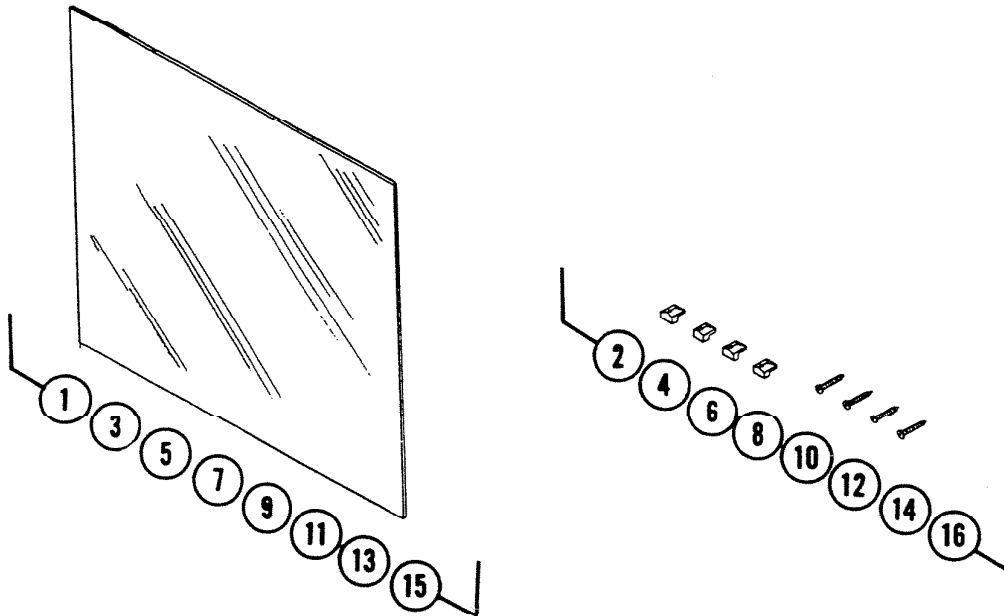

EFFECTIVE DATE

May 1, 1971

NuTone PARTS LIST

MODEL
M1836 C-P
thru M3636 C-P

Bathroom Mirrors

REF.	PART NO.	*Part used on other model/s	PART DESCRIPTION
1	91554		<u>MODEL M1836C</u> Mirror 3/16 Heavy sheet
2	91556		Envelope Assy.
3	91555		<u>MODEL M1836P</u> Mirror - Plate
4	91557		Envelope Assy.
5	91564		<u>MODEL M2436C</u> Mirror 3/16 Heavy sheet
6	91556		Envelope Assy.
7	91565		<u>MODEL M2436P</u> Mirror - Plate
8	91557		Envelope Assy.
9	91570		<u>MODEL M3036C</u> Mirror 3/16 Heavy sheet
10	91556		Envelope Assy.
11	91571		<u>MODEL M3036P</u> Mirror - Plate
12	91557		Envelope Assy.

PLEASE SEE OTHER SIDE

Order Parts From: PARTS DEPT. C/O

NuTone