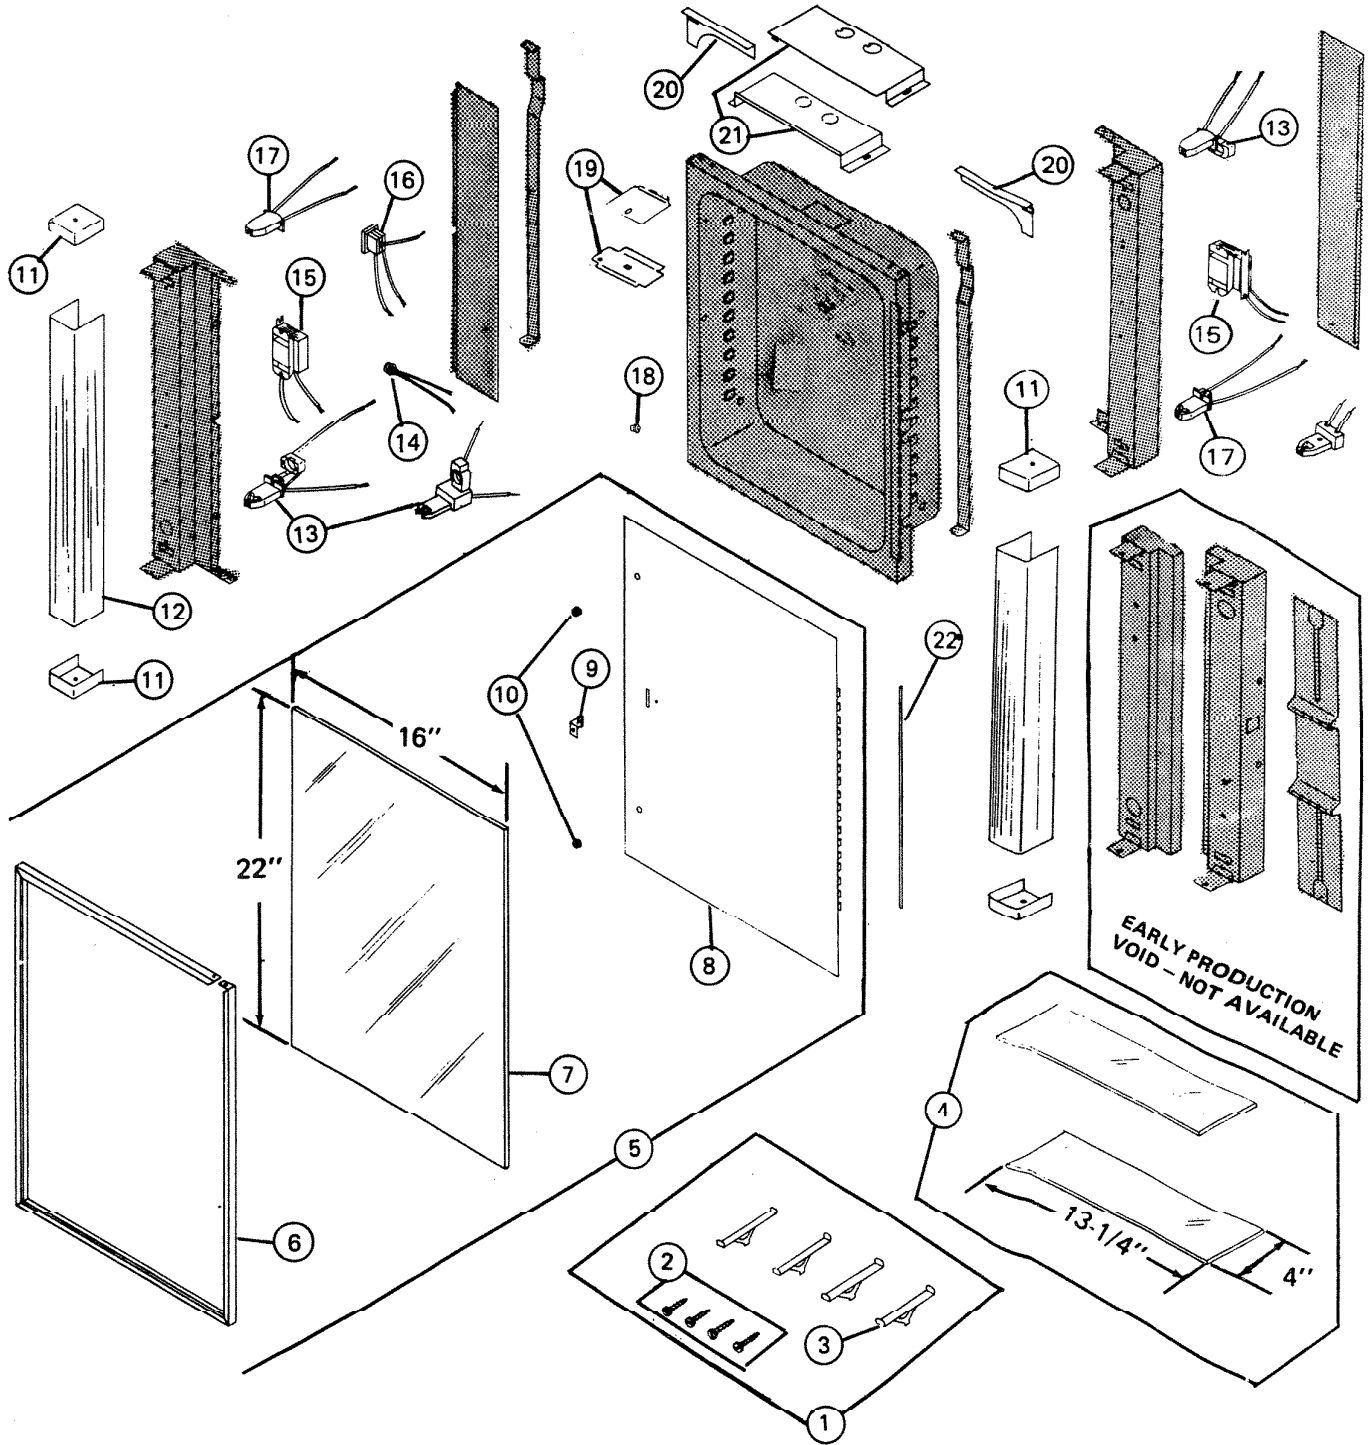

# PARTS LIST

EFFECTIVE DATE	MODEL	PRODUCT GROUP
SEPT. 1983	LSF-468, 468N LSF-469, 469N REVISED	BATH CABINET

 NOT A PARTS DEPT. STOCK ITEM

NuTone

(PLEASE SEE OTHER SIDE)

REF	ORIGINAL PART NO	PART DESCRIPTION		MODEL USED ON	CURRENT REPLACEMENT PART NO	
1	90076	HARDWARE SET		LSF-468, 468N LSF-469, 469N	90076-000	
2	90040	SCREW SET (6)		LSF-468, 468N LSF-469, 469N	69781-000	
3	90039	SHELF SUPPORT (1) – 4 REQUIRED		LSF-468, 468N LSF-469, 469N	90039-000	
4	90043	SHELF 1/8" x 4" x 13-1/4"	ONE	LSF-468, 468N LSF-469, 469N	90743-000	
	90042		SET OF TWO	LSF-468, 468N LSF-469, 469N	90042-000	
5	69770	DOOR ASSEMBLY – COMPLETE		LSF-468, 468N	69770-000	
	69771			LSF-469, 469N	69771-000	
6	90085	FRAME		LSF-468, 468N LSF-469, 469N	90085-000	
7	90070	MIRROR – May Be Purchased From Local Glass Shop	S I Z E	1/8" x 16" x 22"	LSF-468, 468N	94844-000
	90071			3/32" x 16" x 22"	LSF-469, 469N	94845-000
8	90905	DOOR BACK & HINGE		LSF-468, 468N LSF-469, 469N	92631-206	
9	90067	CATCH – DOOR		LSF-468, 468N LSF-469, 469N	90067-000	
10	90069	BUMPER SET		LSF-468, 468N LSF-469, 469N	2093A-000	
11	90882	END CAP	EARLY PRODUCTION	LSF-468 LSF-469	2220A-000	
	94808		CURRENT	LSF-468N LSF-469N		
12	90881	SHADE (1) – 2 REQUIRED		LSF-468, 468N LSF-469, 469N	90881-000	
13	90182	LAMP HOLDER STARTER TYPE	EARLY PRODUCTION	LSF-468 LSF-469	90182-000	
	93474		CURRENT	LSF-468N LSF-469N	93474-000	
14	90886	SWITCH – ROTARY		LSF-468, 468N LSF-469, 469N	90886-000	
15	90177	BALLAST		LSF-468, 468N LSF-469, 469N	90177-000	
		(PLEASE SEE OTHER SIDE)				