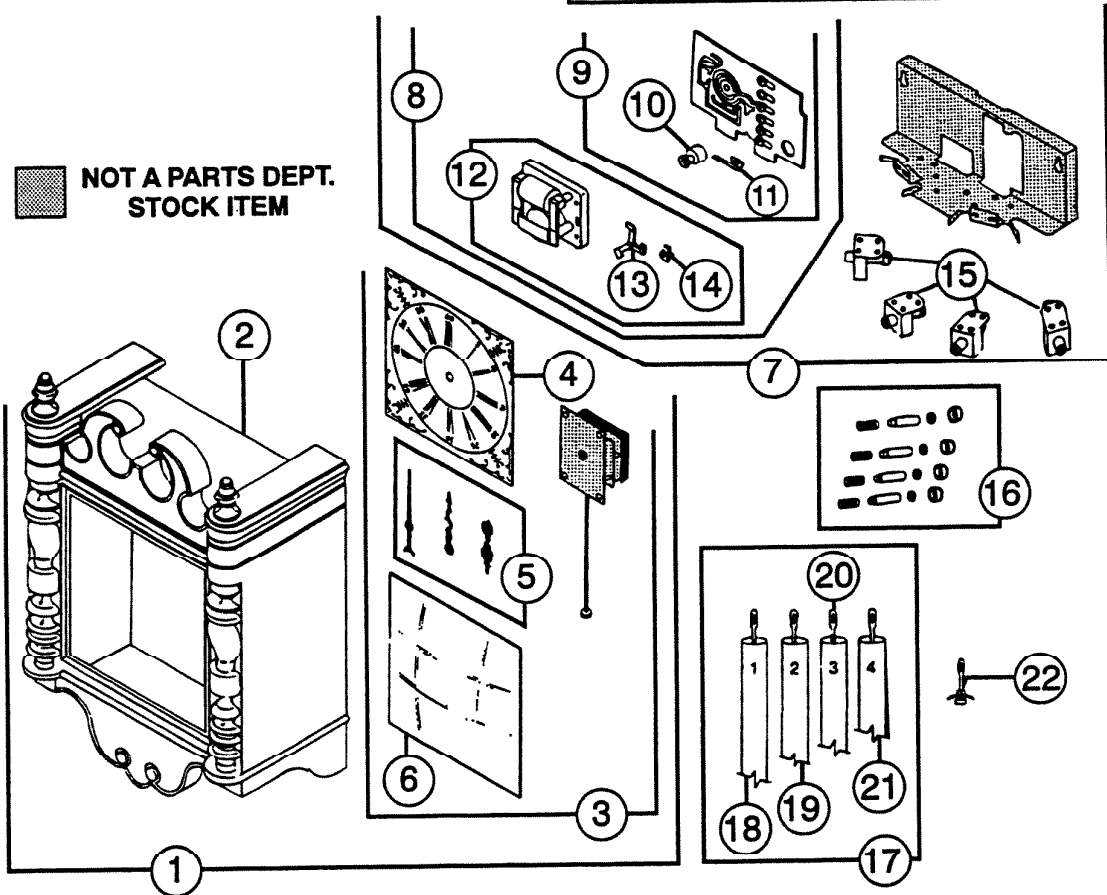

PARTS LIST

EFFECTIVE DATE	MODEL NUMBER	PRODUCT GROUP
OCTOBER 1994	L-56, L-56N, LB-56, LC-56 REVISED	CHIME

REF.	ORIGINAL PART NO.	*PART DESCRIPTION	MODEL USED ON	CURRENT REPLACEMENT PART NO.
1	07887	CABINET - Complete (Includes Complete Clock)	L-56, L-56N	Void - not avail.
	65426		LB-56	
	66653		LC-56	
2	07888	CABINET	All Models	Void - not avail.
3	07890	CLOCK ASSEMBLY	L-56, L-56N	Void - not avail.
	64198		LB-56, LC-56	
4	07895	CLOCK FACE	L-56, L-56N	Void - not avail.
	08321		LB-56, LC-56	

(PLEASE SEE OTHER SIDE)

NuTone

NuTone
Attn: Parts Department
Madison & Red Bank Rds.
Cincinnati, OH 45227-1599
Phone: (513) 527-5426
Fax: (513) 527-5173

NOTE: Always order by current part number