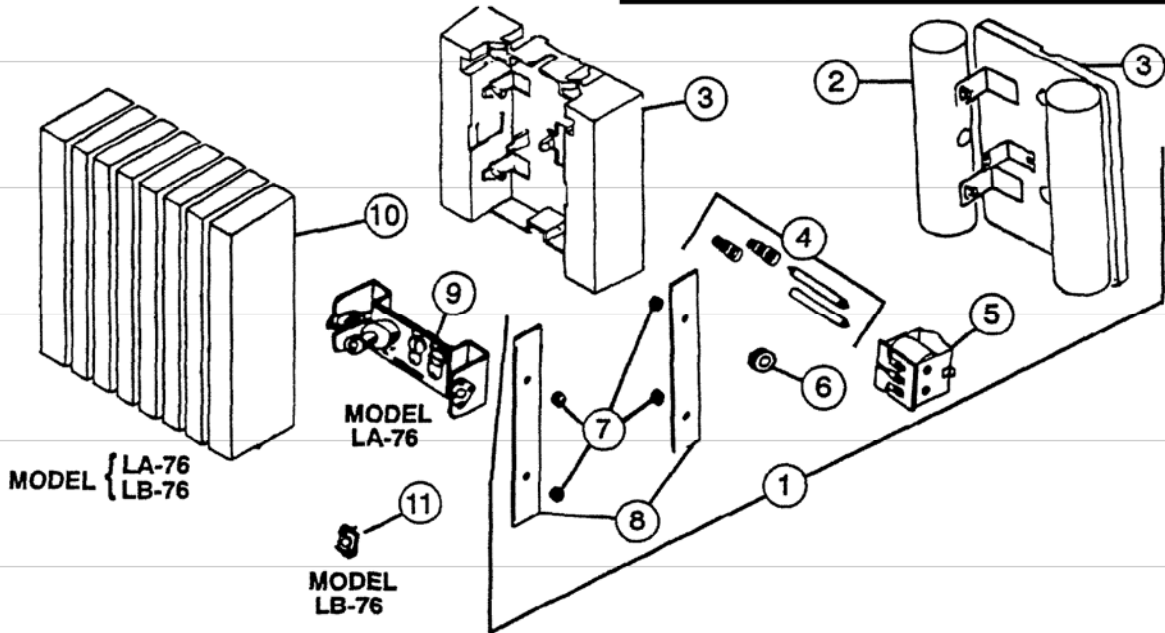

# PARTS LIST

EFFECTIVE DATE	MODEL NUMBER	PRODUCT GROUP
AUGUST 1994	LB-76WH NEW LA-76, LB-76 REVISED	CHIME

REF.	ORIGINAL PART NO.	*PART DESCRIPTION	MODEL USED ON	CURRENT REPLACEMENT PART NO.	
1	08973	MECHANISM ASSEMBLY	LA-76	33619-000	
	65263		LB-76		
2	-	BASE PLATE WITH RESONATORS	LA-76	66439-000	
	65264		LB-76		
3	63548	BASE PLATE ONLY	LA-76	Void - not avail.	
	65264		LB-76	66439-000	
4	69672	PLUNGER SET - 1-FRONT, 1-REAR	LA-76, LB-76	69550-000	
5	63562	POWER UNIT WITH PLUNGERS	LA-76, LB-76	1133A-000	
6	01667	BUMPER	LA-76, LB-76	67274-000	
7	69689	GROMMET SET	LA-76, LB-76	69691-000	
8	69555	REED SET WITH GROMMETS	LA-76	69666-000	
	69666		LB-76		
9	07851	COIL & TERMINAL BOARD ASSY/OR BRKT	LA-76	Void - not avail.	
	65267		LB-76	67520-000	
10	63609	COVER WITH CLIP	TEAK	LA-76, LB-76	54739-285
			WHITE	LA-76, LB-76	54738-000
			LIGHT OAK	LA-76, LB-76	36364-285
11	07761	PICK-UP COIL ASSEMBLY	LA-76, LB-76	Void - not avail.	
12	67522	MAGNET AND COIL ASSEMBLY	LB-76	67522-000	