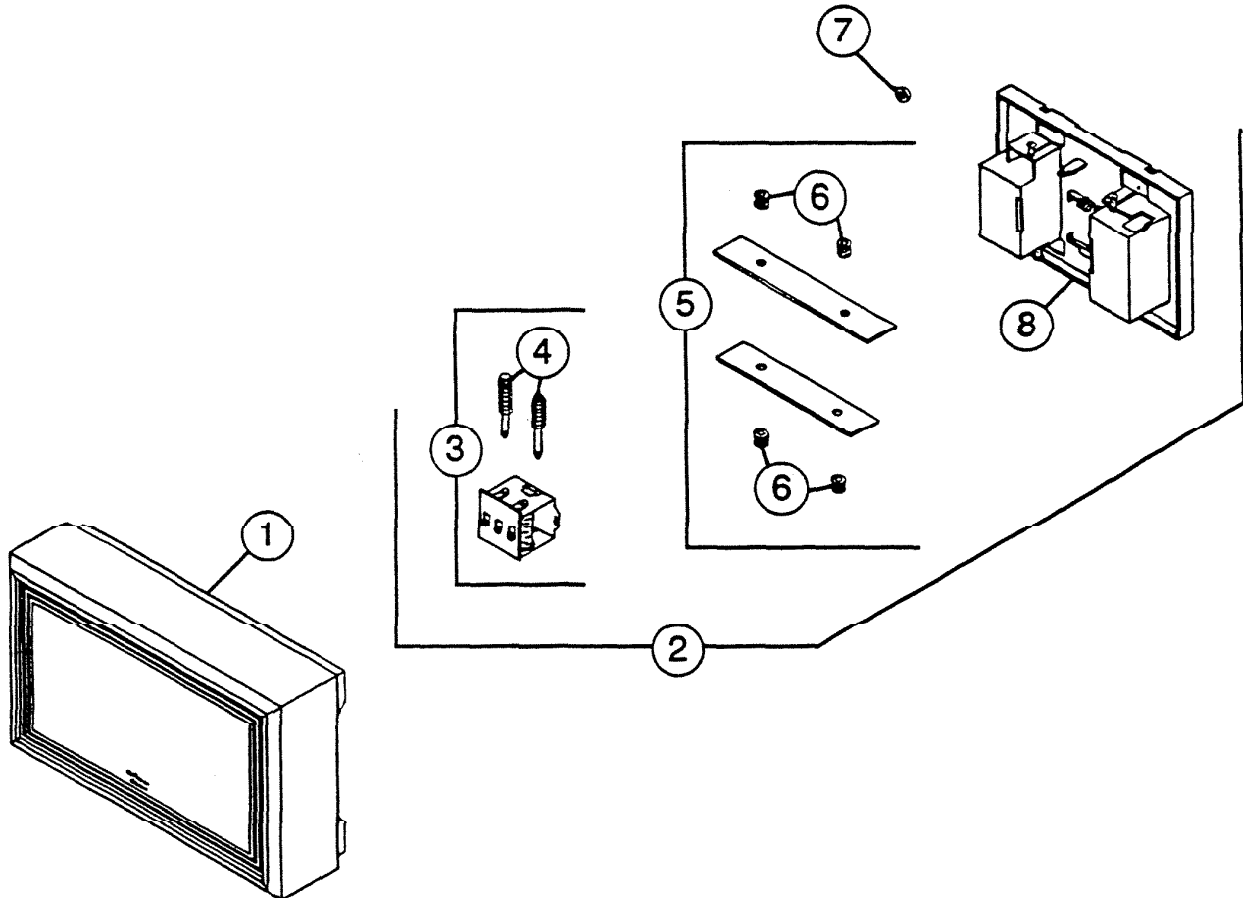

PARTS LIST

EFFECTIVE DATE	MODEL NUMBER	PRODUCT GROUP
SEPTEMBER 1994	LA-9 REVISED	CHIME

REF.	ORIGINAL PART NO.	*PART DESCRIPTION	MODEL USED ON	CURRENT REPLACEMENT PART NO.
1	53921	COVER ASSEMBLY - Complete	LA-9	53921-000
2	63560	MECHANISM ASSEMBLY	LA-9	63560-000
3	1133A	POWER UNIT ASSEMBLY	LA-9	1133A-000
4	69550	PLUNGER SET	LA-9	69550-000
5	69669	REED SET WITH GROMMETS	LA-9	69669-000
6	69683	GROMMET SET - 6	LA-9	69683-000
7	67274	BUMPER	LA-9	67274-000
8	63561	BASE	LA-77	63561-000