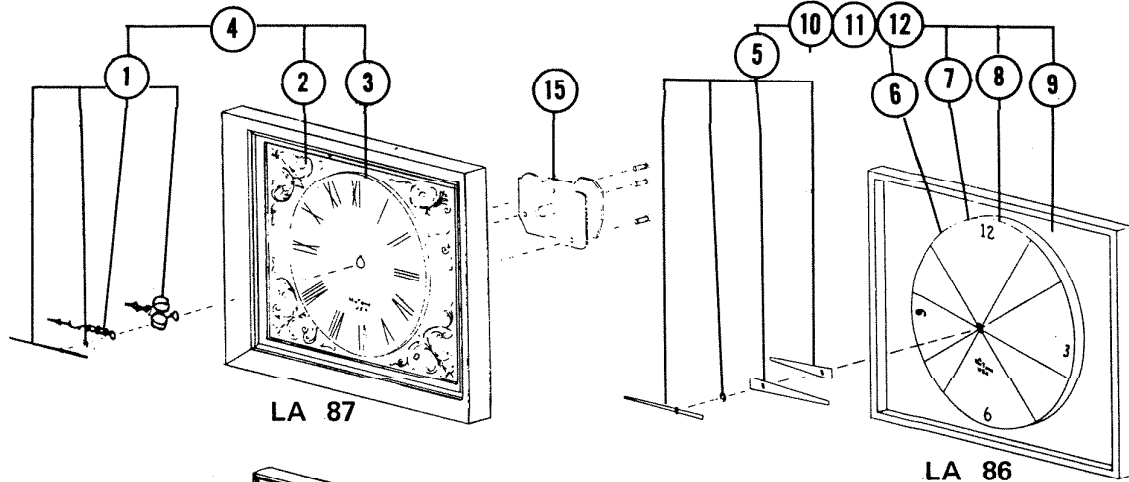

PARTS LIST

MODEL	LA-86 - LA-87 - LA-88 CHIMES
EFFECTIVE DATE	August, 1972

REF.	PART NO.	* Part used on other models.	NOMENCLATURE
<u>MODEL LA-87</u>			
1	69530		Hand Set: Second Hand, Hand Lock Nut, Minute Hand, Hour Hand
2	9860		Insert - Off White
3	9840		Clock Face
4	12244		Clock Assy. (Includes Ref. No 8)
PLEASE SEE OTHER SIDE			

NuTone

Order Parts From: Parts Department c/o
NuTone
P.O. Box 27
Cincinnati, Ohio 45227

REF.	PART NO.	* Part used on other models.	NOMENCLATURE
			<u>MODEL LA-86</u>
5	69531		Hand Set: Second Hand, Hand Lock Nut, Minute Hand, Hour Hand
6	9811		Clock Face - Gold
7	9812		Clock Face - Copper
8	9813		Clock Face - Silver
9	9810		Insert - Woodgrain
10	12241		Clock Assy. (Includes Ref. No. 8)
11	12242		Clock Assy. (Includes Ref. No. 8)
12	12242		Clock Assy. (Includes Ref. No. 8)
			<u>MODEL LA-88</u>
13	9840		Clock Face
1	69530		Hand Set: Hour Hand, Minute Hand, Hand Lock Nut, Second Hand
14	12245		Clock Assy. (Includes Ref. No. 8)
			<u>COMMON PARTS</u>
15	12163		Clock Movement Assy.
16	9482		Baseplate Assy.
17	9804		Duplex Power Unit
18	0804		R. H. Reed & Grommet Assy.
19	3389		L. H. Reed & Grommet Assy.
20	8858		Cover Mounting Plate
21	9803		Mechanism Assy.
--	7072		Grommet Set (4) - Not shown
--	9499		Envelope Assy. (Mounting screws - not shown)