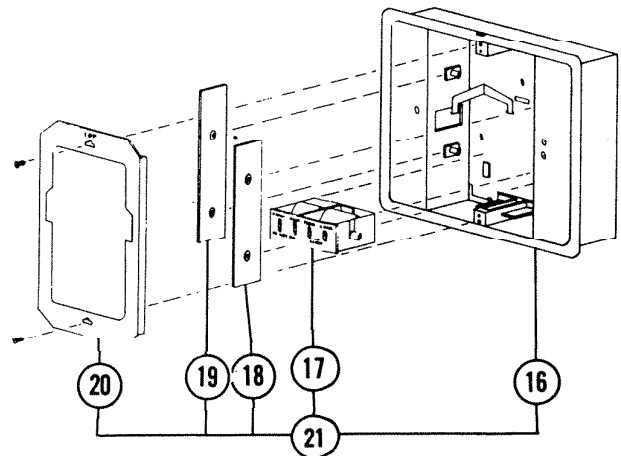

PARTS LIST

MODEL	LA-86 - LA-87 - LA-88 CHIMES
EFFECTIVE DATE	August, 1972

REF.	PART NO.	* Part used on other models.	NOMENCLATURE
<u>MODEL LA-87</u>			
1	69530		Hand Set: Second Hand, Hand Lock Nut, Minute Hand, Hour Hand
2	9860		Insert - Off White
3	9840		Clock Face
4	12244		Clock Assy. (Includes Ref. No 8)
PLEASE SEE OTHER SIDE			

NuTone

Order Parts From: Parts Department c/o
NuTone
P.O. Box 27
Cincinnati, Ohio 45227

REF.	PART NO.	* Part used on other models.	NOMENCLATURE
			<u>MODEL LA-86</u>
5	69531		Hand Set: Second Hand, Hand Lock Nut, Minute Hand, Hour Hand
6	9811		Clock Face - Gold
7	9812		Clock Face - Copper
8	9813		Clock Face - Silver
9	9810		Insert - Woodgrain
10	12241		Clock Assy. (Includes Ref. No. 8)
11	12242		Clock Assy. (Includes Ref. No. 8)
12	12242		Clock Assy. (Includes Ref. No. 8)
			<u>MODEL LA-88</u>
13	9840		Clock Face
1	69530		Hand Set: Hour Hand, Minute Hand, Hand Lock Nut, Second Hand
14	12245		Clock Assy. (Includes Ref. No. 8)
			<u>COMMON PARTS</u>
15	12163		Clock Movement Assy.
16	9482		Baseplate Assy.
17	9804		Duplex Power Unit
18	0804		R. H. Reed & Grommet Assy.
19	3389		L. H. Reed & Grommet Assy.
20	8858		Cover Mounting Plate
21	9803		Mechanism Assy.
--	7072		Grommet Set (4) - Not shown
--	9499		Envelope Assy. (Mounting screws - not shown)