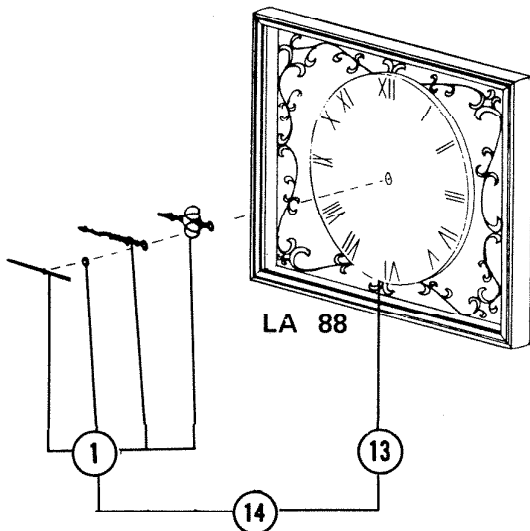

PARTS LIST

MODEL	LA-86 - LA-87 - LA-88 CHIMES
EFFECTIVE DATE	August, 1972

REF.	PART NO.	* Part used on other models.	NOMENCLATURE
<u>MODEL LA-87</u>			
1	69530		Hand Set: Second Hand, Hand Lock Nut, Minute Hand, Hour Hand
2	9860		Insert - Off White
3	9840		Clock Face
4	12244		Clock Assy. (Includes Ref. No 8)
PLEASE SEE OTHER SIDE			

NuTone

Order Parts From: Parts Department c/o
NuTone
P.O. Box 27
Cincinnati, Ohio 45227

REF.	PART NO.	* Part used on other models.	NOMENCLATURE
			<u>MODEL LA-86</u>
5	69531		Hand Set: Second Hand, Hand Lock Nut, Minute Hand, Hour Hand
6	9811		Clock Face - Gold
7	9812		Clock Face - Copper
8	9813		Clock Face - Silver
9	9810		Insert - Woodgrain
10	12241		Clock Assy. (Includes Ref. No. 8)
11	12242		Clock Assy. (Includes Ref. No. 8)
12	12242		Clock Assy. (Includes Ref. No. 8)
			<u>MODEL LA-88</u>
13	9840		Clock Face
1	69530		Hand Set: Hour Hand, Minute Hand, Hand Lock Nut, Second Hand
14	12245		Clock Assy. (Includes Ref. No. 8)
			<u>COMMON PARTS</u>
15	12163		Clock Movement Assy.
16	9482		Baseplate Assy.
17	9804		Duplex Power Unit
18	0804		R. H. Reed & Grommet Assy.
19	3389		L. H. Reed & Grommet Assy.
20	8858		Cover Mounting Plate
21	9803		Mechanism Assy.
--	7072		Grommet Set (4) - Not shown
--	9499		Envelope Assy. (Mounting screws - not shown)