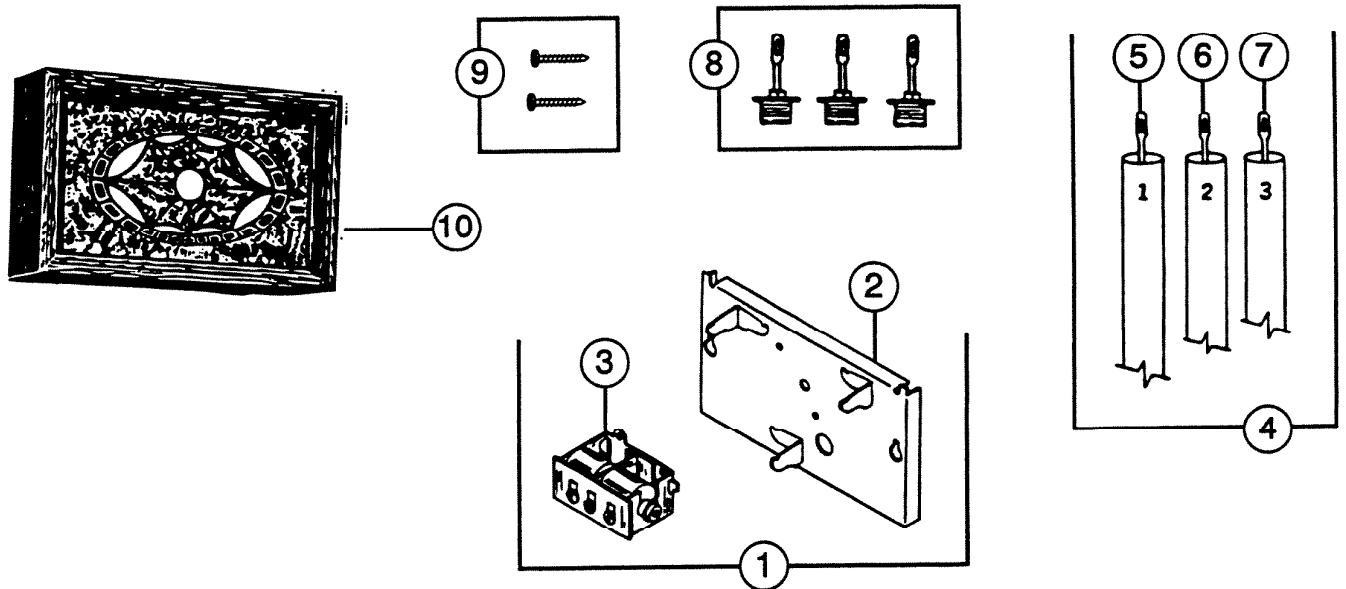

# PARTS LIST

EFFECTIVE DATE	MODEL NUMBER	PRODUCT GROUP
OCTOBER 1994	LA-64 REVISED	CHIME

REF.	ORIGINAL PART NO.	*PART DESCRIPTION	MODEL USED ON	CURRENT REPLACEMENT PART NO.
1	02654	BASE PLATE ASSEMBLY	LA-64	02654-000
2	02144	BASE PLATE ONLY	LA-64	02144-005
3	01849	POWER UNIT	LA-64	01849-000
4	57175	TUBE SET	LA-64	H9908-000
5	66333	TUBE NO. 1	LA-64	H9858-000
6	66334	TUBE NO. 2	LA-64	H9860-000
7	66335	TUBE NO. 3	LA-64	H9860-000
8	1216A	TUBE HANGER SET - 4	LA-64	1216A-000
9	65364	ENVELOPE ASSEMBLY (Mtg. Screws)	LA-64	65364-000
10	34279	COVER ASSEMBLY - Complete	LA-64	34279-000