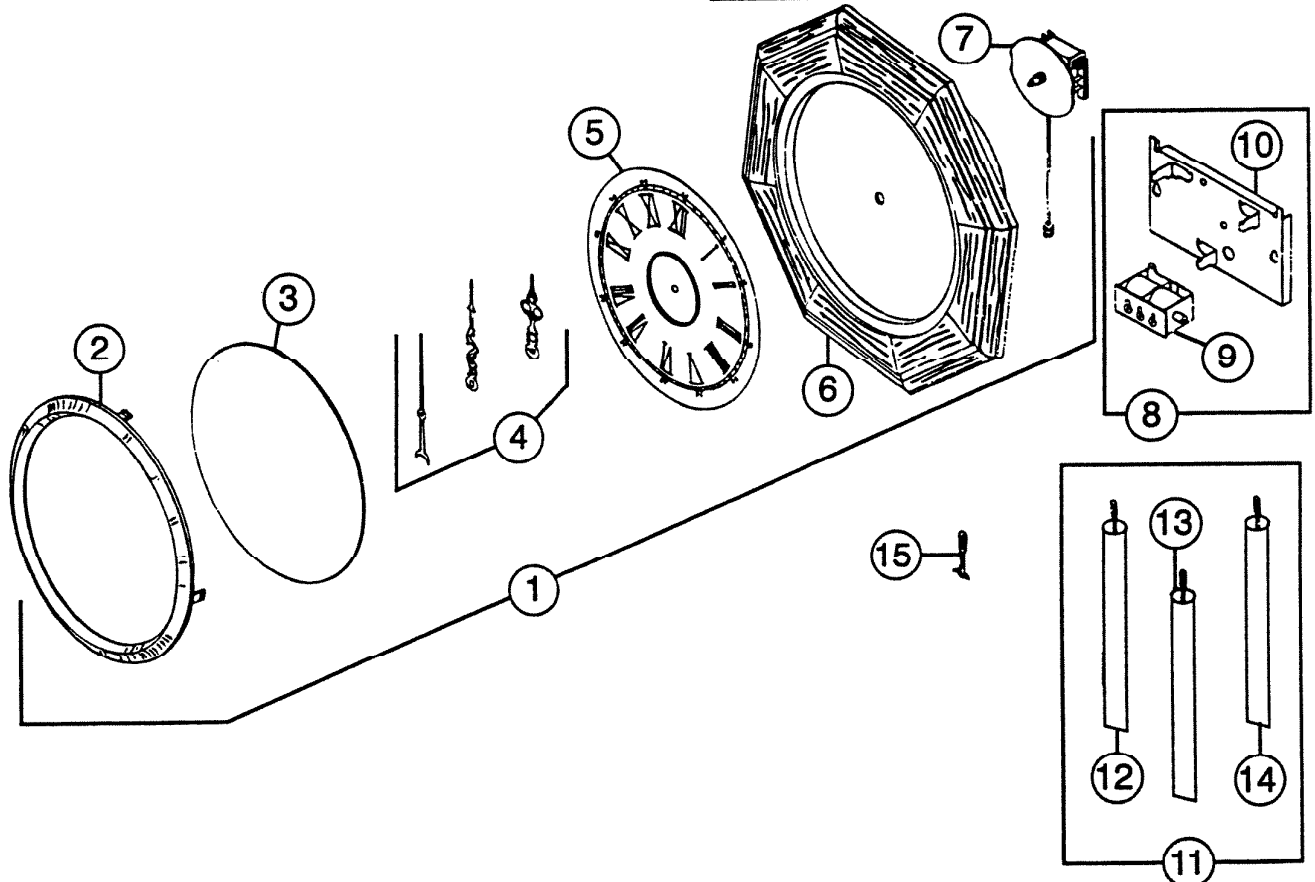

PARTS LIST

EFFECTIVE DATE	MODEL NUMBER	PRODUCT GROUP
AUGUST 1994	LA-40 REVISED	CHIME

REF.	ORIGINAL PART NO.	*PART DESCRIPTION	MODEL USED ON	CURRENT REPLACEMENT PART NO.
1	68828	CLOCK & COVER ASSEMBLY	LA-40	Void - not avail.
2	68836	BEZEL	LA-40	Void - not avail.
3	68835	CRYSTAL	LA-40	Void - not avail.
4	1203A	HAND SET	LA-40	Void - not avail.
5	68831	CLOCK FACE	LA-40	Void - not avail.
6	68829	COVER	LA-40	Void - not avail.
7	68805	CLOCK MECHANISM ASSEMBLY	LA-40	Void - not avail.
8	68827	BASEPLATE ASSEMBLY	LA-40	Void - not avail.

(PLEASE SEE OTHER SIDE)

NuTone

NuTone
 Attn: Parts Department
 Madison & Red Bank Rds.
 Cincinnati, OH 45227-1599
 Phone: (513) 527-5426
 Fax: (513) 527-5173

NOTE: Always order by current part number

REF.	ORIGINAL PART NO.	*PART DESCRIPTION	MODEL USED ON	CURRENT REPLACEMENT PART NO.
9	09804	DUPLEX POWER UNIT ASSEMBLY	LA-40	09804-000
10	02144	BASEPLATE	LA-40	02144-005
11	66336	TUBE SET	LA-40	H9908-000
12	66333	LEFT HAND TUBE NO. 1 ASSEMBLY	LA-40	H9858-000
13	66334	CENTER TUBE NO. 2 ASSEMBLY	LA-40	H9860-000
14	66335	RIGHT HAND TUBE NO. 3 ASSEMBLY	LA-40	H9860-000
15	69533	TUBE HANGER – SET OF 4	LA-40	69533-000