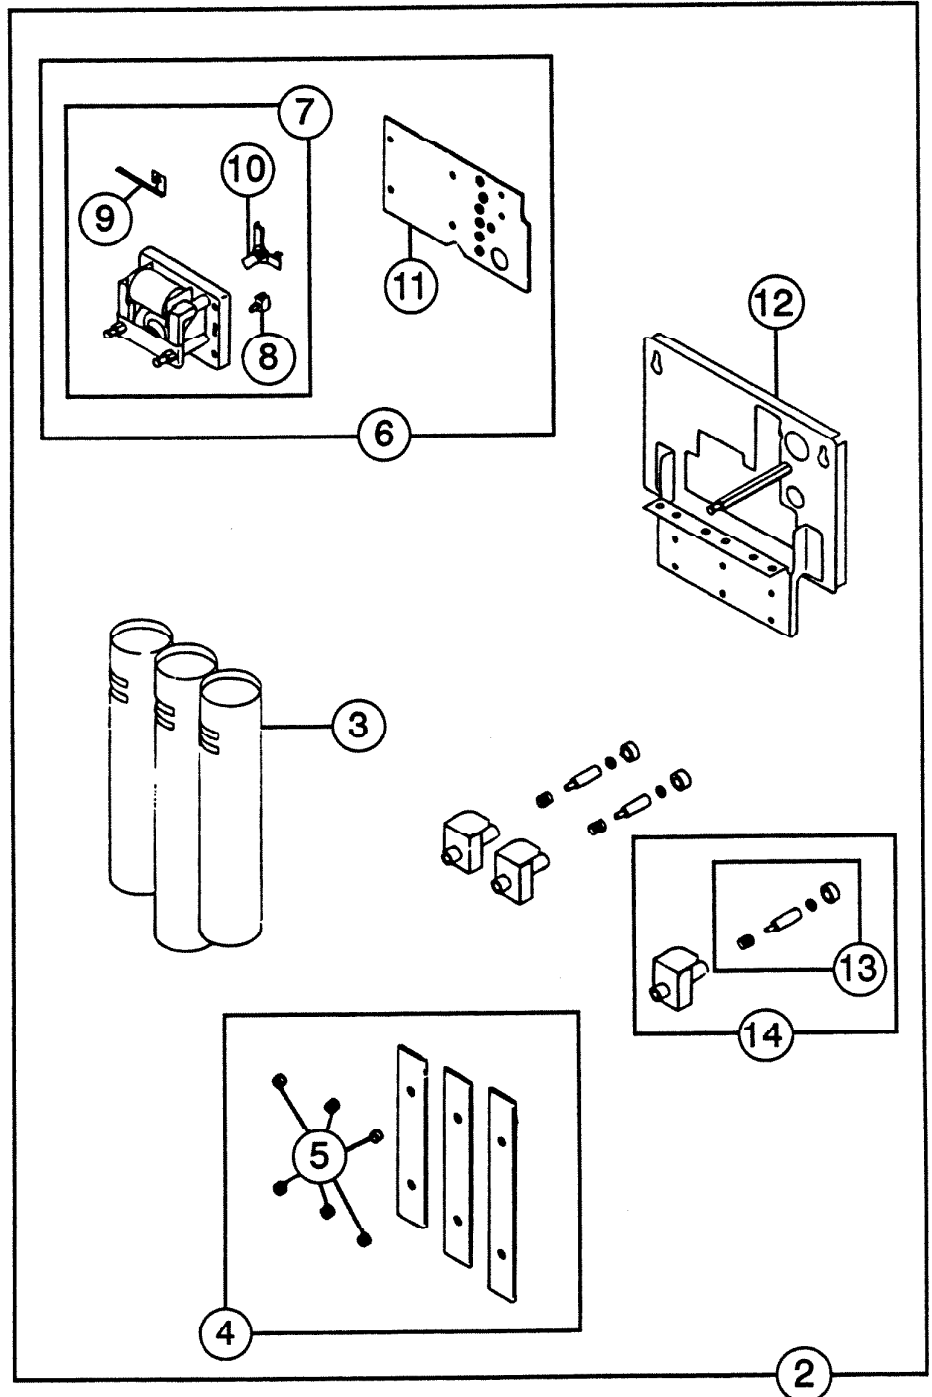

PARTS LIST

EFFECTIVE DATE	MODEL NUMBER	PRODUCT GROUP
OCTOBER 1994	L-38, L-38N, LA-38, LB-38, LC-38, LD-38 REVISED	CHIME

NuTone

NuTone
 Attn: Parts Department
 Madison & Red Bank Rds.
 Cincinnati, OH 45227-1599
 Phone: (513) 527-5426
 Fax: (513) 527-5173

REF.	ORIGINAL PART NO.	*PART DESCRIPTION	MODEL USED ON	CURRENT REPLACEMENT PART NO.	
1	07055	COVER – See Note	WALNUT	Void - not avail.	
	07056		LIME OAK		
	09250		WALNUT		
	09251		BLOND ELM		
	00698		WALNUT		
	00699		BLOND ELM		
	65365		DARK OAK		
	65366		WHITE OAK		
	53114		MAHONGANY		
2	07030	MECHANISM ASSEMBLY – With Gold Tubes	L-38	Void - not avail.	
	08710		L-38N, LA-38		
	64165		LB-38, LC-38		
	53136		LD-38		
3	69578	RESONATOR TUBE ASSY	GOLD	L-38, L-38N, LA-38 LB-38, LC-38, LD-38	69578-000
	69717		ALUMINUM	LC-38	Void - not avail.
4	07158	REED SET – With Grommets	All Models	07158-000	
5	69579	GROMMET SET – 6	All Models	69691-000	
6	69684	P.C. BOARD AND MOTOR ASSEMBLY	All Models	Void - not avail.	
7	1154A	MOTOR ASSEMBLY	All Models	Void - not avail.	
8	--	SLIDE SWITCH	L-38	Not Used	
	08724		L-38N, LA-38, LB-38, LC-38	69543-000	
	69543		LD-38		
9	--	STARTING CONTACT	L-38, L-38N, LA-38	Not Used	
	64170		LB-38, LC-38, LD-38	65697-051	
10	04425	ROTOR ASSEMBLY	L-38	Void - not avail.	
	08721		L-38N, LA-38	64173-000	
	64173		LB-38, LC-38, LD-38		
11	04774	P.C. BOARD	L-38	Void - not avail.	
	69700		L-38N, LA-38		
	64168		LB-38, LC-38, LD-38		
12	64166	BASE PLATE ASSEMBLY	All Models	Void - not avail.	
13	69677	PLUNGER SET – 3 Plunger, Spring, Cap	All Models	69581-000	
14	07149	POWER UNIT ASSEMBLY – 1 With Plunger, Springer, Cap	L-38	08135-000	
	08136		L-38N, LA-38, LB-38, LC-38, LD-38		

NOTE: LC-38 AND LD-38 CHIME COVERS
WILL FIT OLDER MODELS

NOTE: Always order by
current part number