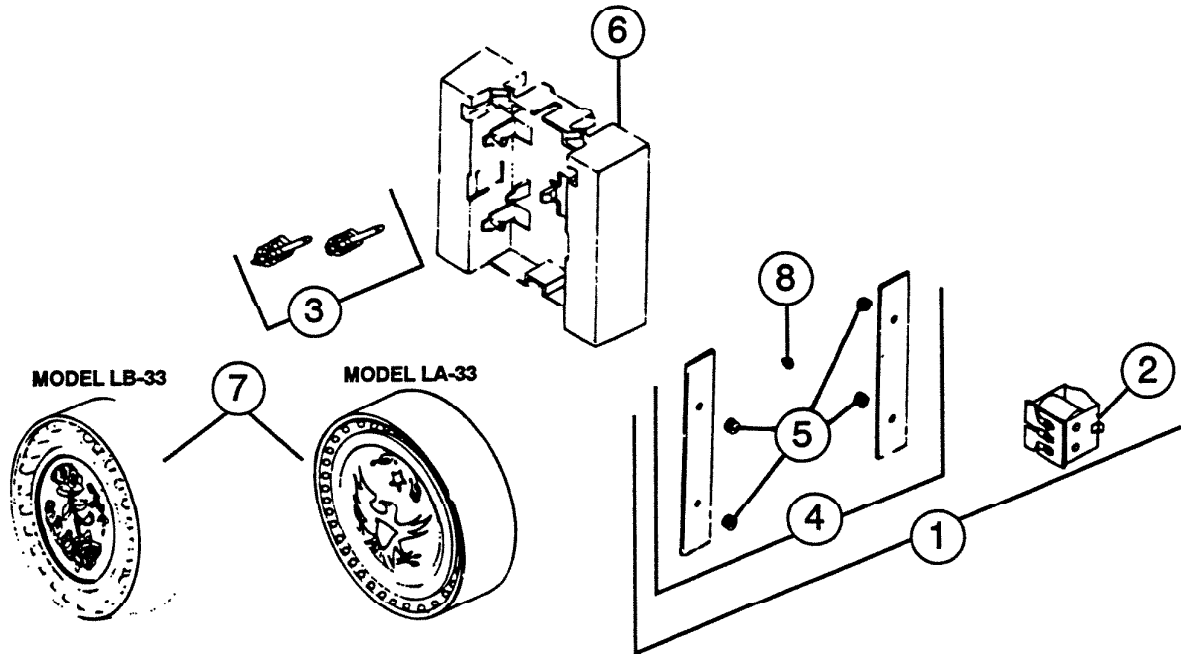

PARTS LIST

EFFECTIVE DATE	MODEL NUMBER	PRODUCT GROUP
SEPTEMBER 1994	LA-33, LB-33 REVISED	CHIME

REF.	ORIGINAL PART NO.	*PART DESCRIPTION	MODEL USED ON	CURRENT REPLACEMENT PART NO.
1	65272	MECHANISM ASSEMBLY	LA-33, LB-33	65272-000
2	63562	POWER UNIT WITH PLUNGERS	LA-33, LB-33	1133A-000
3	69676	PLUNGER SET - 1-Double-Front, 2-Single-Rear	LA-33, LB-33	69550-000
4	69666	REED SET WITH GROMMETS - 2	LA-33, LB-33	69666-000
5	69697	GROMMET SET	LA-33, LB-33	69691-000
6	65264	BASEPLATE	LA-33, LB-33	66439-000
7	66441	COVER ASSEMBLY - Complete	LA-33	Void - not avail.
	67572		LB-33	
8	67274	BUMPER	LA-33, LB-33	67274-000
-	65364	CHIME MOUNTING SCREWS - #8 x 1 1/2" Std/ Rd. Hd. Screws may be purchased at local hrdwe. store	LA-33, LB-33	65364-000