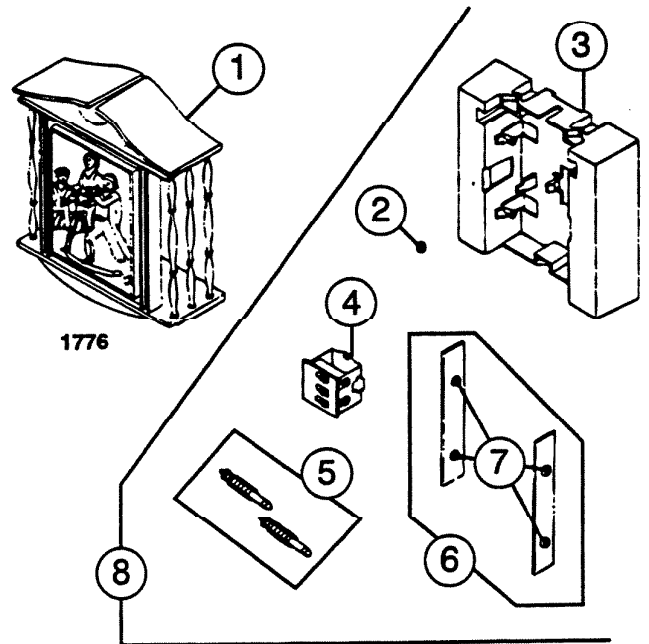

PARTS LIST

EFFECTIVE DATE	MODEL NUMBER	PRODUCT GROUP
SEPTEMBER 1994	LA-30 - SAVVY LA-30 - 1776 REVISED	CHIME

REF.	ORIGINAL PART NO.	*PART DESCRIPTION	MODEL USED ON	CURRENT REPLACEMENT PART NO.
1	34122	COVER ASSEMBLY	LA-30 - SAVVY	34122-000
	66365		LA-30 - 1776	Void - not avail.
2	01667	BUMPER	All Models	67274-000
3	63561	BASEPLATE	LA-30 - SAVVY	63561-000
	66439		LA-30 - 1776	66439-000
4	63562	POWER UNIT WITH PLUNGERS	All Models	1133A-000
5	69550	PLUNGER SET	All Models	69550-000
6	69669	REED SET WITH GROMMETS - 2	LA-30 - SAVVY	69669-000
	69666		LA-30 - 1776	69666-000
7	69683	GROMMET SET	LA-30 - SAVVY	69683-000
	67072		LA-30 - 1776	69691-000
8	53040	MECHANISM ASSEMBLY	LA-30 - SAVVY	63560-000
	66438		LA-30 - 1776	65272-000