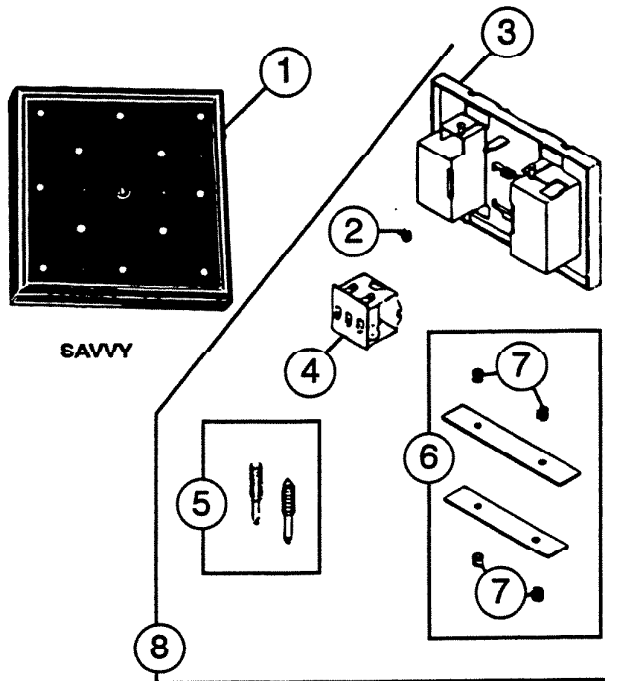

PARTS LIST

EFFECTIVE DATE	MODEL NUMBER	PRODUCT GROUP
SEPTEMBER 1994	LA-30 - SAVVY LA-30 - 1776 REVISED	CHIME

REF.	ORIGINAL PART NO.	*PART DESCRIPTION	MODEL USED ON	CURRENT REPLACEMENT PART NO.
1	34122	COVER ASSEMBLY	LA-30 - SAVVY	34122-000
	66365		LA-30 - 1776	Void - not avail.
2	01667	BUMPER	All Models	67274-000
3	63561	BASEPLATE	LA-30 - SAVVY	63561-000
	66439		LA-30 - 1776	66439-000
4	63562	POWER UNIT WITH PLUNGERS	All Models	1133A-000
5	69550	PLUNGER SET	All Models	69550-000
6	69669	REED SET WITH GROMMETS - 2	LA-30 - SAVVY	69669-000
	69666		LA-30 - 1776	69666-000
7	69683	GROMMET SET	LA-30 - SAVVY	69683-000
	67072		LA-30 - 1776	69691-000
8	53040	MECHANISM ASSEMBLY	LA-30 - SAVVY	63560-000
	66438		LA-30 - 1776	65272-000