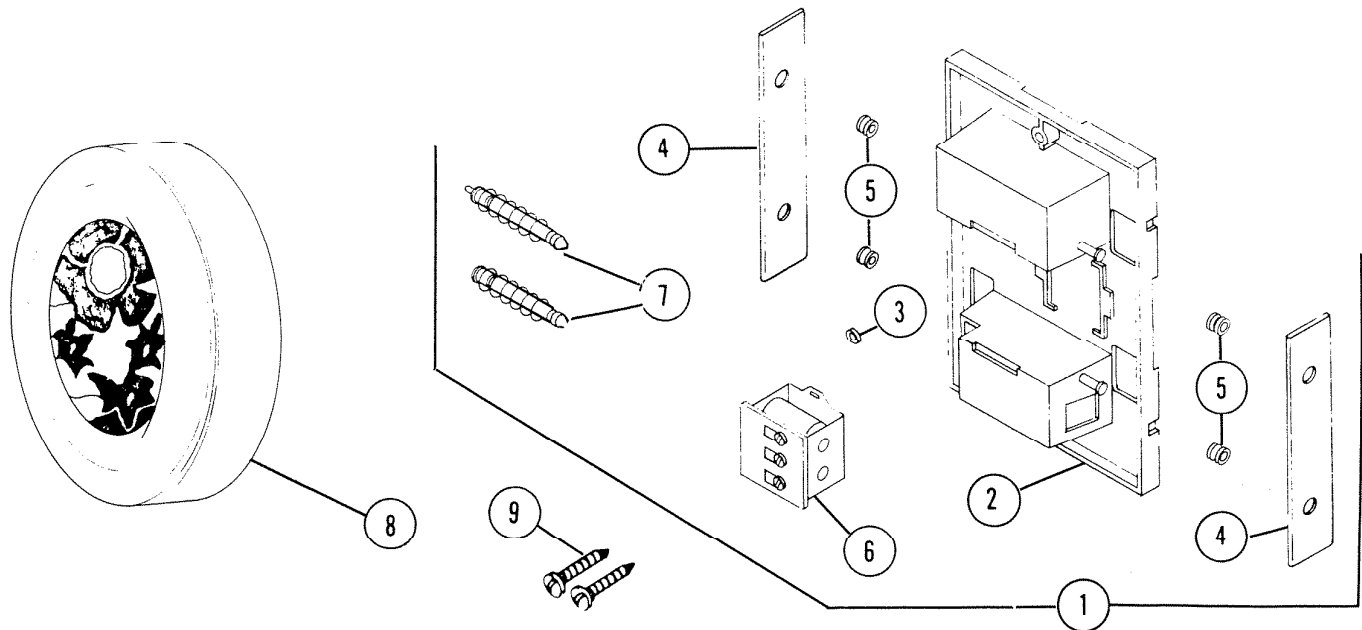

PARTS LIST

EFFECTIVE DATE	MODEL	PRODUCT GROUP
JANUARY 1977	LA-28 NEW	CHIME

REF.	ORIGINAL PART NO.	* PART DESCRIPTION	MODEL USED ON	CURRENT REPLACEMENT PART NO.
1	64558	Mechanism Assy.	LA-28	64558-000
2	63561	Base Only	LA-28	63561-000
3	1667	Bumper	LA-28	01667-000
4	69669	Reed Set - 2 w/Grommets	LA-28	69669-000
5	69683	Grommet Set (6)	LA-28	69683-000
6	63562	Power Unit Only	LA-28	63562-000
7	69550	Plunger Set $\left\{ \begin{array}{l} 1 - \text{Front} - \text{Double} \\ 1 - \text{Rear} - \text{Single} \end{array} \right.$	LA-28	69550-000
8	66825	Cover Assy.	Yellow	66825-000
	66826		Green	66826-000
	66827		White	66827-000
9	65364	Envelope Assy. (Mtg. Screws)	LA-28	65364-000

NuTone Division

Order Parts From:
 Parts Department c/o NuTone
 P. O. Box 27 • Cincinnati, Ohio 45227

NOTE: Always order by current part number.