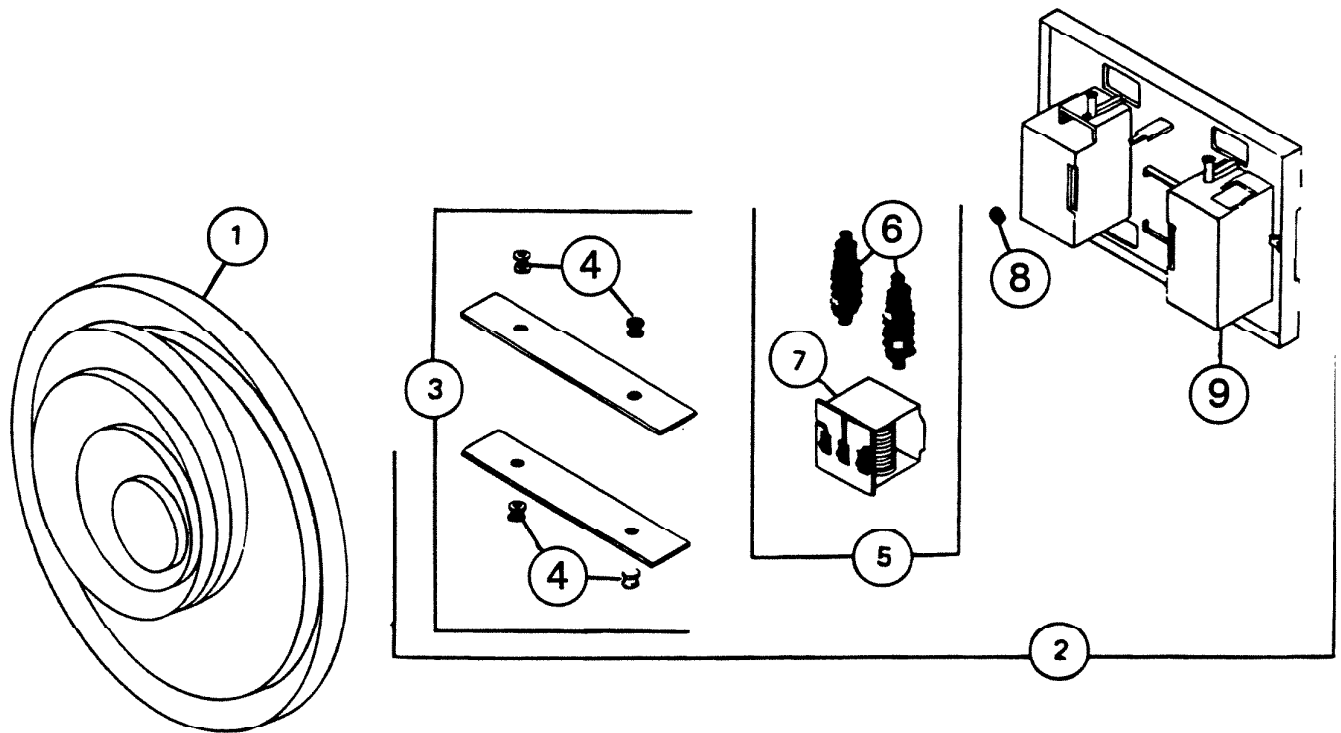

PARTS LIST

EFFECTIVE DATE	MODEL NUMBER	PRODUCT GROUP
AUGUST 1994	LA-27 REVISED	DOOR CHIME

REF.	ORIGINAL PART NO.	*PART DESCRIPTION	MODEL USED ON	CURRENT REPLACEMENT PART NO.
1	65431	COVER	LA-27	Void - not avail.
2	65360	MECHANISM ASSEMBLY	LA-27	63560-000
3	69548	REED SET - 2 WITH GROMMETS	LA-27	69669-000
4	02923	GROMMET SET - 6; 4 REQUIRED	LA-27	69683-000
5	65048	POWER UNIT ASSEMBLY W/ PLUNGERS	LA-27	1133A-000
6	69693	PLUNGER KIT - 2	LA-27	69550-000
7	63562	POWER UNIT ASSEMBLY	LA-27	1133A-000
8	01667	RUBBER BUMPER	LA-27	67274-000
9	63561	BASE	LA-27	63561-000
--	02747	ENVELOPE ASSEMBLY - MTG. SCREWS	LA-27	65364-000