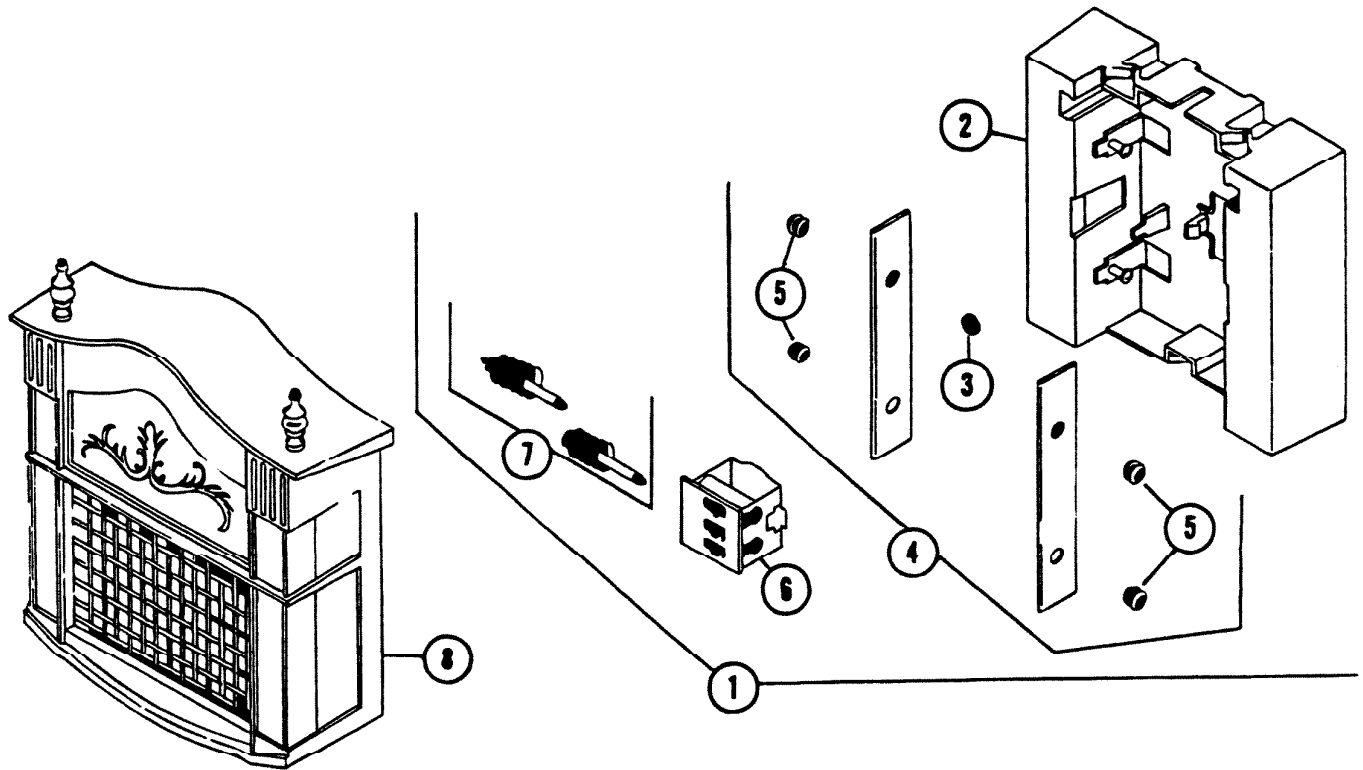

# PARTS LIST

EFFECTIVE DATE	MODEL NUMBER	PRODUCT GROUP
AUGUST 1994	LA-26, LB-26, LC-26 REVISED	CHIME

REF.	ORIGINAL PART NO.	*PART DESCRIPTION	MODEL USED ON	CURRENT REPLACEMENT PART NO.
1	63606	MECHANISM ASSEMBLY	LA-26	65272-000
	65508		LB-26	
	66438		LC-26	
2	69644	BASEPLATE ASSEMBLY	LA-26	VNA-Use Ref. #1
	69690		LB-26, LC-26	66439-000
3	01667	RUBBER BUMPER	LA-26	67274-000
	67274		LB-26, LC-26	
4	69555	REED SET WITH GROMMETS	LA-26	Void - not avail.
	69666		LB-26, LC-26	69666-000
5	04458	GROMMET SET	LA-26	69691-000
	07072		LB-26, LC-26	
6	63562	POWER UNIT WITH PLUNGERS	LA-26, LB-26, LC-26	1133A-000

# NuTone

NuTone  
 Attn: Parts Department  
 Madison & Red Bank Rds.  
 Cincinnati, OH 45227-1599  
 Phone: (513) 527-5426  
 Fax: (513) 527-5173

NOTE: Always order by  
 current part number

REF.	ORIGINAL PART NO.	*PART DESCRIPTION	MODEL USED ON	CURRENT REPLACEMENT PART NO.	
7	69672 69676	PLUNGER SET 1 – Double - Front 2 – Single - Rear	LA-26 LB-26, LC-26	69550-000	
8	63612	COVER ASSEMBLY COMPLETE	WHITE	Void - not avail.	
	63639				
	63193				
	67534		GOLD		LA-26
	63613				LB-26
	63640				LC-26
	63194				LA-26
	67533				LB-26

↑

NOTE: Always order by current part number