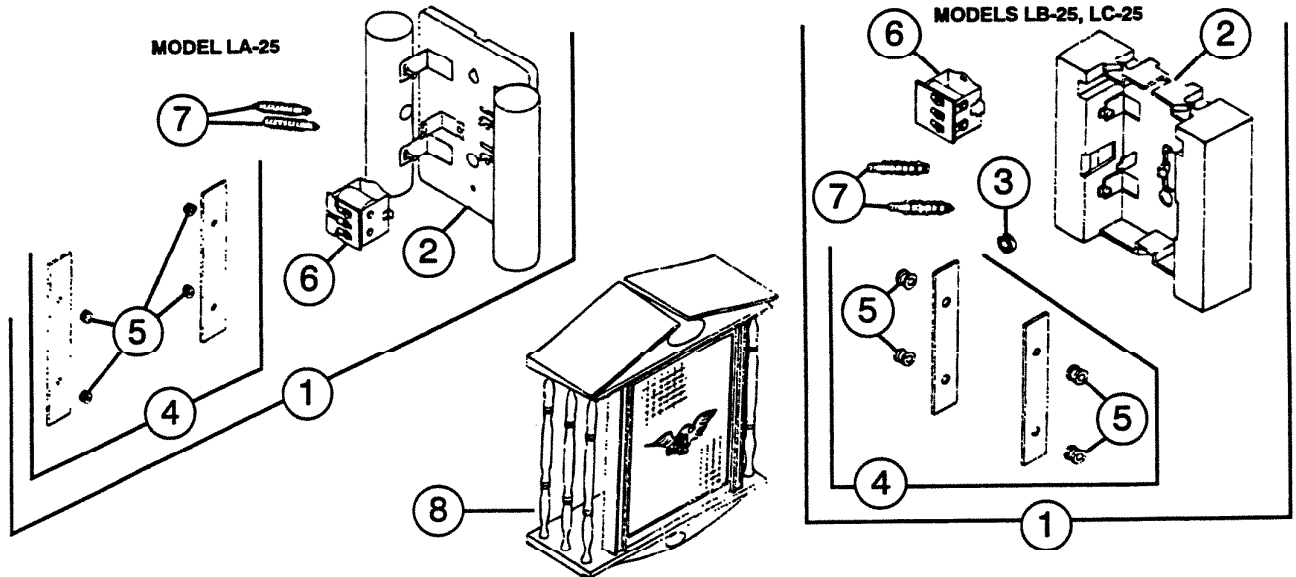

PARTS LIST

EFFECTIVE DATE	MODEL NUMBER	PRODUCT GROUP
SEPTEMBER 1994	LA-25, LB-25, LC-25 REVISED	CHIME

REF.	ORIGINAL PART NO.	*PART DESCRIPTION	MODEL USED ON	CURRENT REPLACEMENT PART NO.
1	02192	MECHANISM	LA-25	65272-000
	66438		LB-25, LC-25	
2	69644	BASEPLATE ONLY	LA-25	Void - not avail. Use Ref. No. 1
	69690		LB-25, LC-25	66439-000
3	01667	RUBBER BUMPER	LB-25	67274-000
4	69555	REED SET	LA-25	Void - not avail.
	69666		LB-25, LC-25	69666-000
5	69552	GROMMET SET	LA-25	69691-000
	07072		LB-25, LC-25	
6	05186	POWER UNIT WITH PLUNGERS	LA-25	Void - not avail.
	63562		LB-25, LC-25	1133A-000
7	69672	PLUNGER SET - 1-Double-Front, 2-Single-Rear	LA-25	69550-000
	69676		LB-25, LC-25	
8	08640	COVER	LA-25	Void - not avail.
	63611		LB-25, LC-25	
	67601		LC-25	Void - not avail.
	67602			ALMOND