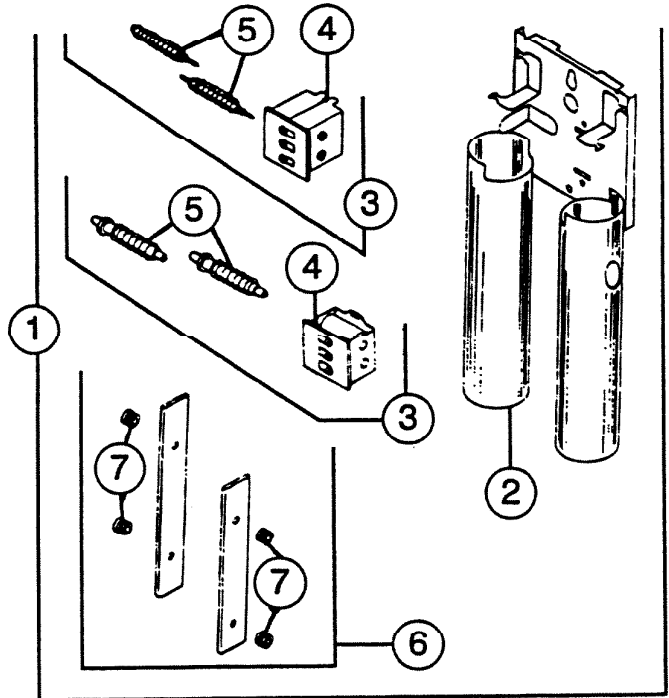

PARTS LIST

EFFECTIVE DATE	MODEL NUMBER	PRODUCT GROUP
SEPTEMBER 1994	L-24, L-24N, LA-24, LB-24, LC-24 REVISED	CHIME

REF.	ORIGINAL PART NO.	*PART DESCRIPTION	MODEL USED ON	CURRENT REPLACEMENT PART NO.
1	05232	MECHANISM ASSEMBLY	All Models	Void - not avail.
	63595			
	65401			
2	69562	BASEPLATE AND RESONATOR ASSEMBLY	L-24, L-24N, LA-24	Void - not avail.
	69694		LB-24, LC-24	69694-000
3	69614	POWER UNIT - Complete (Includes Plungers)	L-24, L-24N	Void - not avail.
	65049		LA-24, LB-24, LC-24	65049-000
4	05186	POWER UNIT ONLY	L-24, L-24N	05186-000
	63598		LA-24, LB-24, LC-24	63598-000
5	69685	PLUNGER SET	All Models	69695-000
	69695			

(PLEASE SEE OTHER SIDE)

NuTone

NuTone
 Attn: Parts Department
 Madison & Red Bank Rds.
 Cincinnati, OH 45227-1599
 Phone: (513) 527-5426
 Fax: (513) 527-5173

↑

NOTE: Always order by current part number

REF.	ORIGINAL PART NO.	*PART DESCRIPTION	MODEL USED ON	CURRENT REPLACEMENT PART NO.	
6	69564	REED SET	All Models	69564-000	
7	69565	GROMMET SET	All Models	69683-000	
	69683				
8	08997	COVER ASSEMBLY	IVORY & GOLD	67567-290	
	08998		WALNUT & GOLD		
	08635		WALNUT		L-24
	65328		PECAN & BRASS		L-24N, LA-24
	67567		WALNUT & GOLD		LB-24
9	65364	MOUNTING SCREW SET	All Models	65364-000	

↑

NOTE: Always order by current part number