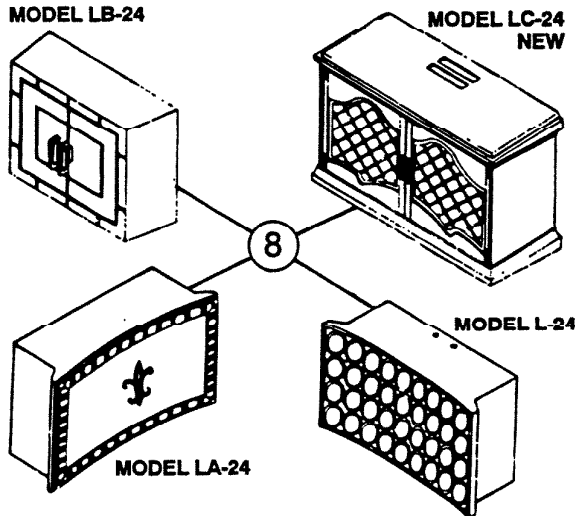

PARTS LIST

EFFECTIVE DATE	MODEL NUMBER	PRODUCT GROUP
SEPTEMBER 1994	L-24, L-24N, LA-24, LB-24, LC-24 REVISED	CHIME

REF.	ORIGINAL PART NO.	*PART DESCRIPTION	MODEL USED ON	CURRENT REPLACEMENT PART NO.
1	05232	MECHANISM ASSEMBLY	All Models	Void - not avail.
	63595			
	65401			
2	69562	BASEPLATE AND RESONATOR ASSEMBLY	L-24, L-24N, LA-24	Void - not avail.
	69694		LB-24, LC-24	69694-000
3	69614	POWER UNIT - Complete (Includes Plungers)	L-24, L-24N	Void - not avail.
	65049		LA-24, LB-24, LC-24	65049-000
4	05186	POWER UNIT ONLY	L-24, L-24N	05186-000
	63598		LA-24, LB-24, LC-24	63598-000
5	69685	PLUNGER SET	All Models	69695-000
	69695			

(PLEASE SEE OTHER SIDE)

NuTone

NuTone
 Attn: Parts Department
 Madison & Red Bank Rds.
 Cincinnati, OH 45227-1599
 Phone: (513) 527-5426
 Fax: (513) 527-5173

↑

NOTE: Always order by current part number

REF.	ORIGINAL PART NO.	*PART DESCRIPTION	MODEL USED ON	CURRENT REPLACEMENT PART NO.	
6	69564	REED SET	All Models	69564-000	
7	69565	GROMMET SET	All Models	69683-000	
	69683				
8	08997	COVER ASSEMBLY	IVORY & GOLD	67567-290	
	08998		WALNUT & GOLD		
	08635		WALNUT		L-24
	65328		PECAN & BRASS		L-24N, LA-24
	67567		WALNUT & GOLD		LB-24
9	65364	MOUNTING SCREW SET	All Models	65364-000	

↑

NOTE: Always order by current part number