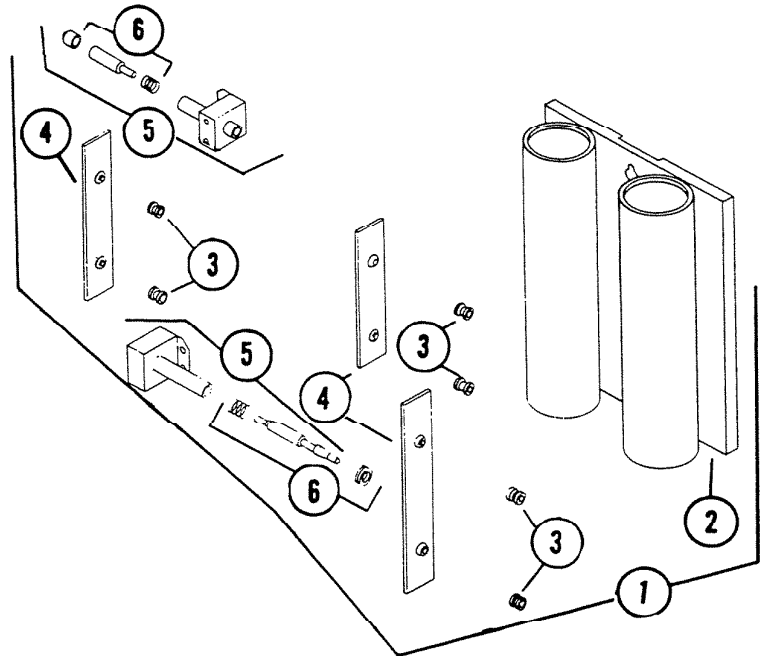

# PARTS LIST

<b>MODEL</b>	LA-23
<b>EFFECTIVE DATE</b>	NEW—REVISED MAY 1974

REF.	ORIGINAL PART NO.	* PART DESCRIPTION	MODEL USED ON	CURRENT REPLACEMENT PART NO.
1	05802	Mech. Assy. Comp.	LA-23	05802-000
2	69567	Baseplate w/Resonators	LA-23	69567-000
3	69697	Grommet Set (6)	LA-23	69697-000
4	03496	Reed Set (3)	LA-23	03496-000
5	08135	Power Unit w/Plunger	LA-23	08135-000
	05847			05847-000
6	69696	Plunger Set	LA-23	69696-000
7	65434	Cover	LA-23	65434-000

**NuTone**

Order Parts From:  
Parts Department c/o NuTone  
P.O. Box 27 • Cincinnati, Ohio 45227

**NOTE:** Always order by current part number.