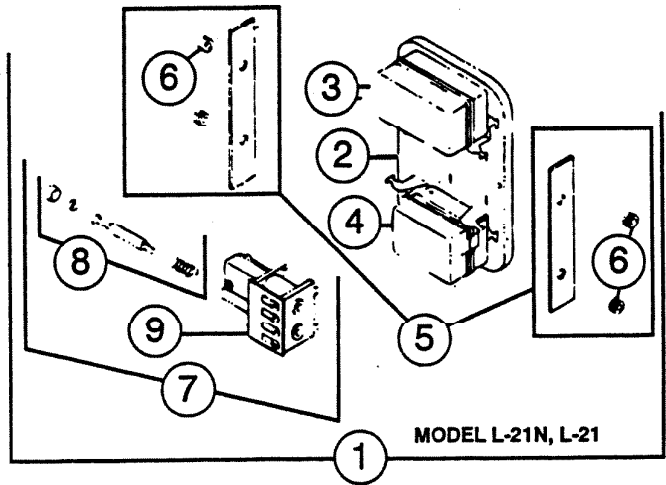

# PARTS LIST

EFFECTIVE DATE	MODEL NUMBER	PRODUCT GROUP
SEPTEMBER 1994	L-21, L-21N, LA-21, LB-21 REVISED	CHIME

REF.	ORIGINAL PART NO.	*PART DESCRIPTION	MODEL USED ON	CURRENT REPLACEMENT PART NO.
1	7091	MECHANISM	L-21, L-21N	63630-000
	63630		LA-21, LB-21	
2	6727	BASEPLATE ONLY	L-21, L-21N	Void - not avail.
	63561		LA-21, LB	63561-000
3	6729	RESONATOR	L-21, L-21N	Void - not avail.
4	4257	RESONATOR	L-21, L-21N	Void - not avail.
(PLEASE SEE OTHER SIDE)				

# NuTone

NuTone  
 Attn: Parts Department  
 Madison & Red Bank Rds.  
 Cincinnati, OH 45227-1599  
 Phone: (513) 527-5426  
 Fax: (513) 527-5173

↑  
**NOTE: Always order by current part number**

REF.	ORIGINAL PART NO.	*PART DESCRIPTION	MODEL USED ON	CURRENT REPLACEMENT PART NO.
5	69558	REED SET WITH GROMMETS	L-21, L-21N	Void - not avail.
	69667		LA-21, LB-21	Void - not avail.
6	2923	GROMMET SET – 6	All Models	69683-000
7	7092	POWER UNIT WITH PLUNGERS	L-21	Void - not avail.
	3785		L-21N	
	63631		LA-21, LB-21	63631-000
8	07111	SINGLE PLUNGER KIT	L-21	Void - not avail.
	69629		L-21N	
	1024A		LA-21, LB-21	Void - not avail.
9	69668	POWER UNIT ONLY	LA-21, LB-21	63631-000
10	7115	COVER ASSEMBLY – Complete	L-21	Void - not avail.
	7116		L-21N, LA-21	
	7390			
	7391			
	6110		LB-21	
	67528			
11	2747	ENVELOPE ASSEMBLY	All Models	65364-000
	65364	2 – #8 x 1¼" Screws		