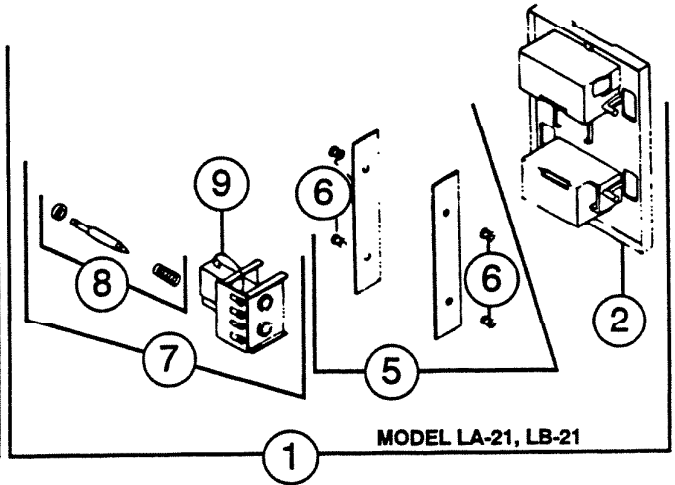

# PARTS LIST

EFFECTIVE DATE	MODEL NUMBER	PRODUCT GROUP
SEPTEMBER 1994	L-21, L-21N, LA-21, LB-21 REVISED	CHIME

REF.	ORIGINAL PART NO.	*PART DESCRIPTION	MODEL USED ON	CURRENT REPLACEMENT PART NO.
1	7091	MECHANISM	L-21, L-21N	63630-000
	63630		LA-21, LB-21	
2	6727	BASEPLATE ONLY	L-21, L-21N	Void - not avail.
	63561		LA-21, LB	63561-000
3	6729	RESONATOR	L-21, L-21N	Void - not avail.
4	4257	RESONATOR	L-21, L-21N	Void - not avail.
(PLEASE SEE OTHER SIDE)				

# NuTone

NuTone  
 Attn: Parts Department  
 Madison & Red Bank Rds.  
 Cincinnati, OH 45227-1599  
 Phone: (513) 527-5426  
 Fax: (513) 527-5173

↑  
**NOTE: Always order by current part number**

REF.	ORIGINAL PART NO.	*PART DESCRIPTION	MODEL USED ON	CURRENT REPLACEMENT PART NO.
5	69558	REED SET WITH GROMMETS	L-21, L-21N	Void - not avail.
	69667		LA-21, LB-21	Void - not avail.
6	2923	GROMMET SET – 6	All Models	69683-000
7	7092	POWER UNIT WITH PLUNGERS	L-21	Void - not avail.
	3785		L-21N	
	63631		LA-21, LB-21	63631-000
8	07111	SINGLE PLUNGER KIT	L-21	Void - not avail.
	69629		L-21N	
	1024A		LA-21, LB-21	Void - not avail.
9	69668	POWER UNIT ONLY	LA-21, LB-21	63631-000
10	7115	COVER ASSEMBLY – Complete	L-21	Void - not avail.
	7116		L-21N, LA-21	
	7390			
	7391			
	6110		LB-21	
	67528			
11	2747	ENVELOPE ASSEMBLY	All Models	65364-000
	65364	2 – #8 x 1¼" Screws		