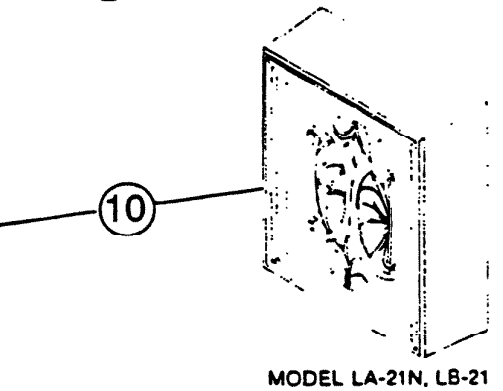

# PARTS LIST

EFFECTIVE DATE	MODEL NUMBER	PRODUCT GROUP
SEPTEMBER 1994	L-21, L-21N, LA-21, LB-21 REVISED	CHIME

REF.	ORIGINAL PART NO.	*PART DESCRIPTION	MODEL USED ON	CURRENT REPLACEMENT PART NO.
1	7091	MECHANISM	L-21, L-21N	63630-000
	63630		LA-21, LB-21	
2	6727	BASEPLATE ONLY	L-21, L-21N	Void - not avail.
	63561		LA-21, LB	63561-000
3	6729	RESONATOR	L-21, L-21N	Void - not avail.
4	4257	RESONATOR	L-21, L-21N	Void - not avail.
(PLEASE SEE OTHER SIDE)				

# NuTone

NuTone  
 Attn: Parts Department  
 Madison & Red Bank Rds.  
 Cincinnati, OH 45227-1599  
 Phone: (513) 527-5426  
 Fax: (513) 527-5173

↑  
**NOTE: Always order by current part number**

REF.	ORIGINAL PART NO.	*PART DESCRIPTION	MODEL USED ON	CURRENT REPLACEMENT PART NO.
5	69558	REED SET WITH GROMMETS	L-21, L-21N	Void - not avail.
	69667		LA-21, LB-21	Void - not avail.
6	2923	GROMMET SET – 6	All Models	69683-000
7	7092	POWER UNIT WITH PLUNGERS	L-21	Void - not avail.
	3785		L-21N	
	63631		LA-21, LB-21	63631-000
8	07111	SINGLE PLUNGER KIT	L-21	Void - not avail.
	69629		L-21N	
	1024A		LA-21, LB-21	Void - not avail.
9	69668	POWER UNIT ONLY	LA-21, LB-21	63631-000
10	7115	COVER ASSEMBLY – Complete	L-21	Void - not avail.
	7116		L-21N, LA-21	
	7390			
	7391			
	6110		LB-21	
	67528			
11	2747	ENVELOPE ASSEMBLY	All Models	65364-000
	65364	2 – #8 x 1¼" Screws		