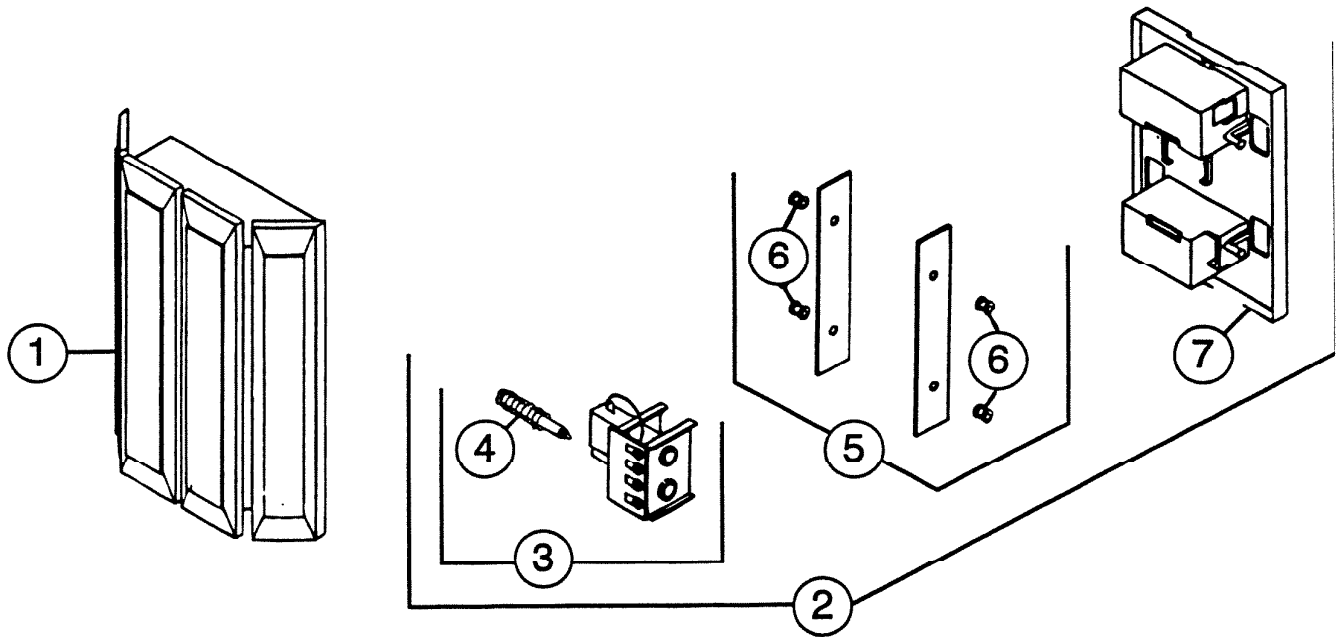

PARTS LIST

EFFECTIVE DATE	MODEL NUMBER	PRODUCT GROUP
SEPTEMBER 1994	LA-20 REVISED LA-20WH NEW	CHIME

REF.	ORIGINAL PART NO.	*PART DESCRIPTION	MODEL USED ON	CURRENT REPLACEMENT PART NO.
1	36361	COVER AND BRACKET ASSEMBLY	LA-20WH	36361-000
	52507		LA-20	52507-297
2	63630	MECHANISM ASSEMBLY	LA-20	63630-000
3	63631	POWER UNIT ASSEMBLY	LA-20	63631-000
4	69676	PLUNGER SET	LA-20	69550-000
5	69616	REED SET	LA-20	69669-000
6	69683	GROMMET SET - 6	LA-20	69683-000
7	63561	BASE	LA-20	63561-000