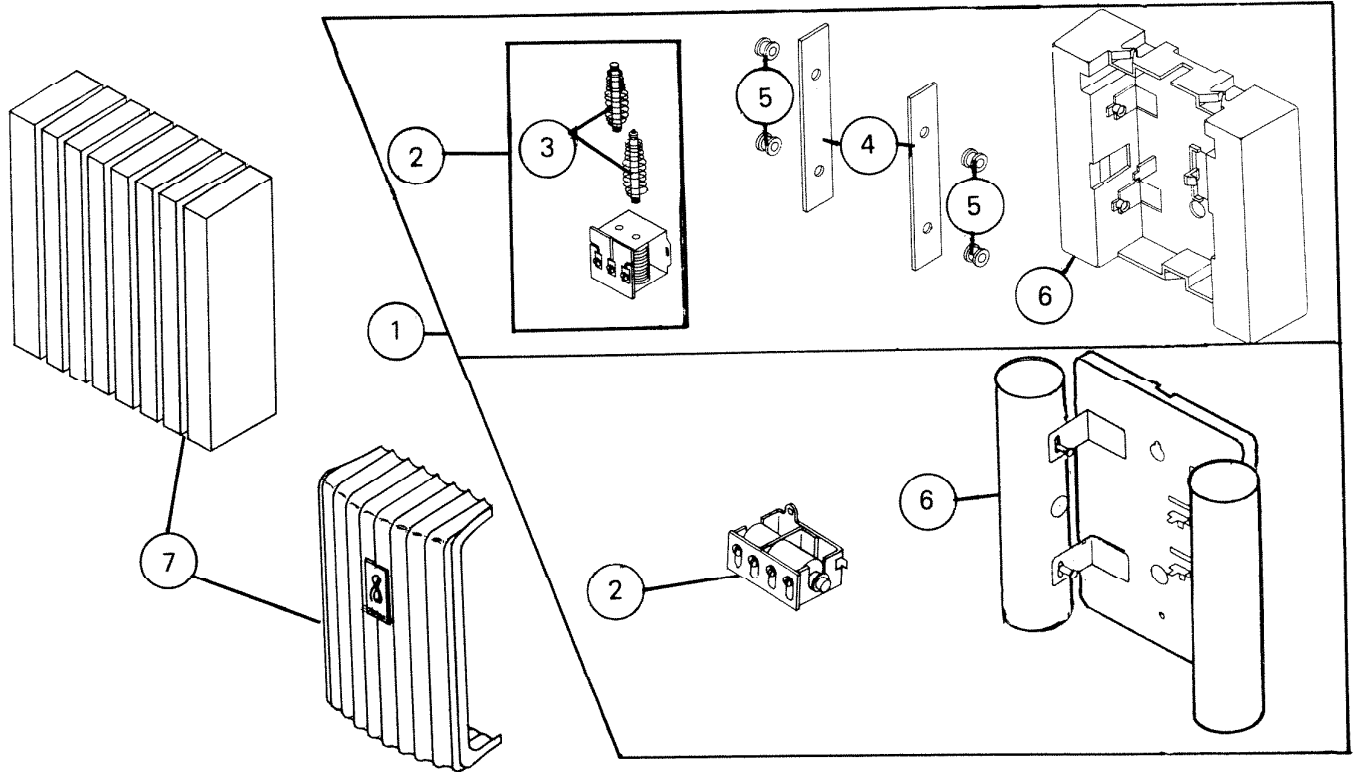

PARTS LIST

EFFECTIVE DATE	MODEL	PRODUCT GROUP
MARCH 1984	L-18, LA-18, LB-18 REVISED	DOOR CHIMES

REF.	ORIGINAL PART NO.	* PART DESCRIPTION	MODEL USED ON	CURRENT REPLACEMENT PART NO.
1	02765	MECHANISM ASSEMBLY	L-18	VOID-NOT AVAILABLE
	63605		LA-18	65272-000
	65272		LB-18	
2	03464	POWER UNIT COMPLETE	L-18	VOID-NOT AVAILABLE
	65030		LA-18	1133A-000
3	01771	PLUNGER SET	L-18	
	69676		LA-18	69550-000
4	01514	REED SET W/GROMMETS	L-18	
	69666		LA-18	69666-000
		(PLEASE SEE OTHER SIDE)		

NuTone

NOTE Always order by current part number