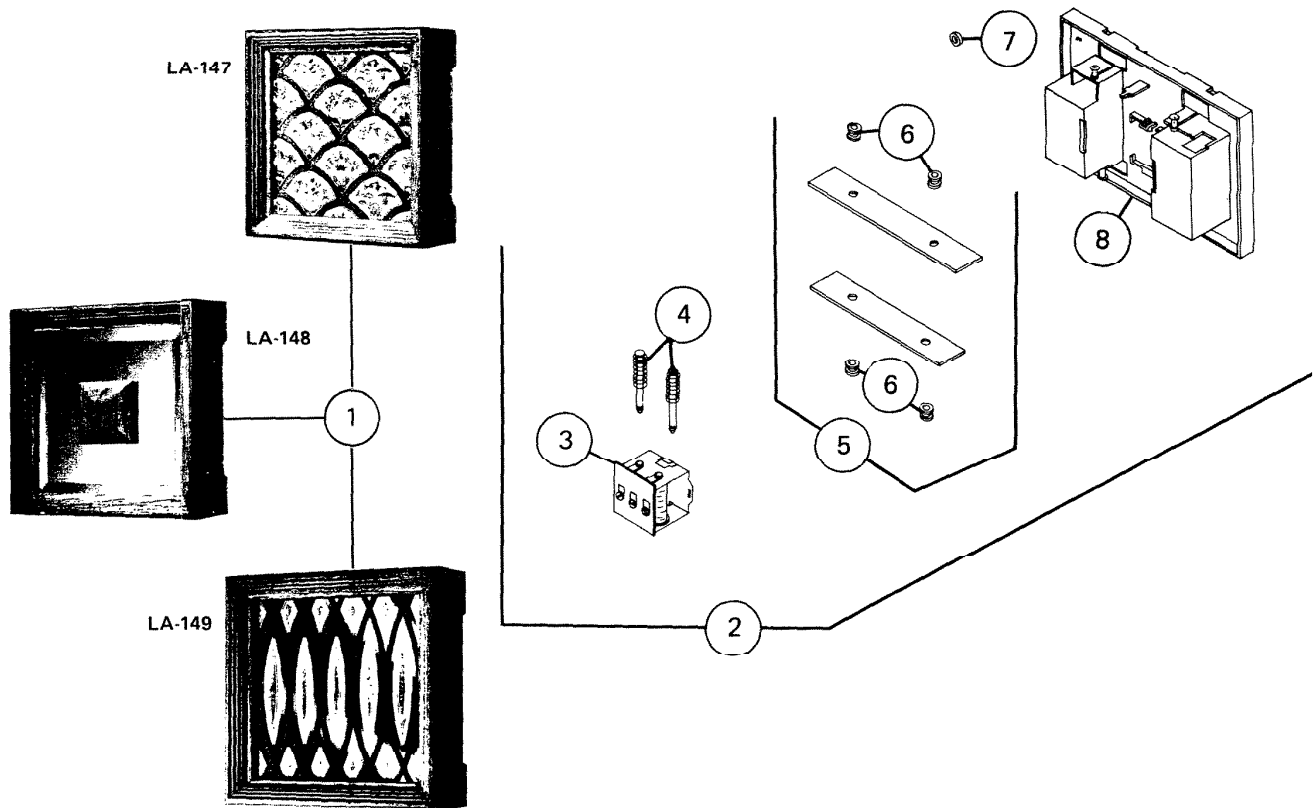

PARTS LIST

EFFECTIVE DATE	MODEL	PRODUCT GROUP
JUNE 1988	LA-147, LA-148, LA-149 NEW	CHIMES

REF.	ORIGINAL PART NO	* PART DESCRIPTION	MODEL USED ON	CURRENT REPLACEMENT PART NO
1	34855	COVER	LA-147	34855-000
	34866		LA-148	34866-000
	34870		LA-149	34870-000
2	53040	MECHANISM ASSEMBLY	LA-147 LA-148 LA-149	53040-000
3	63562	POWER UNIT - COMPLETE		63562-000
4	69550	PLUNGER SET		69550-000
5	69669	REED SET W/GROMMETS		69669-000
6	69683	GROMMET SET -(6)		69683-000
7	67274	RUBBER BUMPER		67274-000
8	63561	BASE		63561-000

NuTone

NOTE: Always order by current part number.