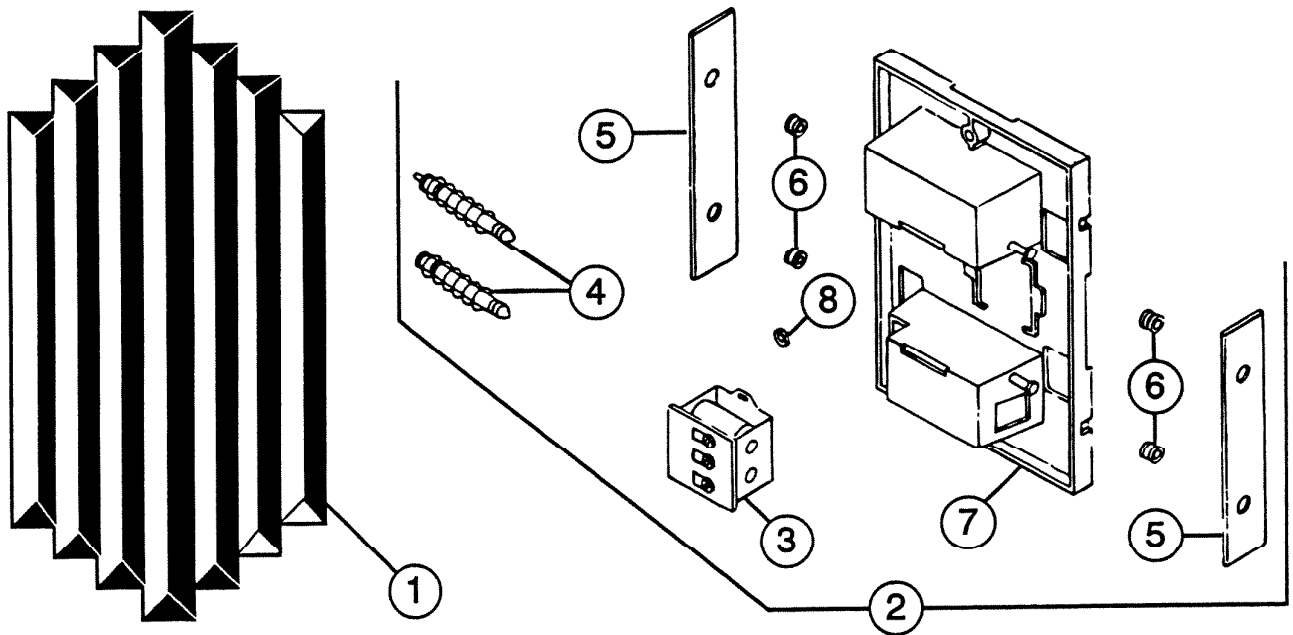

PARTS LIST

EFFECTIVE DATE	MODEL NUMBER	PRODUCT GROUP
SEPTEMBER 1994	LA-141 REVISED	CHIME

REF.	ORIGINAL PART NO.	*PART DESCRIPTION	MODEL USED ON	CURRENT REPLACEMENT PART NO.
1	34882	COVER ASSEMBLY - Complete	LA-141	34882-000
2	63560	MECHANISM ASSEMBLY	LA-141	63560-000
3	63562	POWER UNIT ASSEMBLY	LA-141	1133A-000
4	69550	PLUNGER SET	LA-141	69550-000
5	69669	REED SET WITH GROMMETS	LA-141	69669-000
6	96983	GROMMET SET - 6	LA-141	69683-000
7	63561	BASE	LA-141	63561-000
8	67274	RUBBER BUMPER	LA-141	67274-000