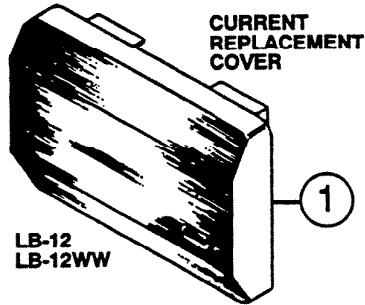

PARTS LIST

EFFECTIVE DATE	MODEL NUMBER	PRODUCT GROUP
SEPTEMBER 1994	L-12, L-12N, LA-12, LB-12, LB-12WW REVISED	CHIME

L-12N & L-12 MECHANISM ASSEMBLY Ref. No. 12 is NOT AVAILABLE FOR VERSION "A" AND IS REPLACED BY VERSION "B"

REF.	ORIGINAL PART NO.	*PART DESCRIPTION	MODEL USED ON	CURRENT REPLACEMENT PART NO.
1	30925	COVER	WHITE WHITE	LB-12WW
	08960		OFF WHITE	L-12, L-12N
	64533			LA-12
	52496		LB-12	52497-000
	08961		L-12, L-12N	
	6534		LA-12	
	52497		LB-12	

(PLEASE SEE OTHER SIDE)

NuTone

NuTone
Attn: Parts Department
Madison & Red Bank Rds.
Cincinnati, OH 45227-1599
Phone: (513) 527-5426
Fax: (513) 527-5173

NOTE: Always order by current part number