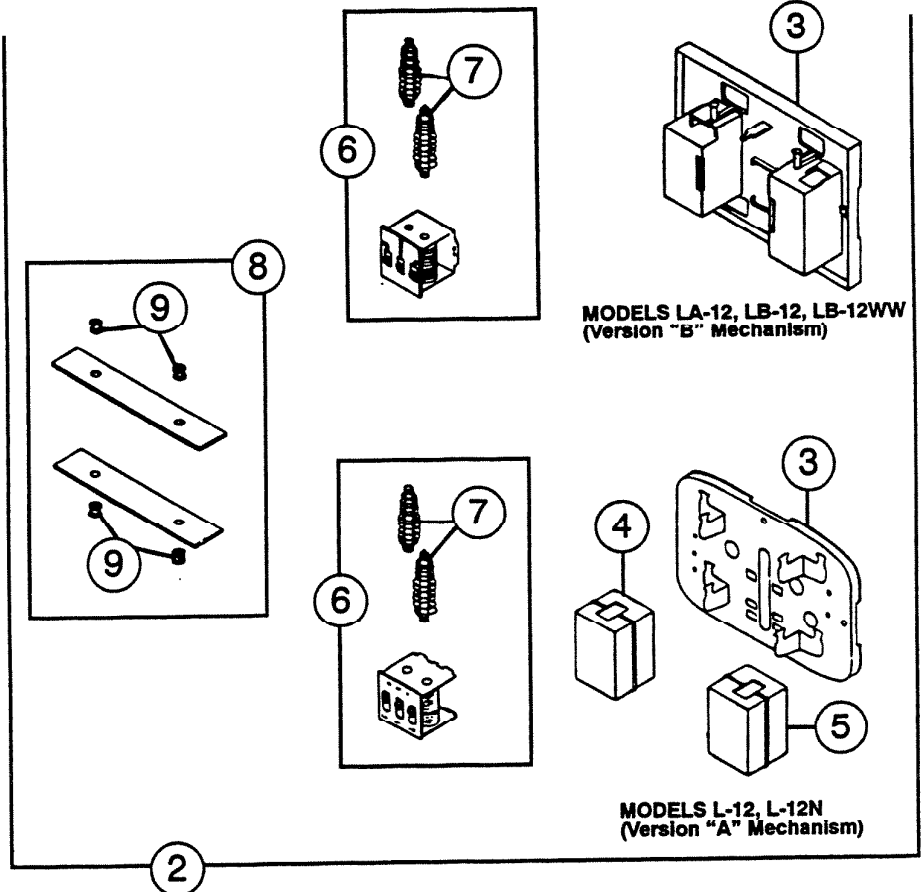

PARTS LIST

| EFFECTIVE DATE | MODEL NUMBER | PRODUCT GROUP |
|----------------|--|---------------|
| SEPTEMBER 1994 | L-12, L-12N, LA-12, LB-12, LB-12WW REVISED | CHIME |

L-12N & L-12 MECHANISM ASSEMBLY Ref. No. 12 is NOT AVAILABLE FOR VERSION "A" AND IS REPLACED BY VERSION "B"

| REF. | ORIGINAL PART NO. | *PART DESCRIPTION | MODEL USED ON | CURRENT REPLACEMENT PART NO. |
|------|-------------------|-------------------|---------------|------------------------------|
| 1 | 30925 | COVER | WHITE WHITE | LB-12WW |
| | 08960 | | OFF WHITE | L-12, L-12N |
| | 64533 | | | LA-12 |
| | 52496 | | LB-12 | 52497-000 |
| | 08961 | | L-12, L-12N | |
| | 6534 | | LA-12 | |
| | 52497 | | LB-12 | |

(PLEASE SEE OTHER SIDE)

NuTone

NuTone
Attn: Parts Department
Madison & Red Bank Rds.
Cincinnati, OH 45227-1599
Phone: (513) 527-5426
Fax: (513) 527-5173

NOTE: Always order by current part number

| REF. | ORIGINAL PART NO. | *PART DESCRIPTION | MODEL USED ON | CURRENT REPLACEMENT PART NO. |
|------|-------------------|--|--------------------------|-------------------------------------|
| 2 | 06737 | MECHANISM ASSEMBLY | L-12, L-12N | 63560-000 |
| | 63560 | | LA-12, LB-12, LB-12WW | |
| 3 | 06727 | BASE | L-12, L-12N | Void - not avail. Use Ref. No. 2 |
| | 63561 | | LA-12, LB-12, LB-12WW | 63561-000 |
| 4 | 04257 | RESONATOR – Small | L-12, L-12N | Void - not avail. |
| 5 | 06729 | RESONATOR – Large | L-12, L-12N | Use Ref. No. 2 |
| 6 | 69641 | POWER UNIT WITH PLUNGERS | L-12, L-12N | Void - not avail. Use Ref. No. 2 |
| | 1133A | | LA-12, LB-12, LB-12WW | 1133A-000 |
| 7 | 69547 | PLUNGER SET – 1 Double, 1 Single | L-12, L-12N | 69550-000 |
| | 69550 | | LA-12, LB-12, LB-12WW | |
| 8 | 69548 | REED SET WITH GROMMETS | L-12, L-12N | 69669-000 |
| | 69669 | | LA-12, LB-12, LB-12WW | |
| 9 | 69683 | GROMMET SET – 6 | All Models | 69683-000 |
| -- | 65364 | MOUNTING SCREWS – (2) #8 X 1¼" Ph/Sit Pan Hd. | All Models | 65364-000 |

↑

NOTE: Always order by current part number