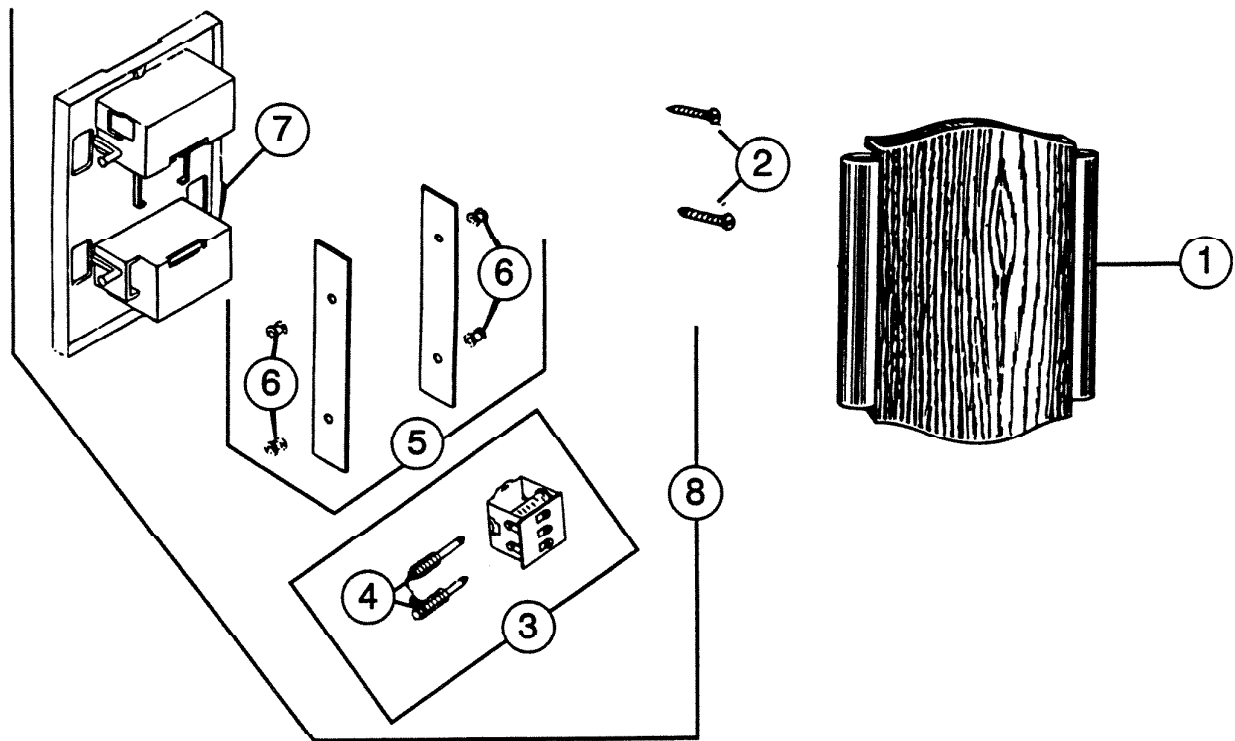

# PARTS LIST

EFFECTIVE DATE	MODEL NUMBER	PRODUCT GROUP
AUGUST 1994	LA-114 Oakcrest REVISED	CHIME

REF.	ORIGINAL PART NO.	*PART DESCRIPTION	MODEL USED ON	CURRENT REPLACEMENT PART NO.
1	34244	COVER ASSEMBLY	LA-114	34244-000
2	65364	ENVELOPE ASSEMBLY (Mtg. Screws)	LA-114	65364-000
3	1133A	POWER UNIT WITH PLUNGERS	LA-114	1133A-000
4	69550	PLUNGER SET - 1 Rear, 1 Front	LA-114	69550-000
5	69669	REED SET	LA-114	69669-000
6	69683	GROMMET SET	LA-114	69683-000
7	63561	BASE ONLY (Plastic)	LA-114	63561-000
8	53040	MECHANISM ASSEMBLY	LA-114	63560-000