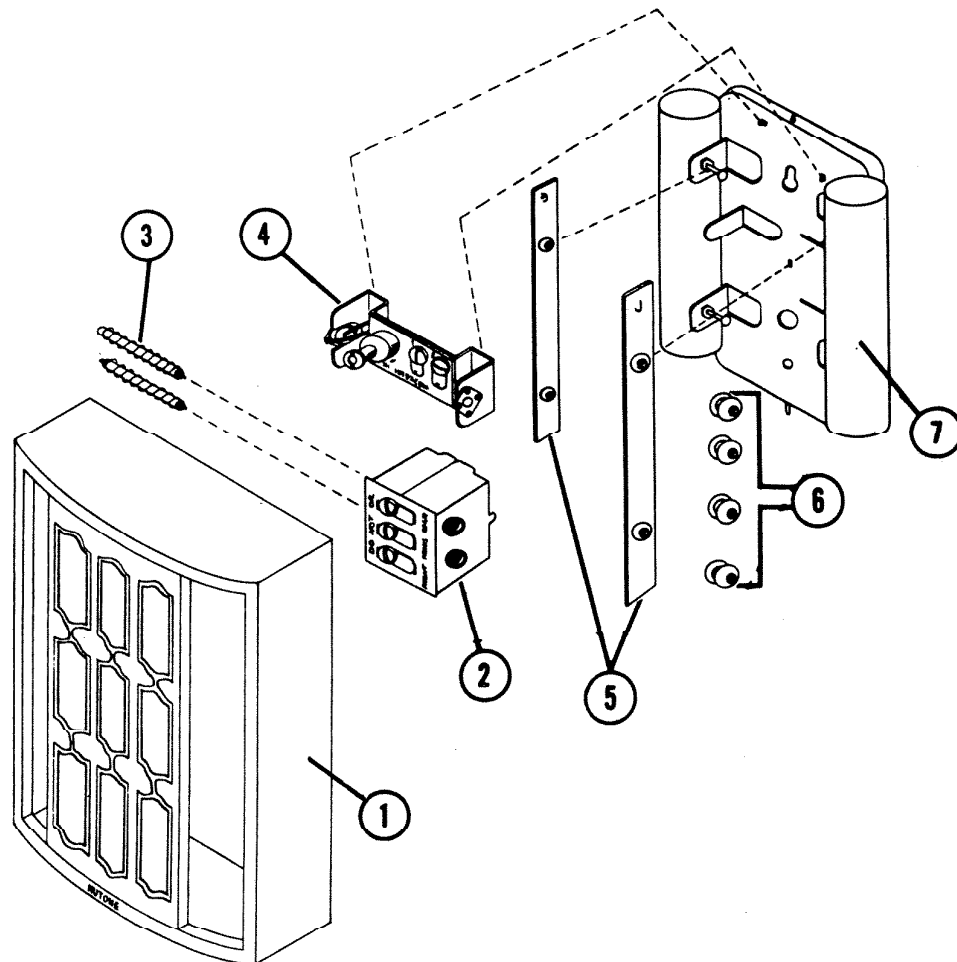

PARTS LIST

MODEL	L-74 CHIME
EFFECTIVE DATE	July 1, 1972

REF.	PART NO.	* Part used on other models.	NOMENCLATURE
1	9221		Cover
2	5186		Power Unit
3	69550		Plunger Set (2)
4	7851		Electronic Pick Up
5	69560		Reed Set (2) w/Grommets
6	69552		Grommet Set (4)
7	69566		Base Plate w/Resonators
8	9302		Base Plate Complete (not shown)
9	9907		Transformer Model 101N (not shown)