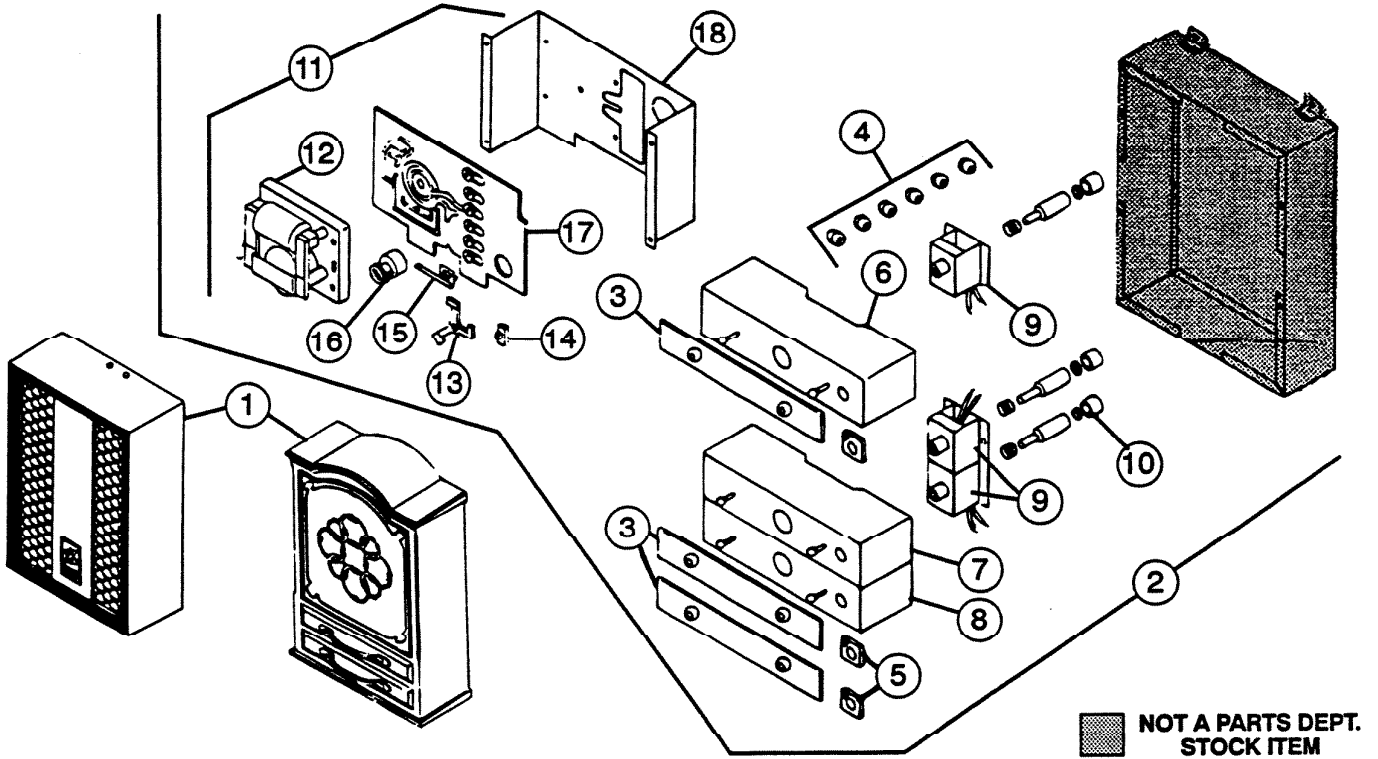

PARTS LIST

EFFECTIVE DATE	MODEL NUMBER	PRODUCT GROUP
AUGUST 1994	L-70, L-70N, LB-70 REVISED OBSOLETE	CHIME

REF.	ORIGINAL PART NO.	*PART DESCRIPTION	MODEL USED ON	CURRENT REPLACEMENT PART NO.
1	07785	COVER ASSEMBLY	LIME OAK	Void - not avail.
	07786		WALNUT	Void - not avail.
	07375		WALNUT	Void - not avail.
	07376		BLOND ELM	Void - not avail.
2	07750	MECHANISM ASSEMBLY - May be returned for repair	L-70	Void - not avail.
	08788		L-70N	Void - not avail.
	64213		LB-70	Void - not avail.
3	06548	REED SET - 3 WITH GROMMETS	L-70, L-70N, LB-70	Void - not avail.
4	69697	GROMMET SET - 6	L-70, L-70N, LB-70	69691-000
5	07761	PICK-UP COIL ASSEMBLY - 3 REQUIRED	L-70, L-70N, LB-70	Void - not avail.
(PLEASE SEE OTHER SIDE)				