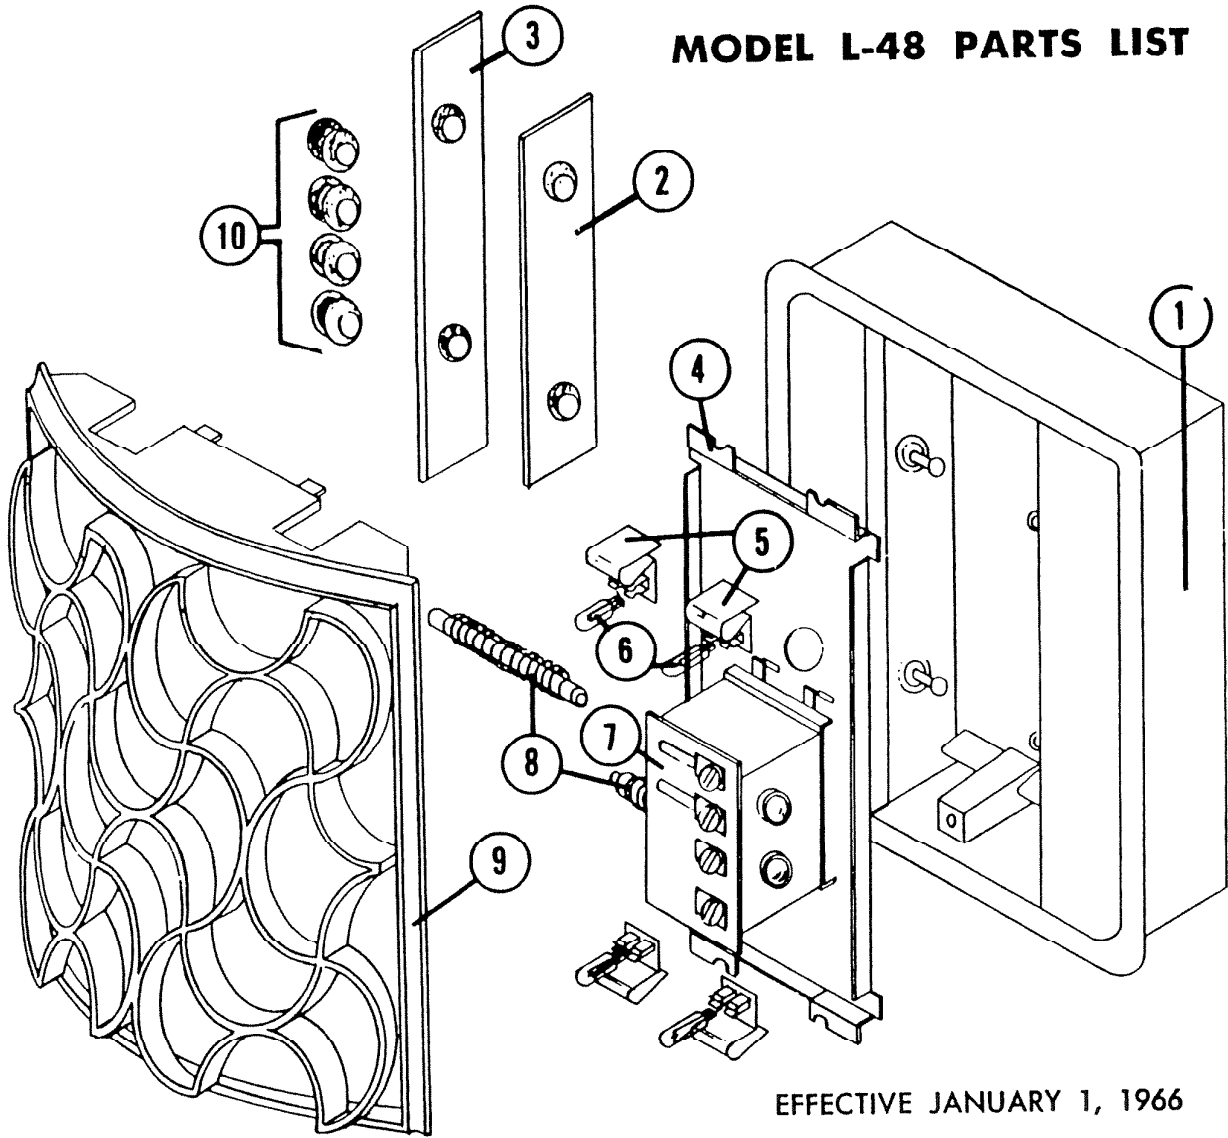

## MODEL L-48 PARTS LIST

EFFECTIVE JANUARY 1, 1966

Ref. No.	Part No.	Part Description
1	9482	Base Plate Assembly
2	3388	R.H. Reed & Grommet Assembly
3	3389	L.H. Reed & Grommet Assembly
4	9486	Sub Base
5	9461	Lamp Holder (1)
6	31450	Light Bulb (1) (G.E. Lamp 161)
7	9489	Coil & Housing Assembly less Plungers (Power Unit)
8	69607	Plunger Set (1-Double & 1-Single)
9	9494	Cover Assembly
*	9499	Envelope Assembly (Mtg. Screws)
10	4458	Grommet Set (4)
	9481	Mechanism Complete (Complete chime less Cover & Mtg. Screws, Ref. Nos. 1 thru 8)
	69608	Power Unit Complete (Coil & Housing Assy. and Plunger Set, Ref. No. 7 and 8)