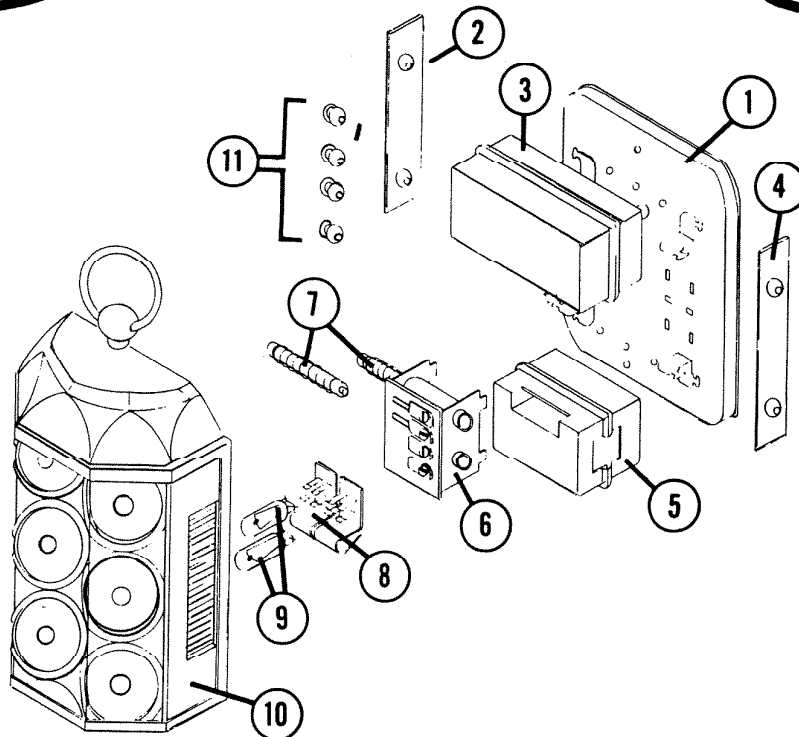

# MODEL L-45 PARTS LIST

EFFECTIVE JANUARY 1, 1966

Ref. No.	Part No.	Part Description
1	6727	Base Plate only
2	6823	L.H. Reed & Grommet Assembly
3	6729	Top Resonator
4	6825	R.H. Reed & Grommet Assembly
5	9458	Bottom Resonator
6	9463	Coil & Housing Assembly (Power Unit) less Plungers
7	69557	Plunger Set (2) (1-Double w/spring & 1-Single w/spring)
8	9461	Lamp Holder (1)
9	31450	Light Bulb (1) (G.E. Lamp #161)
10	9466	Cover Assembly w/Ornament #9473
11	2923	Grommet Set of (4)
*	2747	Envelope Assembly (Mtg. Screws) not shown
	9457	Mechanism Assembly (Complete chime less Cover & Mtg. Screws, Ref. No. 1 thru 9)
	69606	Power Unit Complete (Coil & Housing Assy. and Plunger Set, Ref. No. 5 and 7)

## PARTS LIST

MODEL

L-45  
CHIME

	PART NO.	*Part used on other model/s	PART DESCRIPTION
1	6727		Baseplate only
2	6823		L.H. Reed & Grommet Assy.
3	6729		Top Resonator
4	6825		R.H. Reed & Grommet Assy.
5	9458		Bottom Resonator
6	9463		Coil & Housing Assy. (Power Unit) less Plungers
7	69557		Plunger Set (2) (1-Double w/spring & 1-Single w/spring)
8	9461		Lamp Holder (1)
9	31450		Light Bulb (1) (G.E. Lamp #161)
10	9258		Cover Assy. w/Ornament #9473
11	2923		Grommet Set (4)
-	2747		Envelope Assy. (Mtg. Screws) not shown
-	9457		Mechanism Assy. (Complete chime less Cover & Mtg. Screws. Ref. No. 1 thru 9)
-	69606		Power Unit Complete (Coil & Housing Assy. and Plunger Set, Ref. No. 5 and 7)