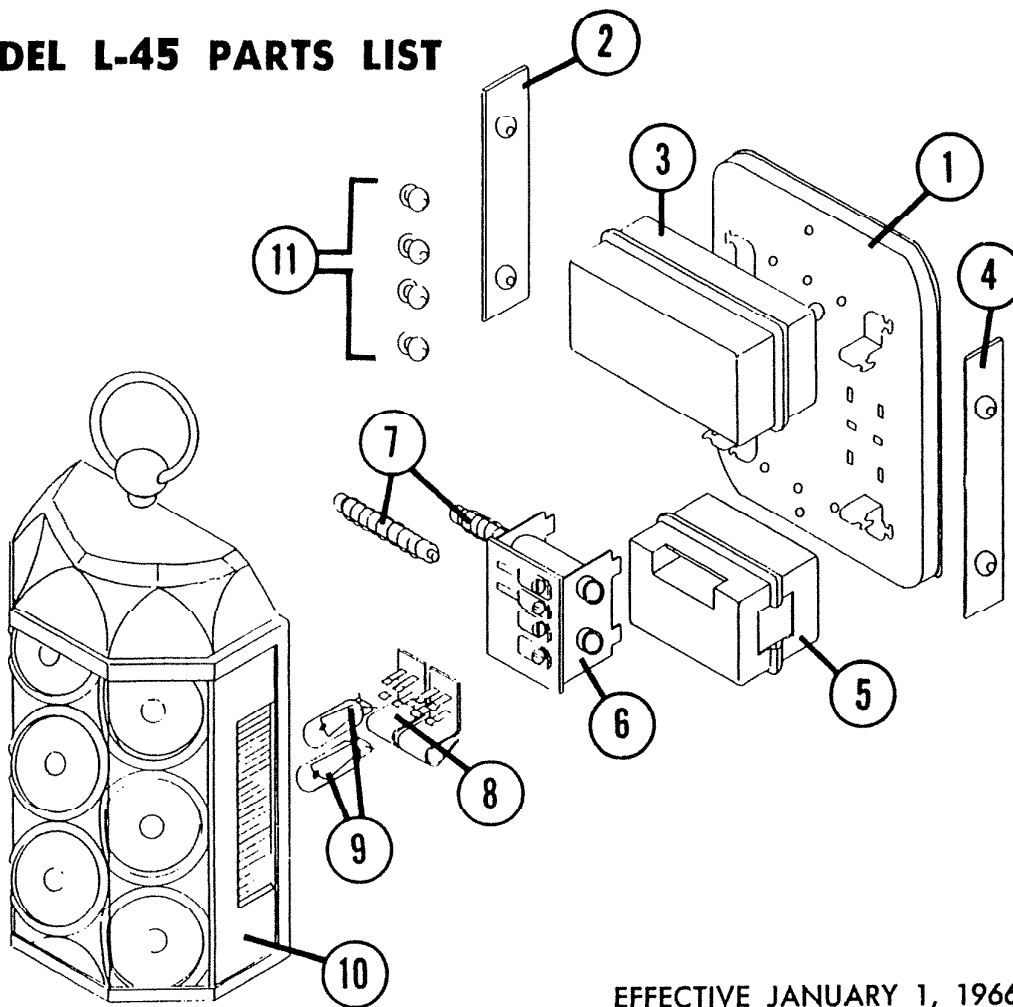

# MODEL L-45 PARTS LIST

EFFECTIVE JANUARY 1, 1966

Ref. No.	Part No.	Part Description
1	6727	Base Plate only
2	6823	L.H. Reed & Grommet Assembly
3	6729	Top Resonator
4	6825	R.H. Reed & Grommet Assembly
5	9458	Bottom Resonator
6	9463	Coil & Housing Assembly (Power Unit) less Plungers
7	69557	Plunger Set (2) (1-Double w/spring & 1-Single w/spring)
8	9461	Lamp Holder (1)
9	31450	Light Bulb (1) (G.E. Lamp #161)
10	9466	Cover Assembly w/Ornament #9473
11	2923	Grommet Set of (4)
*	2747	Envelope Assembly (Mtg. Screws) not shown
	9457	Mechanism Assembly (Complete chime less Cover & Mtg. Screws, Ref. No. 1 thru 9)
	69606	Power Unit Complete (Coil & Housing Assy. and Plunger Set, Ref. No. 5 and 7)

## PARTS LIST

MODEL

L-45  
CHIME

	PART NO.	*Part used on other model/s	PART DESCRIPTION
1	6727		Baseplate only
2	6823		L.H. Reed & Grommet Assy.
3	6729		Top Resonator
4	6825		R.H. Reed & Grommet Assy.
5	9458		Bottom Resonator
6	9463		Coil & Housing Assy. (Power Unit) less Plungers
7	69557		Plunger Set (2) (1-Double w/spring & 1-Single w/spring)
8	9461		Lamp Holder (1)
9	31450		Light Bulb (1) (G.E. Lamp #161)
10	9258		Cover Assy. w/Ornament #9473
11	2923		Grommet Set (4)
-	2747		Envelope Assy. (Mtg. Screws) not shown
-	9457		Mechanism Assy. (Complete chime less Cover & Mtg. Screws. Ref. No. 1 thru 9)
-	69606		Power Unit Complete (Coil & Housing Assy. and Plunger Set, Ref. No. 5 and 7)