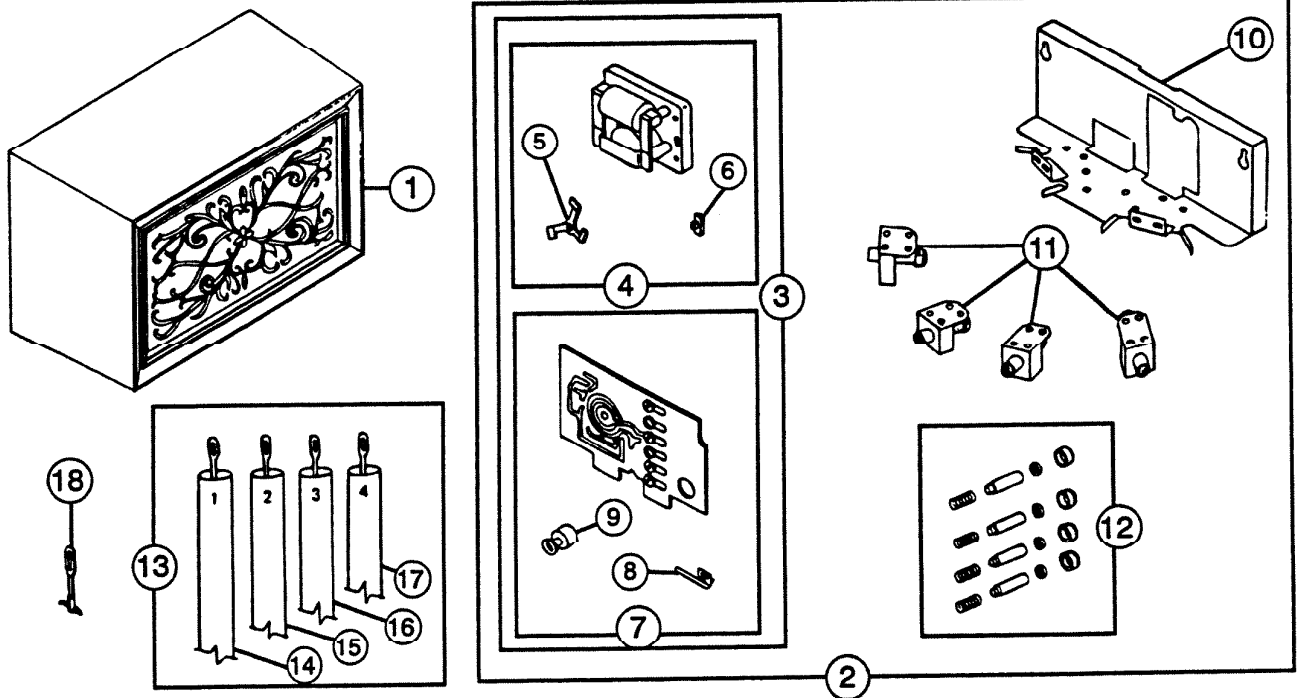

PARTS LIST

EFFECTIVE DATE	MODEL NUMBER	PRODUCT GROUP
OCTOBER 1994	L-42, L-42N, LA-42, LB-42, LC-42 REVISED	CHIME

REF.	ORIGINAL PART NO.	*PART DESCRIPTION	MODEL USED ON	CURRENT REPLACEMENT PART NO.	
1	06790	COVER ASSEMBLY	LIME OAK	L-42	Void - not avail.
	09281		EBONY		
	09282		WALNUT	L-42N	
	00841		BLOND ELM	LA-42, LB-42,	
	67558		OAK	LC-42	
2	04627	MECHANISM ASSEMBLY	L-42	Void - not avail.	
	08772		L-42N, LA-42	1236A-000 Can be used as Sub.	
	64182		LB-42, LC-42		
3	69576	P.C. BOARD & MOTOR ASSEMBLY	L-42	Void - not avail.	
	69705		L-42N, LA-42	1236A-000 Can be used as Sub.	
	69582, 69682		LB-42, LC-42		

(PLEASE SEE OTHER SIDE)

NuTone

NuTone
Attn: Parts Department
Madison & Red Bank Rds.
Cincinnati, OH 45227-1599
Phone: (513) 527-5426
Fax: (513) 527-5173

NOTE: Always order by current part number