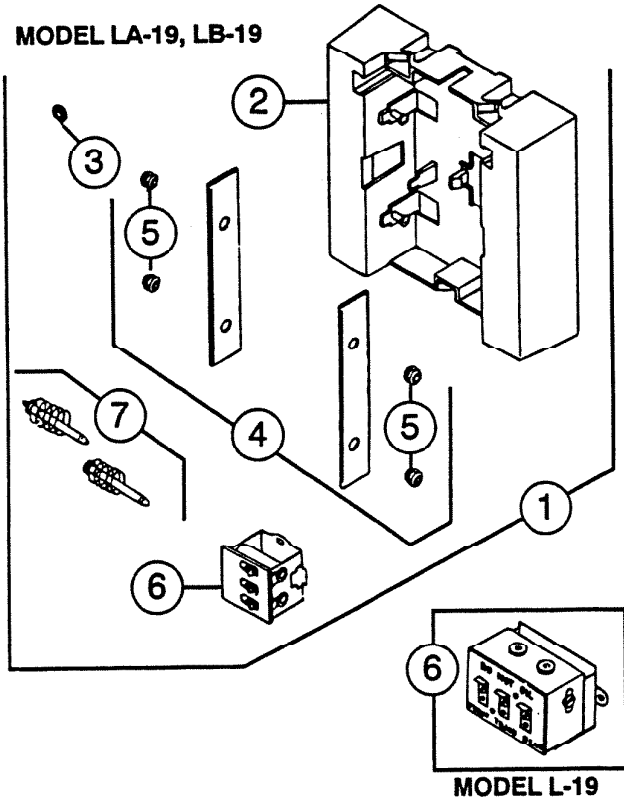

# PARTS LIST

EFFECTIVE DATE	MODEL NUMBER	PRODUCT GROUP
SEPTEMBER 1994	L-19, LA-19, LB-19 REVISED	CHIME

MODEL LA-19, LB-19

MODEL L-19

REF.	ORIGINAL PART NO.	*PART DESCRIPTION	MODEL USED ON	CURRENT REPLACEMENT PART NO.
1	3989	MECHANISM – Complete	L-19	Void - not avail.
	63605		LA-19	65272-000
	65272		LB-19	
2	3971	BASEPLATE ASSEMBLY	L-19	Void - not avail.
	65264		LA-19	66439-000
	66439		LB-19	
3	01667	BUMPER	LA-19, LB-19	67274-000
4	69555	REED SET WITH GROMMETS	L-19	Void - not avail.
	69666		LA-19, LB-19	69666-000
(PLEASE SEE OTHER SIDE)				

# NuTone

NuTone  
Attn: Parts Department  
Madison & Red Bank Rds.  
Cincinnati, OH 45227-1599  
Phone: (513) 527-5426  
Fax: (513) 527-5173

NOTE: Always order by  
current part number

REF.	ORIGINAL PART NO.	*PART DESCRIPTION	MODEL USED ON	CURRENT REPLACEMENT PART NO.
5	4458	GROMMET SET – 6	L-19	69691-000
	7072		LA-19, LB-19	
6	5182	POWER UNIT WITH PLUNGERS	L-19	Void - not avail.
	63562		LA-19, LB-19	1133A-000
7	69672	PLUNGER SET – 1-Front, Double 2-Rear, Single	L-19	69550-000
	69676		LA-19, LB-19	
8	3966	COVER	L-19	Void - not avail.
	63610		LA-19, LB-19	

↑

**NOTE: Always order by  
current part number**