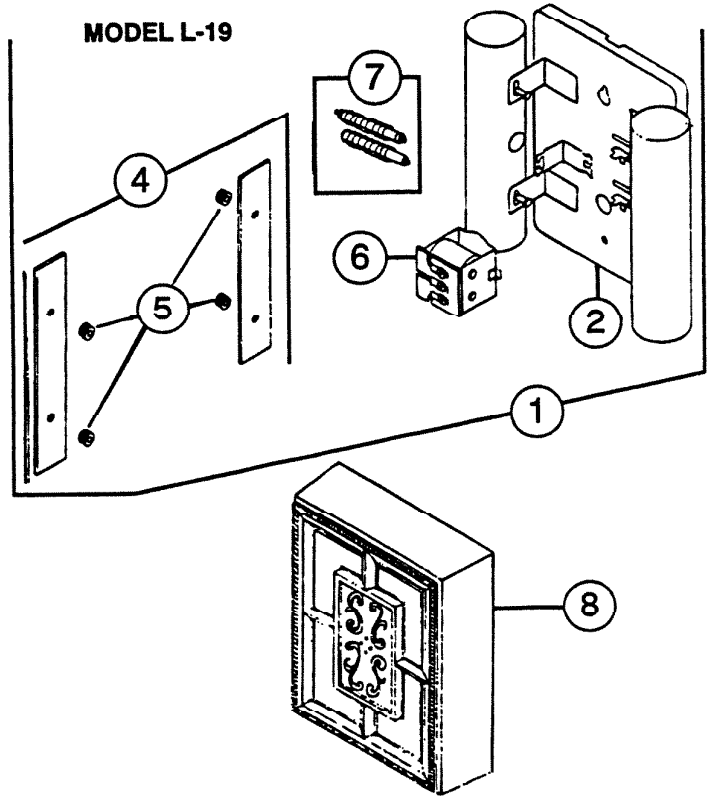

# PARTS LIST

EFFECTIVE DATE	MODEL NUMBER	PRODUCT GROUP
SEPTEMBER 1994	L-19, LA-19, LB-19 REVISED	CHIME

MODEL LA-19, LB-19

MODEL L-19

REF.	ORIGINAL PART NO.	*PART DESCRIPTION	MODEL USED ON	CURRENT REPLACEMENT PART NO.
1	3989	MECHANISM – Complete	L-19	Void - not avail.
	63605		LA-19	65272-000
	65272		LB-19	
2	3971	BASEPLATE ASSEMBLY	L-19	Void - not avail.
	65264		LA-19	66439-000
	66439		LB-19	
3	01667	BUMPER	LA-19, LB-19	67274-000
4	69555	REED SET WITH GROMMETS	L-19	Void - not avail.
	69666		LA-19, LB-19	69666-000
(PLEASE SEE OTHER SIDE)				

# NuTone

NuTone  
Attn: Parts Department  
Madison & Red Bank Rds.  
Cincinnati, OH 45227-1599  
Phone: (513) 527-5426  
Fax: (513) 527-5173

NOTE: Always order by  
current part number

REF.	ORIGINAL PART NO.	*PART DESCRIPTION	MODEL USED ON	CURRENT REPLACEMENT PART NO.
5	4458	GROMMET SET – 6	L-19	69691-000
	7072		LA-19, LB-19	
6	5182	POWER UNIT WITH PLUNGERS	L-19	Void - not avail.
	63562		LA-19, LB-19	1133A-000
7	69672	PLUNGER SET – 1-Front, Double 2-Rear, Single	L-19	69550-000
	69676		LA-19, LB-19	
8	3966	COVER	L-19	Void - not avail.
	63610		LA-19, LB-19	

↑

**NOTE: Always order by  
current part number**