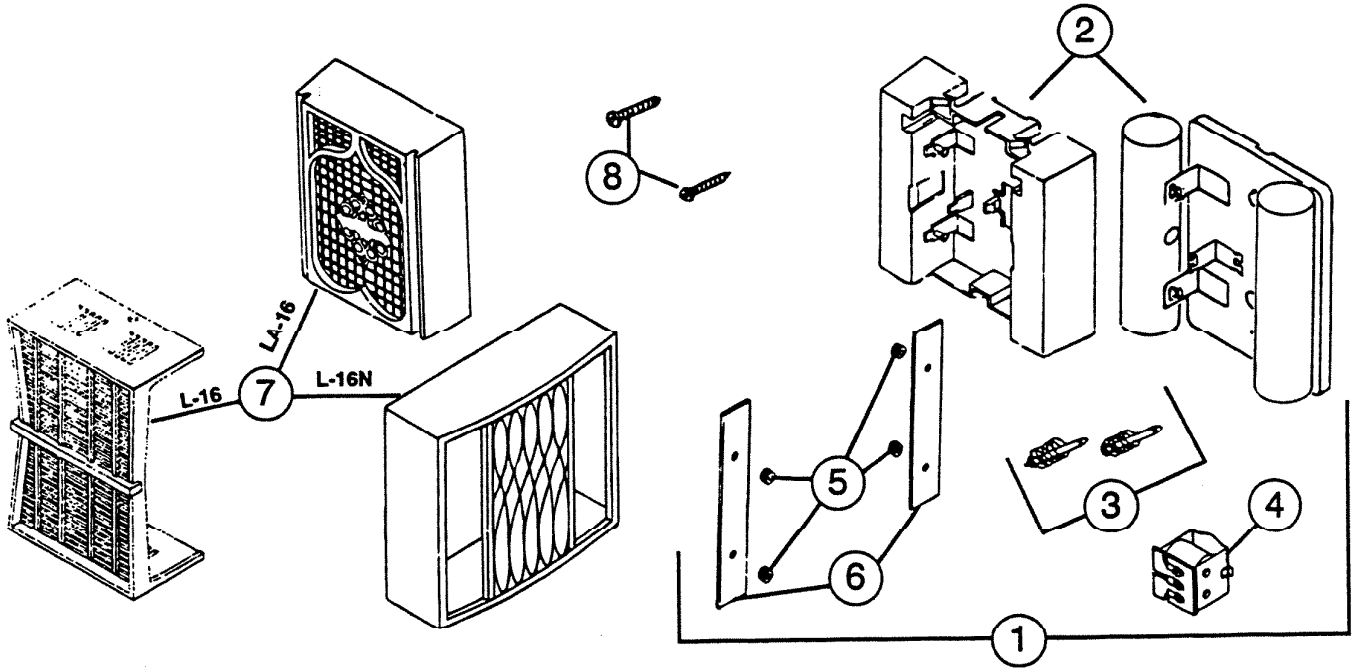

PARTS LIST

EFFECTIVE DATE	MODEL NUMBER	PRODUCT GROUP
SEPTEMBER 1994	L-16, L-16N, LA-16 REVISED	CHIME

REF.	ORIGINAL PART NO.	*PART DESCRIPTION	MODEL USED ON	CURRENT REPLACEMENT PART NO.
1	3344	MECHANISM ASSEMBLY	SILVER	65272-000
	3350		GOLD	
	65272		BLACK	
2	69553	BASEPLATE	SILVER	Void - not avail.
	69554		GOLD	
	65264		BLACK	66439-000
3	69672	PLUNGER SET - 1 - Front, Double 2 - Rear, Single	L-16, L-16N	69550-000
	69676		LA-16	
4	5186	POWER UNIT WITH PLUNGERS	L-16, L-16N	Void - not avail.
	63563		LA-16	1133A-000
5	4458	GROMMET SET - 6	L-16, L-16N	69691-000
	7072		LA-16	
(PLEASE SEE OTHER SIDE)				

NuTone

NuTone
 Attn: Parts Department
 Madison & Red Bank Rds.
 Cincinnati, OH 45227-1599
 Phone: (513) 527-5426
 Fax: (513) 527-5173

NOTE: Always order by current part number

REF.	ORIGINAL PART NO.	*PART DESCRIPTION	MODEL USED ON	CURRENT REPLACEMENT PART NO.
6	69555	REED SET WITH GROMMETS	L-16, L-16N	Void - not avail.
	69666		LA-16	6966-000
7	2732	COVER	L-16	Void - not avail.
	2733			
	9208		WHITE	
	9209'		IVORY	
	65446		LA-16	67153-000
8	2747	ENVELOPE ASSEMBLY (Mtg. Screws)	All Models	65361-000

↑

NOTE: Always order by current part number