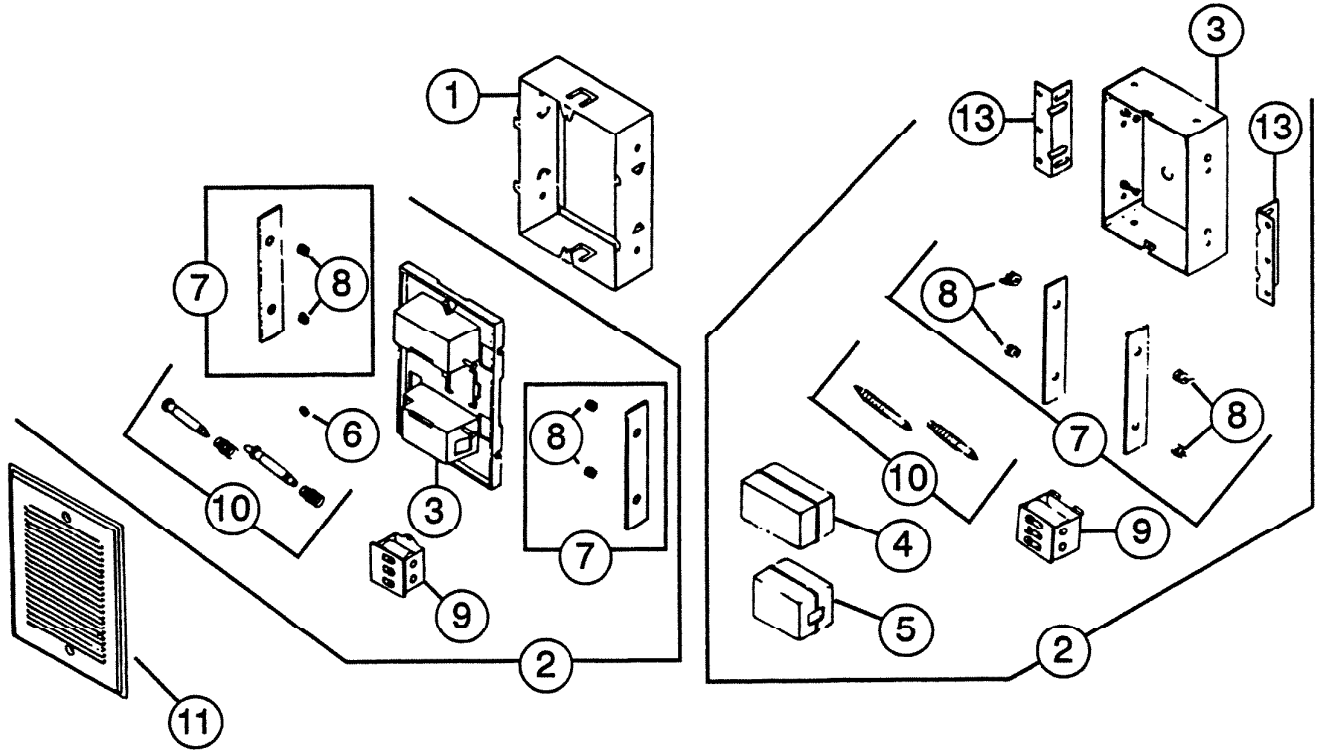

PARTS LIST

EFFECTIVE DATE	MODEL NUMBER	PRODUCT GROUP
SEPTEMBER 1994	L-14, LA-14, LB-14 REVISED LA-14WW NEW	CHIME

REF.	ORIGINAL PART NO.	*PART DESCRIPTION	MODEL USED ON	CURRENT REPLACEMENT PART NO.
1	66419	"A" BOX ASSEMBLY	LB-14	66419-000
2	6737	MECHANISM ASSEMBLY	L-14	63560-000
	9985		LA-14	
	63560			63560-000
3	5939	BASEPLATE & REED STUD ASSEMBLY	L-14	63560-000
	9986		LA-14	
	63561		LB-14	63561-000
4	6731	TOP RESONATOR	L-14, LA-14	Void - not avail.
5	5936	BOTTOM RESONATOR	L-14, LA-14	Void - not avail.
6	01667	BUMPER	LB-14	67274-000

(PLEASE SEE OTHER SIDE)

NuTone

NuTone
Attn: Parts Department
Madison & Red Bank Rds.
Cincinnati, OH 45227-1599
Phone: (513) 527-5426
Fax: (513) 527-5173

↑
**NOTE: Always order by
current part number**

REF.	ORIGINAL PART NO.	*PART DESCRIPTION	MODEL USED ON	CURRENT REPLACEMENT PART NO.
7	69551	REED SET WITH GROMMETS	L-14, LA-14	Void - not avail.
	69669		LB-14	69669-000
8	69552	GROMMET SET	L-14	69691-000
	4458		LA-14	
	69683		LB-14	69683-000
9	5917	POWER UNIT ONLY	L-14	Void - not avail.
	63598		LA-14	63598-000
	63562		LB-14	1133A-000
10	69550	PLUNGER SET – 1 - Double, Front 2 - Single, Rear	L-14	69550-000
	69676		LA-14	
	69693		LB-14	
11	5934	GRILLE ASSEMBLY	L-14, LA-14, LB-14	66422-243
	66422		LB-14WW	66422-206
12	69542	GRILLE SCREW SET (2 – #4 X ¾ PH. "A" Oval) – Not Shown	L-14, LA-14	1082A-000
	66508		LB-14	
13	1594	MOUNTING BRACKET – 1	L-14, LA-14	Void - not avail.
14		GRILLE SCREW – 1 (2 Required) – Not Shown	LB-14WW	52770-039

↑

NOTE: Always order by current part number