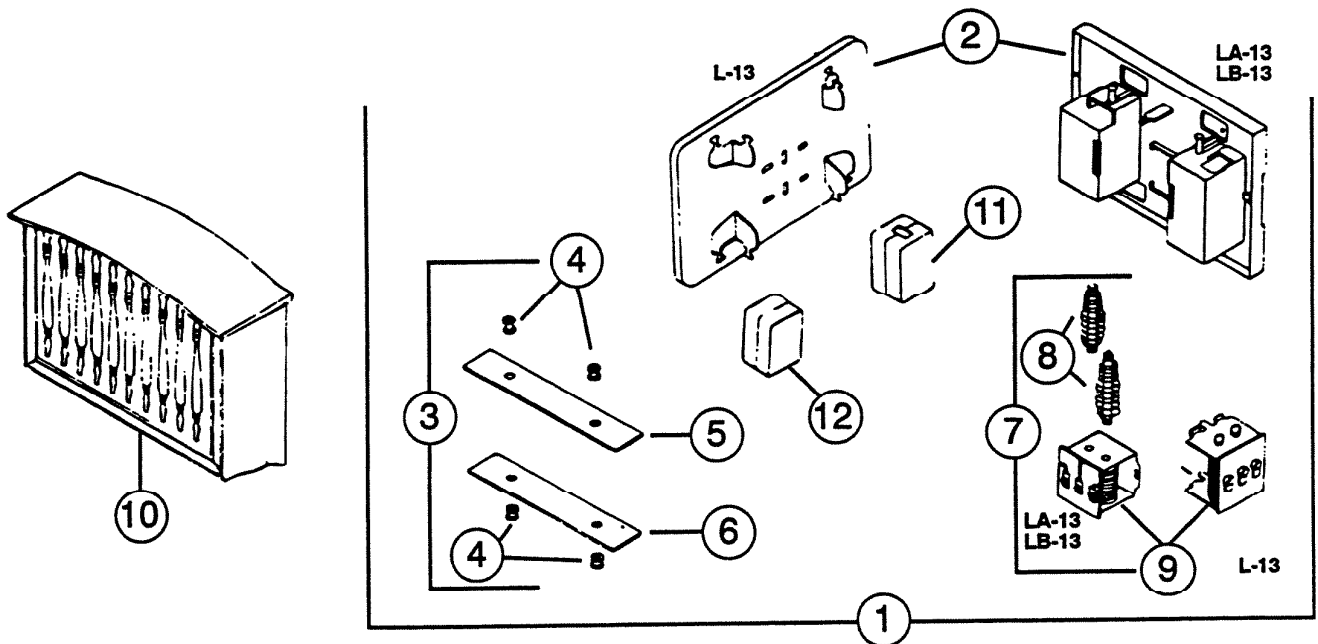

PARTS LIST

EFFECTIVE DATE	MODEL NUMBER	PRODUCT GROUP
SEPTEMBER 1994	L-13, LA-13, LB-13 REVISED LB-13MA NEW	CHIME

REF.	ORIGINAL PART NO.	*PART DESCRIPTION	MODEL USED ON	CURRENT REPLACEMENT PART NO.
1	6737	MECHANISM ASSEMBLY	L-13	63560-000
	63560		LA-13, LB-13	
2	6727	BASE	L-13	Void - not avail.
	63561		LA-13, LB-13	63561-000
3	69548	REED SET	L-13	69669-000
	69669		LA-13, LB-13	
4	2923	GROMMET SET - 6	L-13, LA, 13, LB-13	69683-000
5	4375	TOP REED	L-13, LA-13, LB-13	69669-000
6	4376	BOTTOM REED	L-13	69669-000
	6752		LA-13, LB-13	

(PLEASE SEE OTHER SIDE)

NuTone

NuTone
 Attn: Parts Department
 Madison & Red Bank Rds.
 Cincinnati, OH 45227-1599
 Phone: (513) 527-5426
 Fax: (513) 527-5173

NOTE: Always order by
 current part number

REF.	ORIGINAL PART NO.	*PART DESCRIPTION	MODEL USED ON	CURRENT REPLACEMENT PART NO.
7	69641	POWER UNIT – Complete	L-13	Void - not avail.
	65078		LA-13, LB-13	1133A-000
8	69547	PLUNGER SET – 1 Front, Double 2 Rear, Single	L-13	69550-000
	69670		LA-13, LB-13	69550-000
9	4395	POWER UNIT WITH PLUNGERS	L-13	Void - not avail.
	63562		LA-13, LB-13	1133A-000
10	9201	COVER	L-13	54810-295
	54810		LA-13, LB-13	
11	6729	RESONATOR – Large	L-13	Void - not avail.
12	4257	RESONATOR – Small	L-13	Void - not avail.
--	63576	COVER CLIP – Not Shown	L-13, LA-13, LB-13	63576-000
--	65364	ENVELOPE ASSEMBLY (Mtg. Screws) Not Shown	L-13, LA-13, LB-13	65364-000

↑

NOTE: Always order by current part number