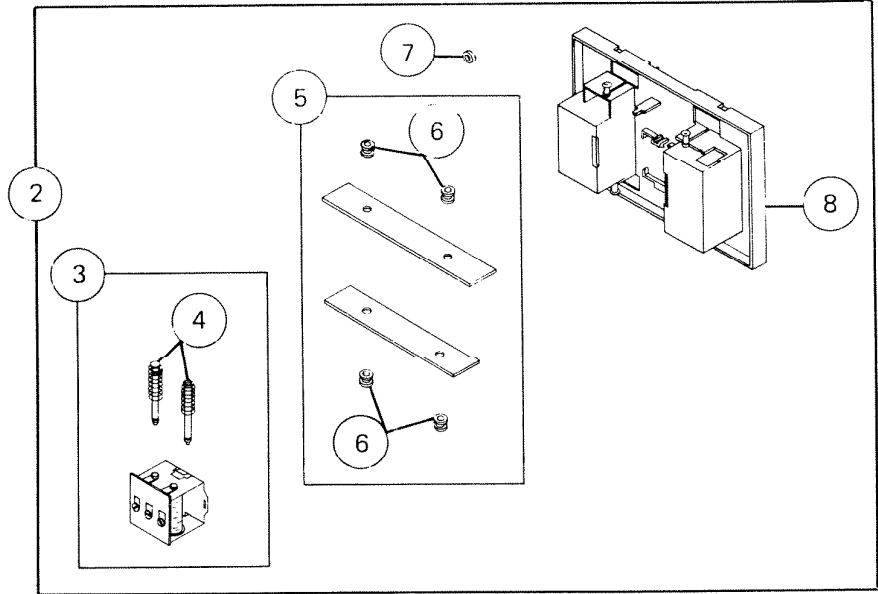

PARTS LIST

EFFECTIVE DATE	MODEL	PRODUCT GROUP
JAN. 1991	KA-10 KB-10 REVISED	CHIMES

MODEL KB-10

MODEL KA-10

COVERS FOR MODEL KA-10 HAVE BEEN REPLACED BY THE COVERS USED ON MODEL KB-10.

REF.	ORIGINAL PART NO.	* PART DESCRIPTION	MODEL USED ON	CURRENT REPLACEMENT PART NO.	
1	63572	COVER	WHITE	KA-10	VOID NOT AVAILABLE USE KB-10 COVERS
	63573		BEIGE		
	30929		WHITE-WHITE	KB-10	
	52679		OFF WHITE		
2	63560	MECHANISM ASSEMBLY		53040-000	
3	63562	POWER UNIT - COMPLETE		1133A-000	
4	69550	PLUNGER SET: 1 SINGLE, 1 DOUBLE	ALL MODELS	69550-000	
5	69669	REED SET W/GROMMETS		69669-000	
6	69683	GROMMET SET - 4		69683-000	
7	67274	RUBBER BUMPER		67274-000	
8	63561	BASE		63561-000	

NOTE: Always order by current part number.