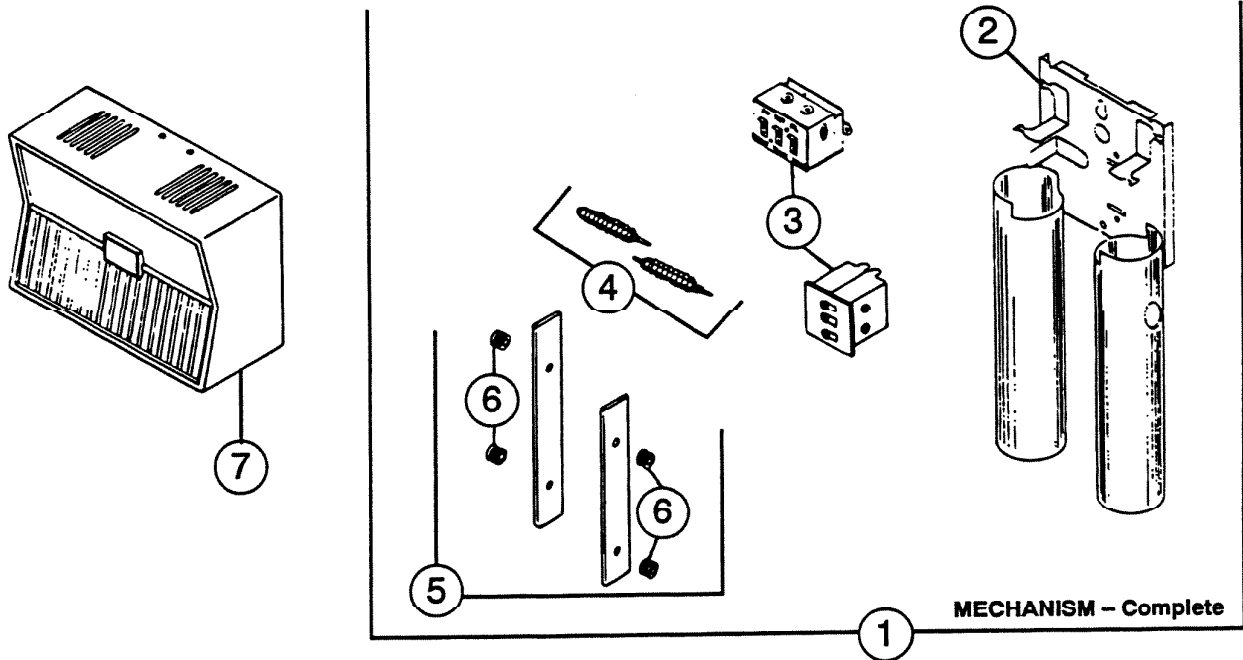

# PARTS LIST

EFFECTIVE DATE	MODEL NUMBER	PRODUCT GROUP
SEPTEMBER 1994	K-23, L-23 REVISED	CHIME

REF.	ORIGINAL PART NO.	*PART DESCRIPTION	MODEL USED ON	CURRENT REPLACEMENT PART NO.
1	5232	MECHANISM ASSEMBLY	K-23	Void - not avail.
	5240		L-23	
2	68562	BASEPLATE AND RESONATOR ASSEMBLY	K-23, L-23	Void - not avail.
3	5182	POWER UNIT ONLY	K-23	Void - not avail.
	5186		L-23	
4	69563	PLUNGER SET - 1- Front, 1-Rear	K-23, L-23	69695-000
5	69564	REED SET	K-23, L-23	69564-000
6	69565	GROMMET SET - 6	K-23	69683-000
	4458		L-23	
7	2719	COVER	K-23, L-23	67567-290
	2917			
	4164			