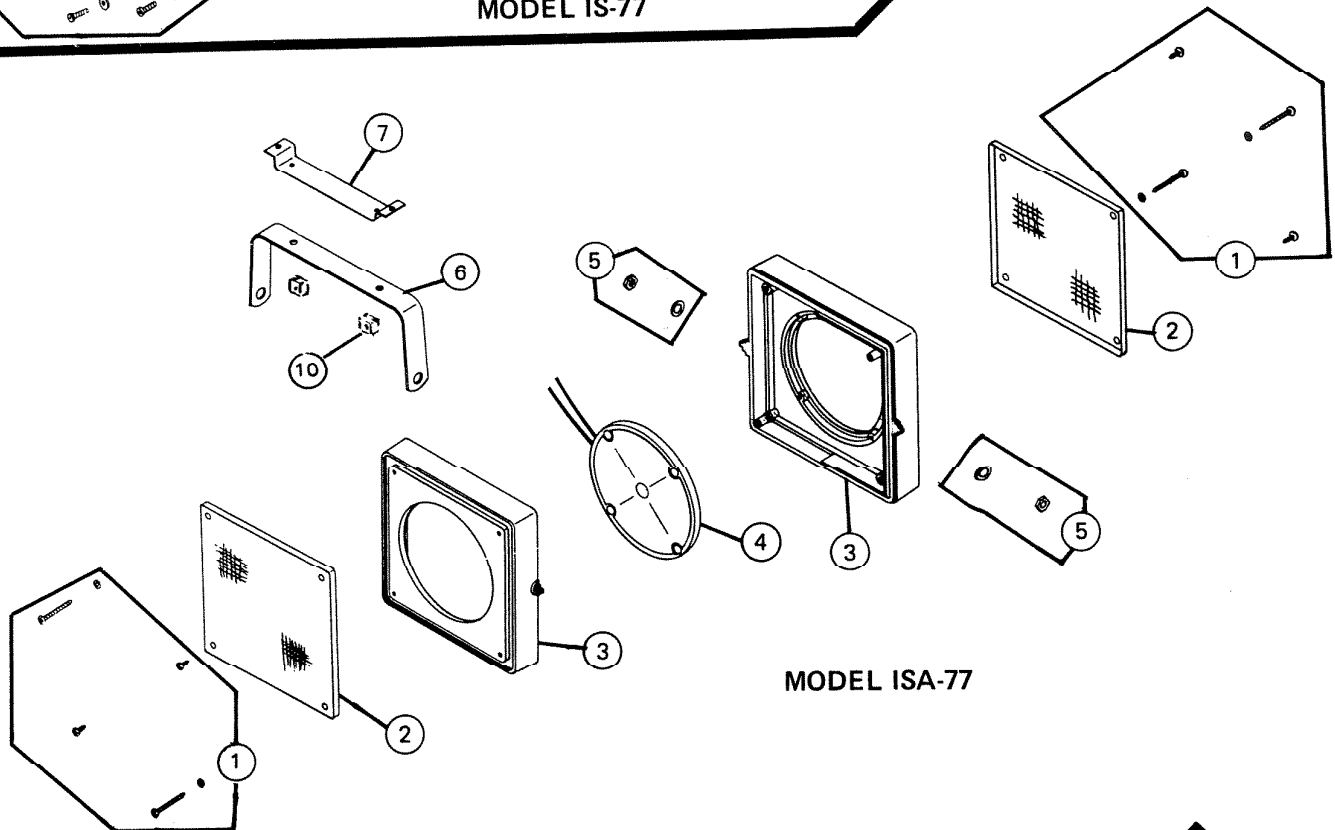

PARTS LIST

EFFECTIVE DATE	MODEL	PRODUCT GROUP
APRIL 1985	IS-77, ISA-77 REVISED	ELEC-TRONICS

REF	ORIGINAL PART NO	PART DESCRIPTION	MODEL USED ON	CURRENT REPLACEMENT PART NO
1	54379	SCREW SET	IS-77	0540A-000
	39693		ISA-77	0541A-000
2	38425	GRILLE	IS-77 ISA-77	38425-000
3	38423	SPEAKER HOUSING (1) 2 REQUIRED	IS-77	38423-000
	38910		ISA-77	38910-267
4	36074	SPEAKER - 25 ohm 8"	IS-77	36074-000
	36130		ISA-77	36130-000
5	0542A	NUT/WASHER SET - 2 EA.	IS-77	0542A-000
	0543A		ISA-77	0543A-000
6	38447	MOUNTING BRACKET	IS-77	VOID-NOT AVAILABLE
	38911		ISA-77	38911-008
7	41365	HANGER BRACKET ASSEMBLY	IS-77 ISA-77	41365-000
8	38424	CONNECTING STRAP	IS-77	VOID-NOT AVAILABLE
9	39267	BUSHING	IS-77	VOID-NOT AVAILABLE
10	63102	NUT (1) - HEX	IS-77	39418-000
	39418		ISA-77	
11	39269	SPACER (1) 4 REQUIRED	IS-77	39269-000