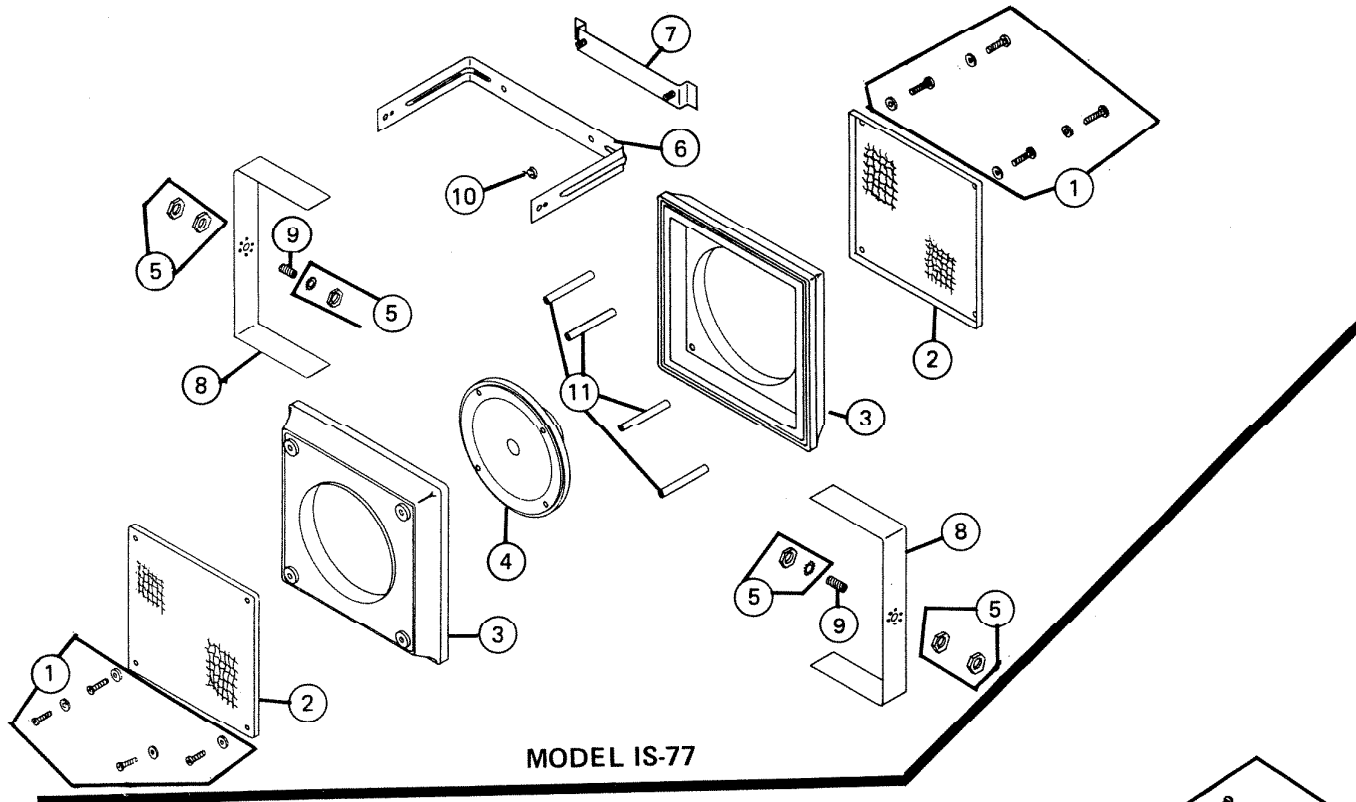

PARTS LIST

EFFECTIVE DATE	MODEL	PRODUCT GROUP
APRIL 1985	IS-77, ISA-77 REVISED	ELEC-TRONICS

REF	ORIGINAL PART NO	PART DESCRIPTION	MODEL USED ON	CURRENT REPLACEMENT PART NO
1	54379	SCREW SET	IS-77	0540A-000
	39693		ISA-77	0541A-000
2	38425	GRILLE	IS-77 ISA-77	38425-000
3	38423	SPEAKER HOUSING (1) 2 REQUIRED	IS-77	38423-000
	38910		ISA-77	38910-267
4	36074	SPEAKER - 25 ohm 8"	IS-77	36074-000
	36130		ISA-77	36130-000
5	0542A	NUT/WASHER SET - 2 EA.	IS-77	0542A-000
	0543A		ISA-77	0543A-000
6	38447	MOUNTING BRACKET	IS-77	VOID-NOT AVAILABLE
	38911		ISA-77	38911-008
7	41365	HANGER BRACKET ASSEMBLY	IS-77 ISA-77	41365-000
8	38424	CONNECTING STRAP	IS-77	VOID-NOT AVAILABLE
9	39267	BUSHING	IS-77	VOID-NOT AVAILABLE
10	63102	NUT (1) - HEX	IS-77	39418-000
	39418		ISA-77	
11	39269	SPACER (1) 4 REQUIRED	IS-77	39269-000