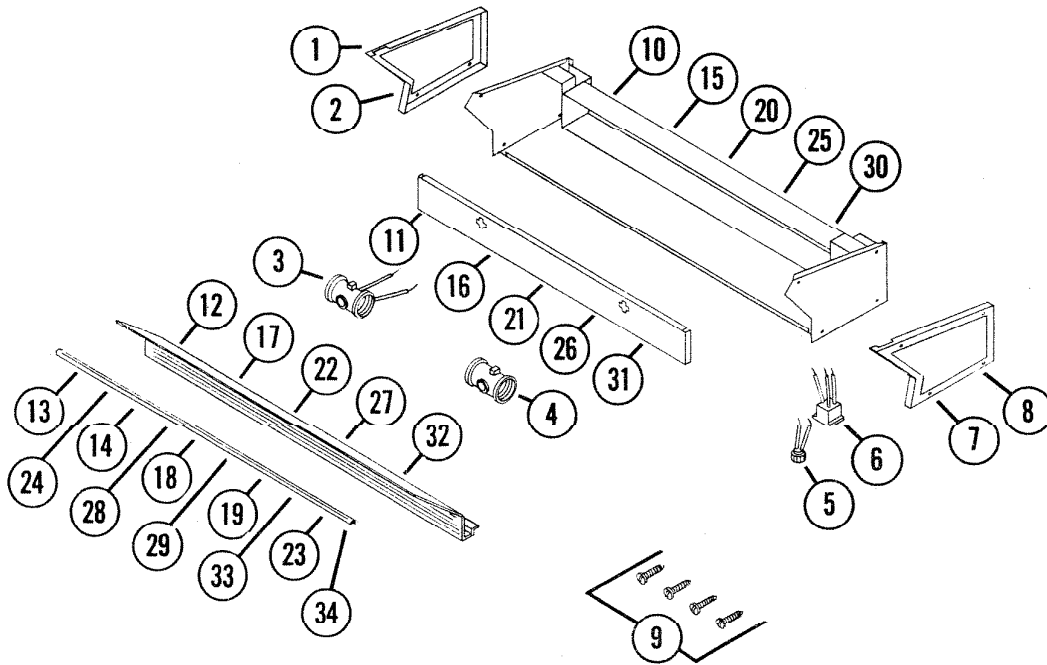

EFFECTIVE DATE

May 1, 1971

NuTone

PARTS LIST

MODEL
ILS 24 thru ILG 748
Bathroom Cabinets

REF.	PART NO.	*Part used on other model/s	PART DESCRIPTION
<u>COMMON PARTS</u>			
1	91227		End Cap L. H. Gold
2	91216		End Cap L. H. Silver
3	90995		Socket 18" Lead
4	90994		Socket 6" Lead
5	90185		Switch
6	90268		Outlet
7	91226		End Cap R. H. Gold
8	91215		End Cap R. H. Silver
9	91219		Envelope Assy.
10	91209		Housing Assy. 24" <u>MODEL ILS-24 & ILG 724</u>
11	91214		Reflector
12	90996		Shade
13	91228		Trim Gold
14	91217		Trim Silver

PLEASE SEE OTHER SIDE

Order Parts From: PARTS DEPT. C/O

NuTone

REF.	PART NO.	*Part used on other model/s	PART DESCRIPTION
15	91232		Housing Assy. 30" <u>MODEL ILS-30 & ILG 730</u>
16	91235		Reflector
17	91237		Shade
18	91243		Trim Gold
19	91236		Trim Silver
20	91247		Housing Assy. 36" <u>MODEL ILS-36 & ILG 736</u>
21	91250		Reflector
22	91047		Shade
23	91256		Trim Gold
24	91251		Trim Silver
25	91260		Housing Assy. 42" <u>MODEL ILS-42 & ILG 742</u>
26	91263		Reflector
27	91265		Shade
28	91270		Trim Gold
29	91264		Trim Silver
30	91274		Housing Assy. 48" <u>MODEL ILS 48 & ILG 748</u>
31	91277		Reflector
32	91279		Shade
33	91284		Trim Gold
34	91278		Trim Silver