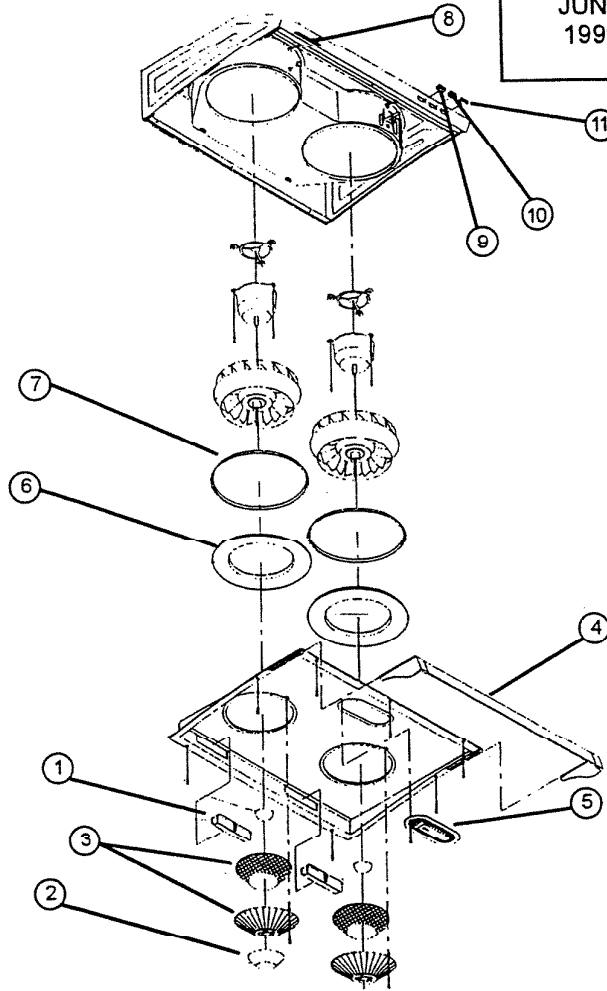

PARTS LIST

EFFECTIVE DATE	MODEL NUMBER	PRODUCT GROUP
Rev. JUNE 1999	HCH-5230WW HCH-5230AL HCH-5230SS	RANGE HOODS

REF.	ORIGINAL PART NO.	PART DESCRIPTION	CURRENT REPLACEMENT PART NO.
1	0391B	Oil Cup (Rear)	0391B-000
2	0390B	Oil Cup (Inlet)	0390B-000
3	0389B	Grille Assembly (Includes filter & guard)	0389B-000
4	0388B	Visor	0388B-000
5	0394B	Light Lens	0394B-000
6	0393B	Collector Ring	0393B-000
7	0392B	Spacer Ring	0392B-000
8	87039	Nameplate - WW	87039-000
	87040	Nameplate - AL	87040-000
	87041	Nameplate - SS	87041-000
9	0787B	Switch (Left)	0787B-000
10	0788B	Switch (Right)	0788B-000
11	0789B	Switch - Lite	0789B-000

NuTone®

NuTone
Attn: Parts Department
Madison & Red Bank Rds.
Cincinnati, OH 45227-1599

↑
**NOTE: Always order by
current part number**

HCH-5200 I.I.