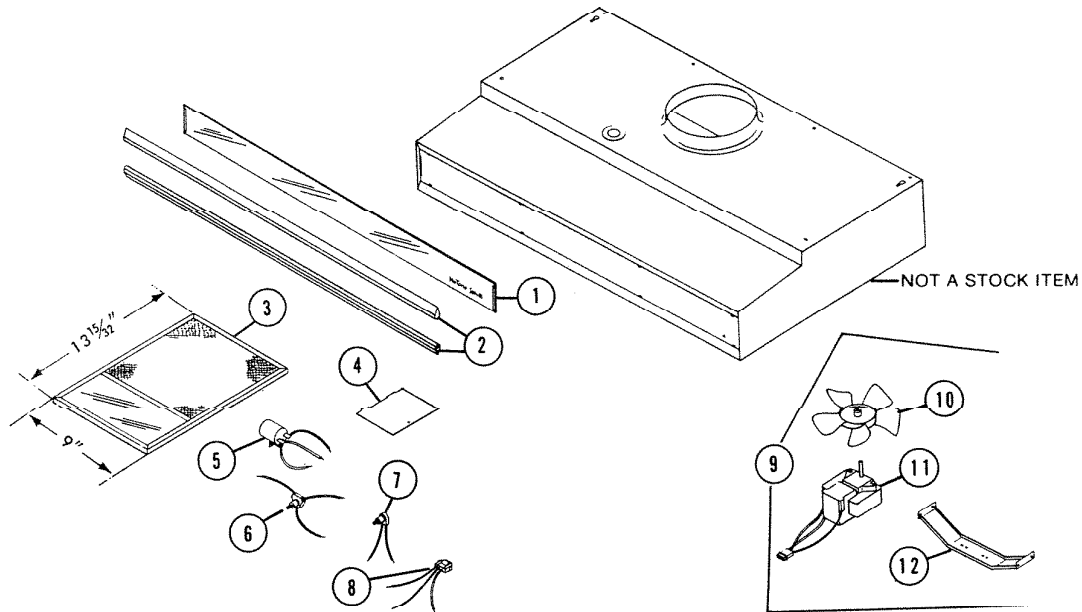

PARTS LIST

EFFECTIVE DATE	MODEL	PRODUCT GROUP
DECEMBER 1976	GV-10 SERIES 30" & 36"	HOOD

REF.	ORIGINAL PART NO.	* PART DESCRIPTION	MODEL USED ON	CURRENT REPLACEMENT PART NO.
1	66762	Glass Panel	30"	66762-000
	66763		36"	66763-000
2	66767	Front Trim (1) Top or Bottom	30"	66767-014
	66768		36"	66768-014
3	66770	Filter Lens Assy. 9 x 13 $\frac{1}{2}$	GV-10	66770-000
4	21981	Cover	GV-10	21981-000
5	18775	Light Socket	GV-10	18775-000
6	24485	Fan Switch	GV-10	24485-000
7	17163	Light Switch	GV-10	17163-000
8	27240	Plug Housing	GV-10	27240-000
9	1281A	"B" Unit	GV-10	1281A-000
10	27860	Fan Blade	GV-10	27860-000
11	27898	Motor	GV-10	27898-000
12	27850	Motor Mtg. Brkt.	GV-10	27850-000