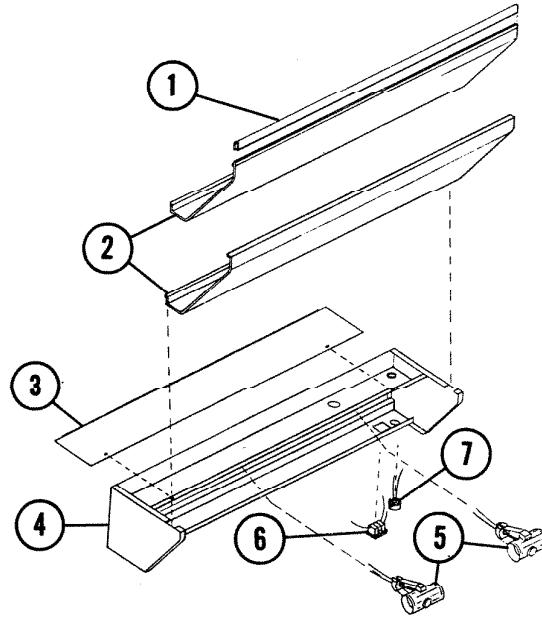

PARTS LIST

MODEL	DL-24 THRU DL-48 GL-24 THRU GL-48 WL-24 THRU WL-48
EFFECTIVE DATE	AUGUST, 1973

REF.	ORIGINAL PART NO.	* PART DESCRIPTION	MODEL USED ON	CURRENT REPLACEMENT PART NO.	
1	92763-000	TRIM 24"	SILVER	DL-24	92763-000
	92784-000		GOLD	GL-24	92784-000
	92764-000	TRIM 30"	SILVER	DL-30	92764-000
	92785-000		GOLD	GL-30	92785-000
	92765-000	TRIM 36"	SILVER	DL-36	92765-000
	92786-000		GOLD	GL-36	92786-000
	92766-000	TRIM 42"	SILVER	DL-42	92766-000
	92787-000		GOLD	GL-42	92787-000
	92767-000	TRIM 48"	SILVER	DL-48	92767-000
92788-000	GOLD		GL-48	92788-000	
2	92758-000	LENS 24"	DL-24 — GL-24	92758-000	
	92720-000		WL-24	92720-000	
	92759-000		DL-30 — GL-30	92759-000	
	92721-000	LENS 30"	WL-30	92721-000	
	92760-000		DL-36 — GL-36	92760-000	
	92722-000	LENS 36"	WL-36	92722-000	
	92761-000		DL-42 — GL-42	92761-000	
	92723-000	LENS 42"	WL-24	92723-000	
	92762-000		DL-48 — GL-48	92762-000	
92724-000	WL-48		92724-000		
3	92715-000	COVER CHANEL 24"	DL-24 — GL-24 WL-24	92715-000	
	92716-000	COVER CHANEL 30"	DL-30 — GL-30 WL-30	92716-000	
	92717-000	COVER CHANEL 36"	DL-36 — GL-36 WL-36	92717-000	
		PLEASE SEE OTHER SIDE			

NuTone

Order Parts From:
Parts Department c/o NuTone
P.O. Box 27 • Cincinnati, Ohio 45227

NOTE: Always order by current part number.