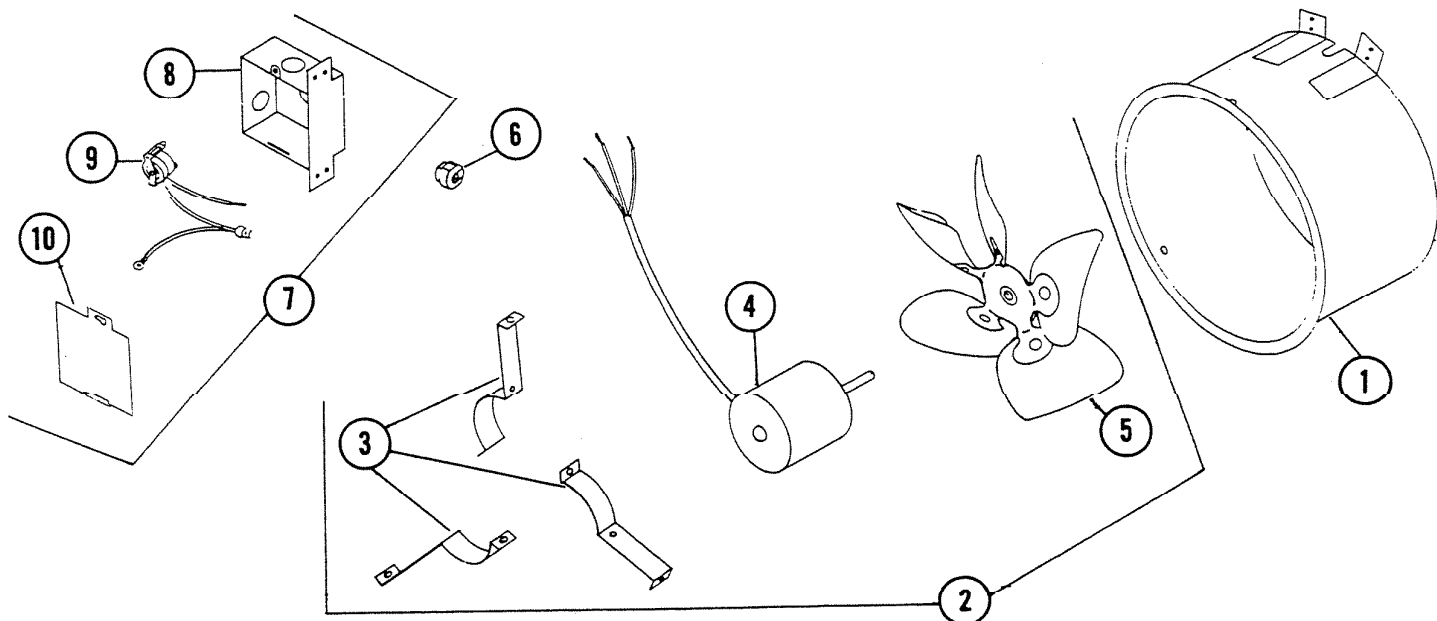

PARTS LIST

EFFECTIVE DATE	MODEL	PRODUCT GROUP
OCTOBER 1977	GF-48 NEW	FAN

REF.	ORIGINAL PART NO.	PART DESCRIPTION	MODEL USED ON	CURRENT REPLACEMENT PART NO.
1	66555	Sleeve Assy.	GF-48	66555-005
2	66374	"B" Unit (Motor, Blade, & Bracket Set)	GF-48	66374-000
3	1267A	Motor Mtg. Bracket Set (3)	GF-48	1267A-000
4	66375	Motor	GF-48	66375-000
5	66377	Fan Blade	GF-48	66377-000
6	50446	Strain Relief	GF-48	50446-000
7	1250A	Thermostat & Outlet Box Assy.	GF-48	1250A-000
8	66380	Outlet Box	GF-48	66380-005
9	66381	Thermostat	GF-48	66381-000
10	64648	Outlet Box Cover	GF-48	64648-005

NuTone Division

ORDER PARTS FROM:
Parts Department c/o NuTone
P.O. Box 27, Cincinnati, Ohio 45227

NOTE: Always order by
current part number.