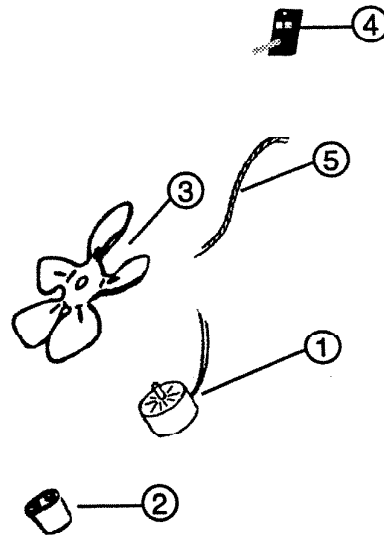

PARTS LIST

EFFECTIVE DATE	MODEL NUMBER	PRODUCT GROUP
OCTOBER 1998	GF-1200N, GF-900N	GABLE FAN

REF.	ORIGINAL PART NO.	PART DESCRIPTION	MODEL USED ON	CURRENT REPLACEMENT PART NO.
1	87403	MOTOR	GF-900N	87403-000
	87406	MOTOR	GF-1200N	87406-000
2	0419B	CAPACITOR	GF-1200N	0419B-000
3	87401	BLADE	GF-1200N, GF900N	87401-000
4	88007	THERMOSTAT	GF-900N, GF-1200N	88007-000
5	87409	CONDUIT	GF-900N, GF-1200N	87409-000
6	1279A	MOTOR DRACKET	GF-900N, GF-1200N	1279A-000
7	87707	HARDWARE BAG	GF-900N, GF-1200N	87707-000