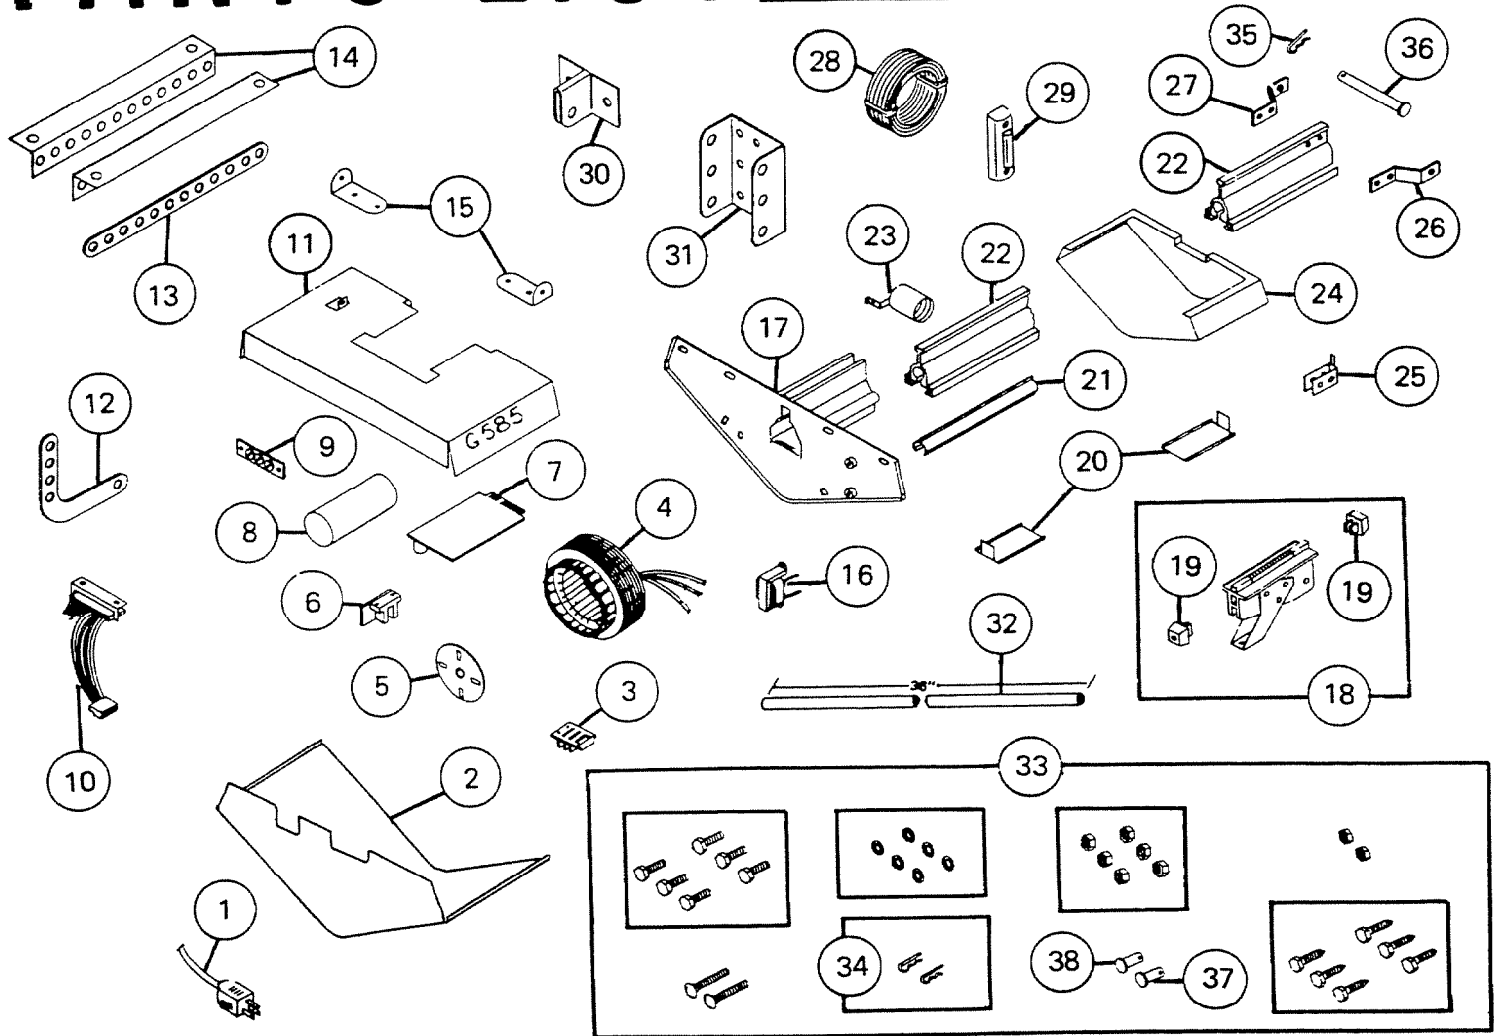

# PARTS LIST

EFFECTIVE DATE	MODEL	PRODUCT GROUP
APRIL 1980	G-585, G-585S REVISED GA-585, GA-585S REVISED	G.D.O.

REF.	ORIGINAL PART NO.	PART DESCRIPTION	MODEL USED ON	CURRENT REPLACEMENT PART NO.
1	50006	POWER CORD	G-585 GA-585 G-585S GA-585S	50006-000
2	51430	COVER COMP	G-585 G-585S	51430-000
	51758		GA-585 GA-585S	51758-000
3	51422	TERMINAL BLOCK	G-585 GA-585 G-585S GA-585S	51422-000

**NuTone Division**  
**Scovill**

(PLEASE SEE OTHER SIDE)

NOTE: Always order by current part number.

EF.	ORIGINAL PART NO.	PART DESCRIPTION		MODEL USED ON	CURRENT REPLACEMENT PART NO.
4	1897A	FIELD/STATOR		G-585 GA-585	1897A-000
	1893A			G-585S GA-585S	1893A-000
5	51416	DISC COMP		G-585 GA-585 G-585S GA-585S	1920A-000
	51666				
6	42243	P.C. BOARD & INTR BLK ASSY		G-585 G-585S	42243-000
	42476			GA-585 GA-585S	42476-000
7	42252	P.C. BOARD ASSY		G-585	42252-000
	42253			G-585S	42253-000
	42427			GA-585	42427-000
	42429			GA-585S	42429-000
8	50055	CAPACITOR	53-64UFD	G-585 GA-585	50055-000
	50593		36-43UFD	G-585S GA-585S	50593-000
9	51421	TERMINAL STRIP		G-585 GA-585 G-585S GA-585S	51421-000
10	42239	CONNECTOR ASSY		G-585 G-585S	42239-000
	42425			GA-585 GA-585S	42425-000
11	51419	CHASSIS ASSY		G-585 G-585S	51419-000
	51756			GA-585 GA-585S	51756-000
12	50096	CURVED ARM		G-585 GA-585	50096-005
13	50095	STRAIGHT ARM	20"	G-585 GA-585	50095-005
	50201		48"	G-585S GA-585S	50201-005
14	50204	HANGER STRAP (1) 2-REQUIRED		G-585 GA-585 G-585S GA-585S	50204-000
15	51429	BRACKET (1) 2-REQUIRED		G-585 G-585S	51429-000
	51363			GA-585 GA-585S	51363-000
16	42238	TRANSFORMER ASSY		G-585 GA-585 G-585S GA-585S	42238-000
		(CONTINUED ON NEXT PAGE)			