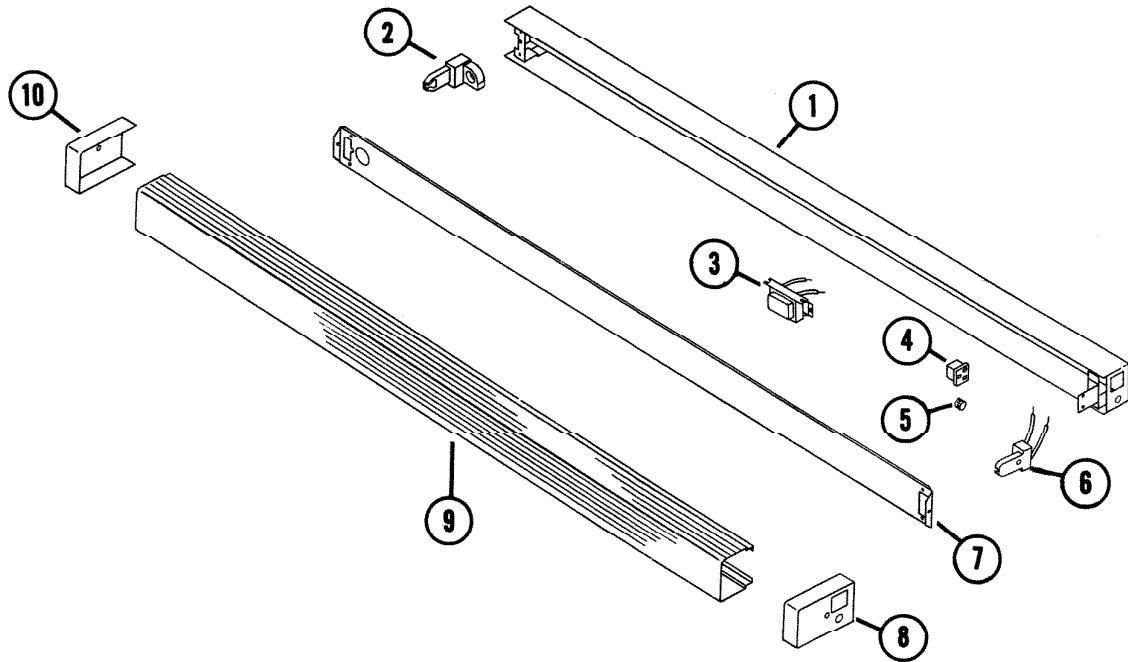

# PARTS LIST

MODEL	G-48 Bathroom Light Fixture
EFFECTIVE DATE	July 1, 1972

REF.	PART NO.	* Part used on other models.	NOMENCLATURE
1	91200		Body Assy.
2	90182		Lampholder (starter type)
3	91190		Ballast
4	90878		Outlet
5	91191		Switch
6	90730		Lampholder
7	91203		Reflector
8	90265		End Cap Assy. R.H.
9	91204		Light Shield
10	90263		End Cap Assy. L.H.

**NuTone Division**

Order Parts From: Parts Department c/o  
NuTone  
Madison & Red Bank Road  
Cincinnati, Ohio 45227