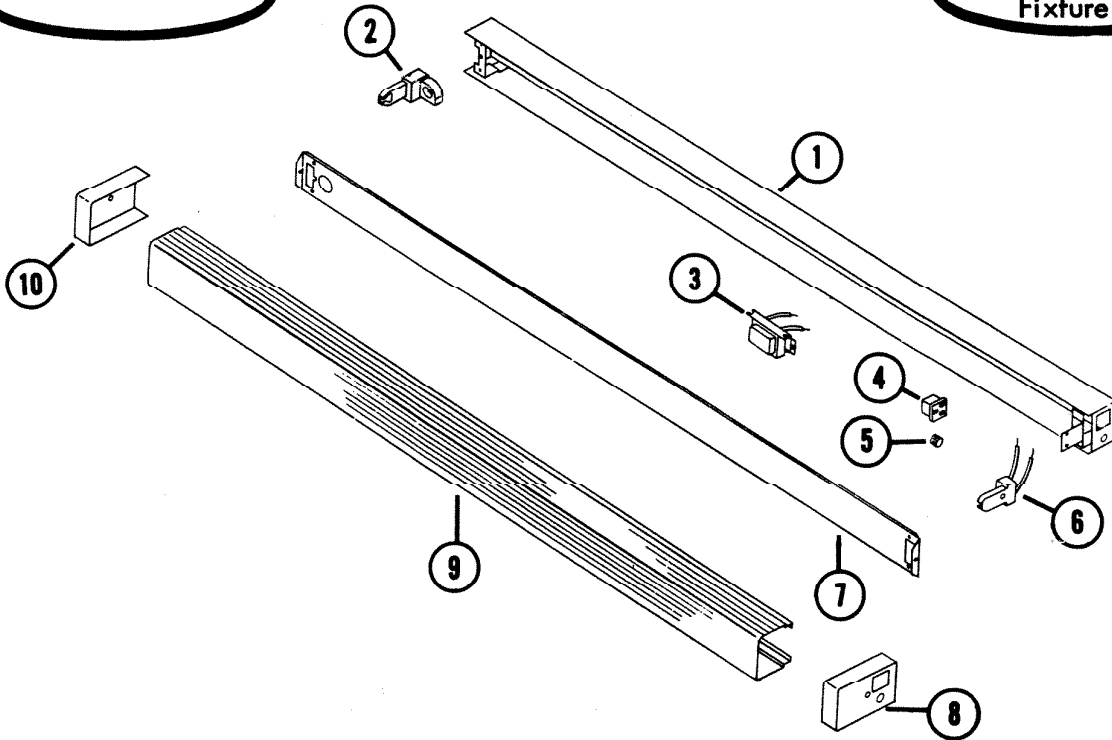

EFFECTIVE DATE

May 1, 1971

NuTone

PARTS LIST

MODEL

G-28

Bathroom Light
Fixture

REF.	PART NO.	*Part used on other model/s	PART DESCRIPTION
1	91176		Body Assy.
2	90182		Lampholder (starter type)
3	90177		Ballast
4	90187		Outlet
5	90185		Switch
6	90183		Lampholder
7	90327		Reflector
8	90195	*	End Cap Assy. R. H.
9	90328		Light Shield
10	90198	*	End Cap Assy. L. H.