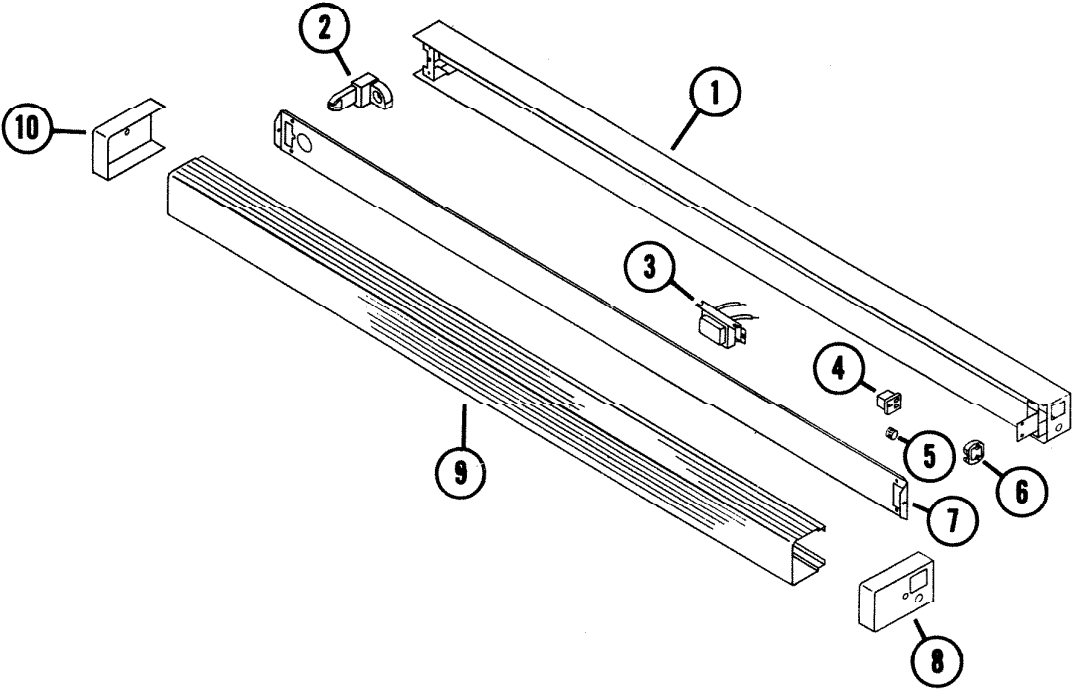

# NuTone PARTS LIST

**MODEL**  
G-24  
Bathroom Light  
Fixture

REF.	PART NO.	*Part used on other model/s	PART DESCRIPTION
1	91168	*	Body Assy.
2	90182	*	Lampholder (starter type)
3	90177	*	Ballast
4	90187	*	Outlet
5	90185	*	Switch
6	90730	*	Lampholder
7	90731		Reflector
8	90265	*	End Cap Assy. R. H.
9	90732		Light Shield
10	90263	*	End Cap Assy. L. H.