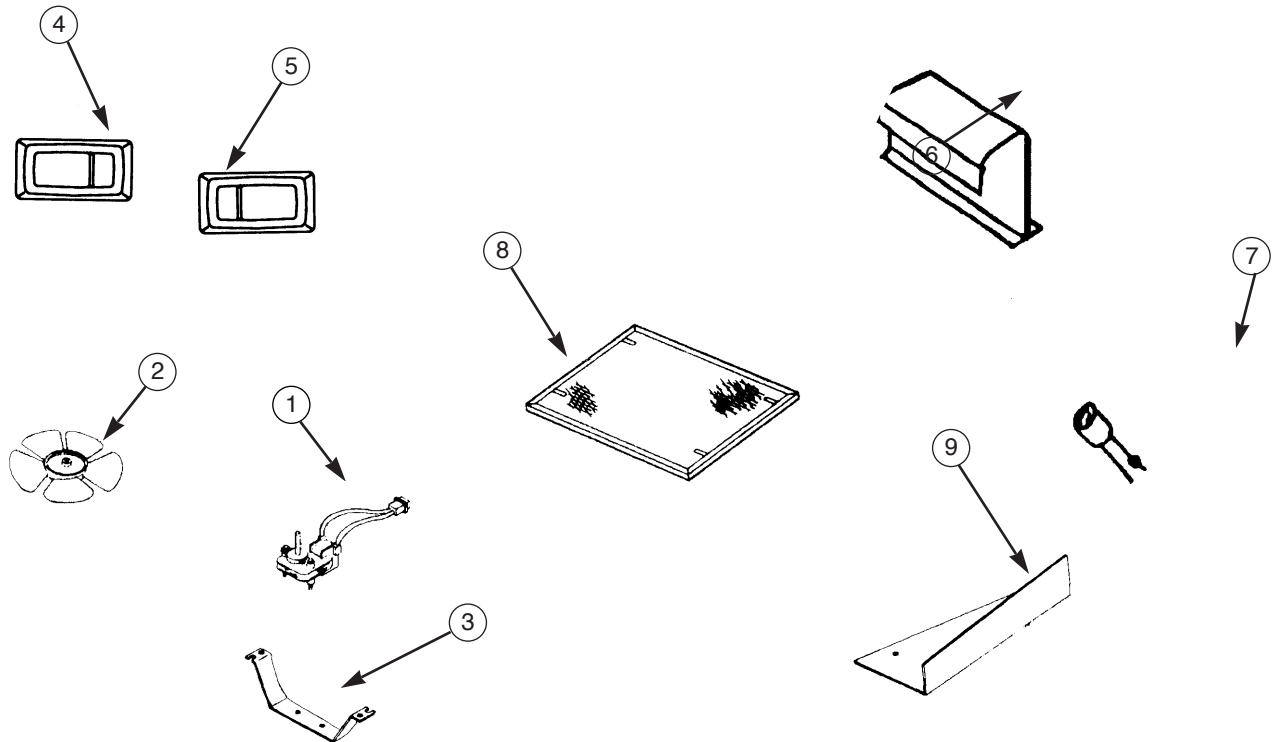

PARTS LIST

EFFECTIVE DATE	MODEL NUMBER	PRODUCT GROUP
MAY 2002	RL6300 & FL6300	RANGE HOODS

REF.	ORIGINAL PART NO.	PART DESCRIPTION	MODEL USED ON	CURRENT REPLACEMENT PART NO.
1	K4414	MOTOR	RL6300 & FL6300	K4414-000
2	K4417	FAN BLADE	RL6300 & FL6300	K4417-000
3	K6665	MOTOR BRACKET	RL6300 & FL6300	K6665-000
4	K4734	FAN SWITCH (WHITE)	RL6300 & FL6300	K4734-000
	K1346	FAN SWITCH (BLACK)	RL6300 & FL6300	K1346-000
	K7319	FAN SWITCH (ALMOND)	RL6300 & FL6300	K7319-000
5	K4735	LIGHT SWITCH (WHITE)	RL6300 & FL6300	K4735-000
	K1347	LIGHT SWITCH (BLACK)	RL6300 & FL6300	K1347-000
	K7317	LIGHT SWITCH (ALMOND)	RL6300 & FL6300	K7317-000
6	K4424	LAMP COVER	RL6300 & FL6300	K4424-000
7	K6601	LAMP HOLDER	RL6300 & FL6300	K6601-000
8	K6388	FILTER (ALUMINUM)	RL6300 & FL6300	K6388-000
9	K4423	ELECTRICAL COVER	RL6300 & FL6300	K4423-000