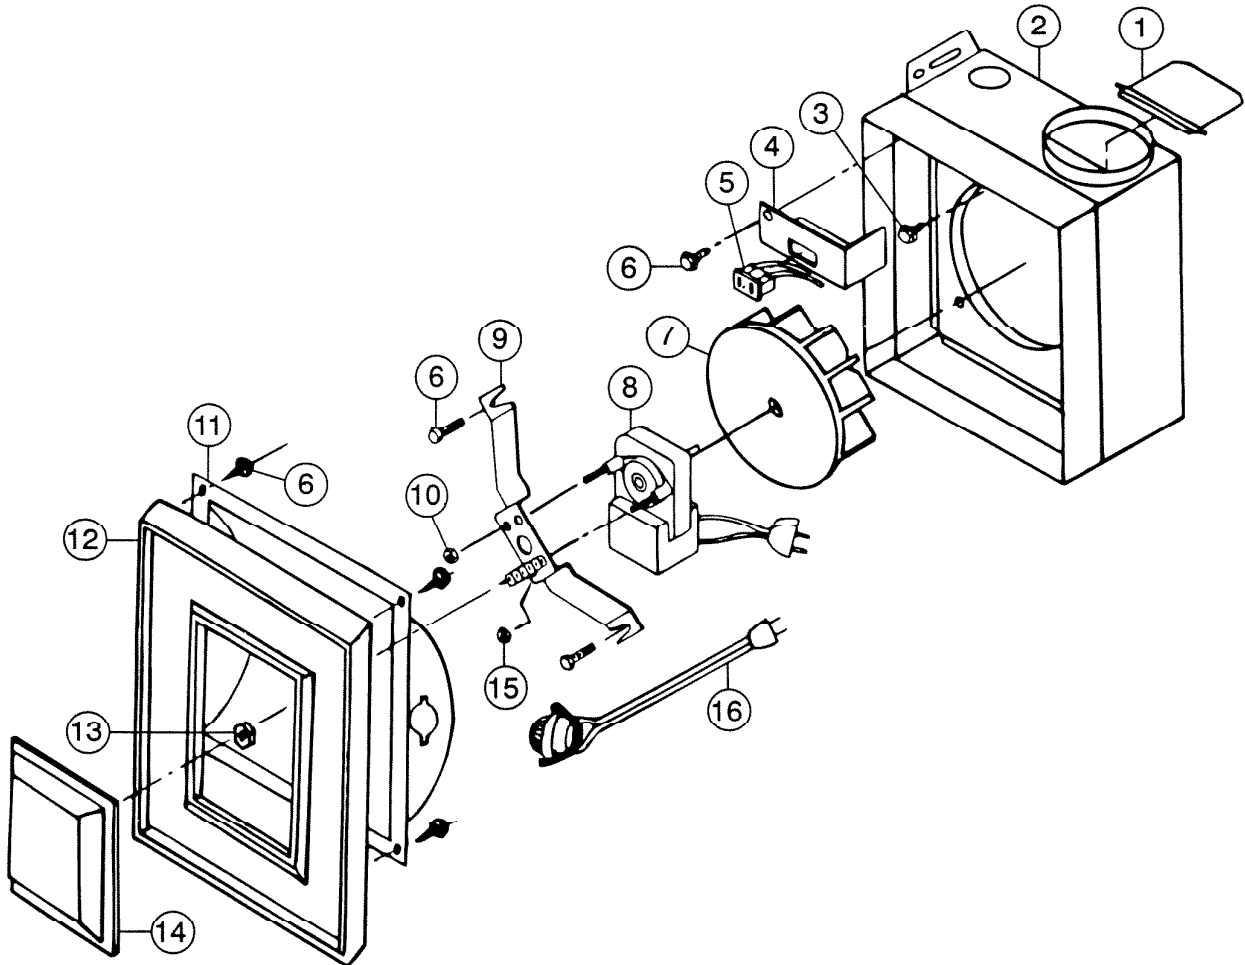

NuTone PARTS LIST

EFFECTIVE DATE	MODEL NUMBER	PRODUCT GROUP
JUNE 1993	F305C REVISED F307C REVISED (Obsolete)	FAN

REF.	ORIGINAL PART NO.	*PART DESCRIPTION	MODEL USED ON	CURRENT REPLACEMENT PART NO.
*	K0730	CLIP - LENS RETAINER - Requires 2 (not shown)	All	K0730-000
1	K0245	SHUTTER	All	K0245-000
2	K1086	"A" HOUSING ASSEMBLY	All	K1086-000
3	K0194	GROUND SCREW	Early Production	K3039-000
	K3039		Current Production	K3039-000
4	K0563	ELECTRICAL BOX	All	K0563-000

NOTE: Always order by current part number

REF.	ORIGINAL PART NO.	*PART DESCRIPTION		MODEL USED ON	CURRENT REPLACEMENT PART NO.
5	K0147	RECEPTACLE – Black	Requires one of each	Early Production	K0147-000
	K3097			Current Production	K3097-000
	K0148	RECEPTACLE – White		All	K0148-000
6	K0186	SCREW #8 x 3/8		Early Production	K0186-000
	K3116	SCREW #8 x 3/8 PH HEX/WASH HD NIBS "B" – Requires 1		Current Production	K3116-015
	K3050	SCREW #8 x 3/8 PH HEX/W HD NIBS "A" – Requires 6		Current Production	K3050-000
7	K0428	IMPELLER WHEEL		Early Production	K0428-000
	K4178			Current Production	K4178-000
8	K1162	MOTOR	F305C	All	K1162-000
	K1163		F307C		K1163-000
9	K0592	BRACKET – Motor Mounting		All	K0592-000
10	K1213	NUT – Twin Whiz Lock		All	K1213-000
11	K0154	REFLECTOR		All	K0154-000
12	K0835	GRILLE		All	K0835-000
13	K1211	NUT – Hex Lock (PALNUT)		All	K1211-000
14	K1160	LENS	Glass	Early Production	K1160-000
	K1254		Plastic	Current Production	K1254-000
15	K0554	CARRIAGE BOLT		All	K0554-000
16	K1274	LAMP SOCKET		Early Production	K1336-000
	K3954			Current Production	K3954-000