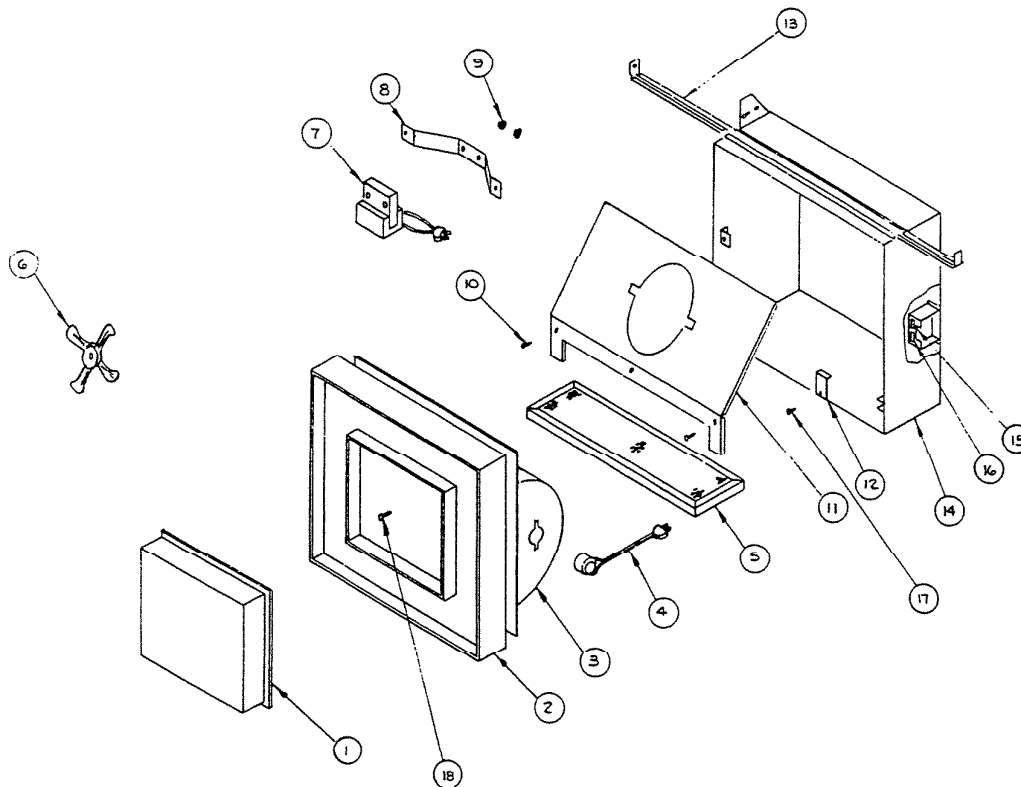

# Mercury by NuTone

MODEL F305C3

PARTS LIST			
ITEM NO.	PART NO.	DESCRIPTION	QTY. Rec'd.
1	K1254-000	Lens - Plastic	1
2	K0895-000	Grille	1
3	K0154-000	Reflector	1
4	K1250-000	Lamp Holder	1
5	K1257-000	Filter - Charcoal	1
6	K1245-000	Blade - Fan	1
7	K1171-000	Motor	1
8	K1246-000	Bracket - Motor	1
9	K1213-000	Nut - Lock, 8-32	2
10	K0186-000	#8 X 3/8 SL HH Z/P	6
11	K1242-000	Panel - Fan	1
12	K1258-000	Cover - Electrical	1
13	K1256-000	Bracket - Hanger	4
14	K1236-000	Widmnt - HSG	1
15	K0147-000	Receptacle - Mtr., Blk.	1
16	K0148-000	Receptacle - Light, Wht.	1
17	K0190-000	Scr - SHWH 8-32	1
18	K0189-000	Scr - SHWH 10 X 3/8	1