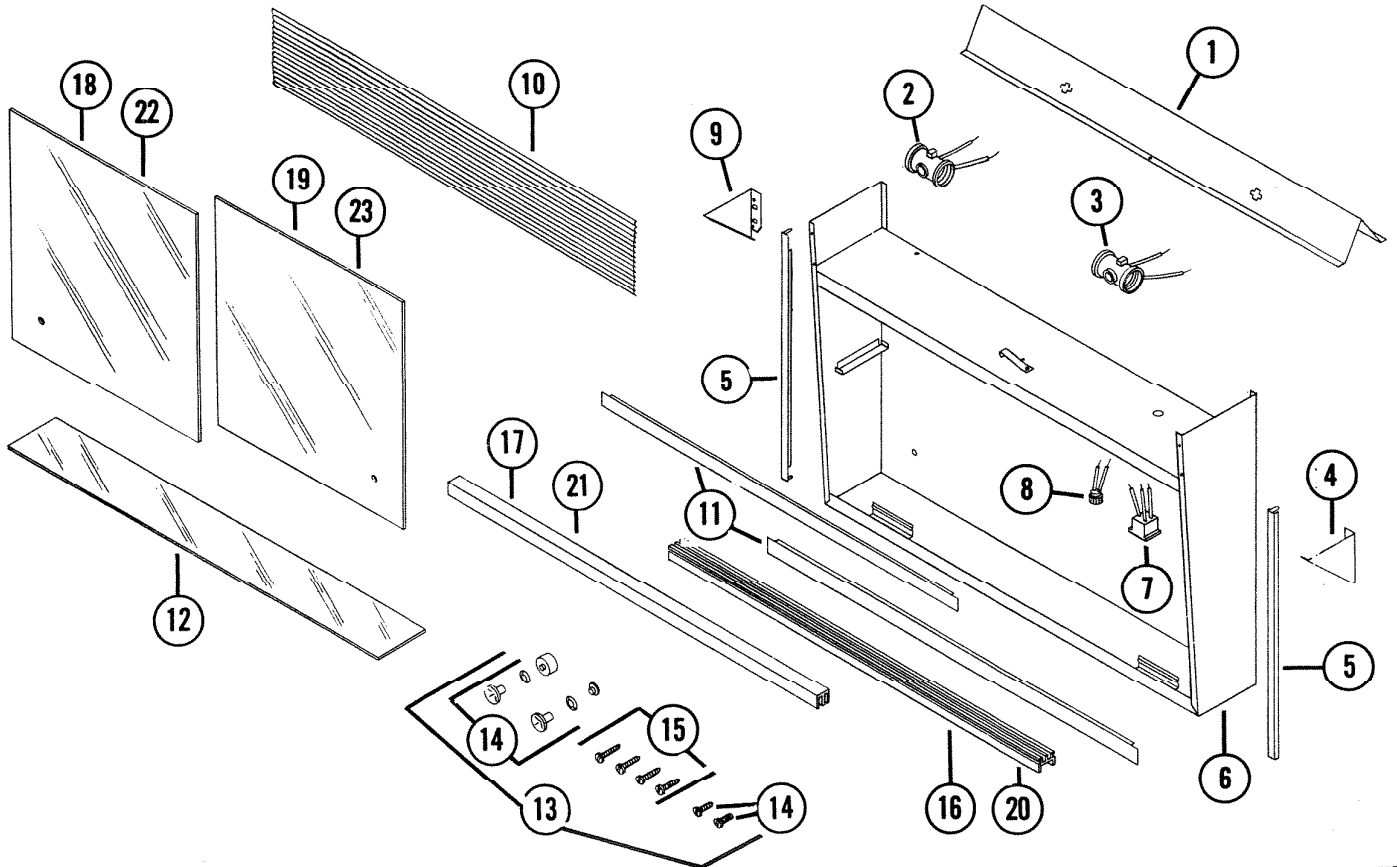

EFFECTIVE DATE

May 1, 1971

NuTone PARTS LIST

MODEL
ES828LD & ES828LP
Bathroom Cabinets

REF.	PART NO.	*Part used on other model/s	PART DESCRIPTION
<u>COMMON PARTS</u>			
1	91024		Reflector
2	90995		Socket 18" Lead
3	90994		Socket 6" Lead
4	91111		Panel End - R. H.
5	90987		Trim for L. H. or R. H. Side
6	91018		Body Assy.
7	90268		Outlet
8	90185		Switch
9	91112		Panel End L. H.
10	91128		Shade

PLEASE SEE OTHER SIDE

Order Parts From: PARTS DEPT. C/O

NuTone

REF.	PART NO.	*Part used on other model/s	PART DESCRIPTION
11	91019		Frame for Top or Bottom
12	91027		Shelf
13	91007		Hardware Set
14	90214		Knob Set (2 required)
15	90040		Screws (Mounting)
			<u>MODEL ES828LD</u>
16	91021		Track Bottom (For Window Type Slide Mirror)
17	91020		Track Top (For Window Type Slide Mirror)
18	91029		Mirror L. H. Window Type
19	91028		Mirror R. H. Window Type
			<u>MODEL ES828LP</u>
20	91023		Track - Bottom (For Plate Type Slide Mirror)
21	91022		Track - Top (For Plate Type Slide Mirror)
22	91031		Mirror - Plate Type L. H.
23	91030		Mirror - Plate Type R. H.